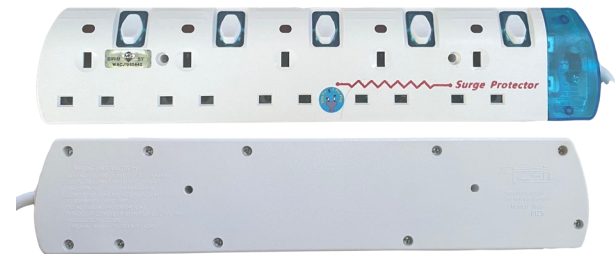

### features

- ⇒ Tested and approved
- ⇒ High quality and long lasting
- ⇒ Each socket is individually switched with neon light, which will illuminate when connected to source to denote if the supply is 'on'
- ⇒ Socket compatible with SS 145/A, MS 589/A, BS 1363/A
- ⇒ 2 meter cord fitted with a UK BS 1363/A plug
- ⇒ Plug fitted with BS 1362 fuse
- ⇒ Ultraviolet (UV) protected body
- ⇒ Fire Retardant (FR) Body

#### Applications

#### Colour

Available in

Blue and White

Black and Yellow

Approved by:

Description	Ampere (A)	Voltage (V)	Power (W)	Cable Length	Number of Gangs	Standard Pack
CG-6622	13	250 ~	2500	2m	2	20 pcs/ ctn
CG-6623	13	250 ~	2500	2m/ 5m	3	20 pcs/ ctn
CG-6624	13	250 ~	2500	2m/ 5m	4	20 pcs/ ctn
CG-6625	13	250 ~	2500	2m/ 5m	5	20 pcs/ ctn