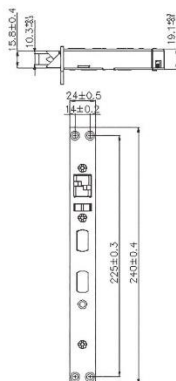

AEGLOC™
Smart & Safe

AEG-SDL-SD500/PRO
3D FACE SMART
PUSH PULL DOOR LOCK

AEG-SDL-SD500 PRO
 3D FACE
 SMART PUSH PULL
 DOOR LOCK

3D Face

Digital Door Viewer

AEG-SDL-SD500 PRO / Grey
 Unit Price RM2899
 (6 Sets/Carton)

- 3D Face
- Fingerprint
- Pin Code
- Card
- Mechanical key
- Wifi APP
- Digital Door Viewer

Security Functions
 Fake Pin Code | Lockout Mode

Alarming/Indication
 Low Voltage

PRODUCT SPECIFICATION

Main Material	Zink alloy	Screen	0.96 inch
Type	Electronic & Mechanical	Code Length	6-12 digits
Product Size	72(W) x420 (H)x 48(D)mm	Code Capacity	50 pc
Card Sensing Distance	0-40mm	Face ID Sensing	Hight 1.2-1.9m
Voice Guide	Yes	Operating Temperature (°C)	-10-60°C
Network- Wi-Fi	2.4G	Battery	lthium Battery , dc7.4v, 5000mAh
Card Type	Mifare/13.56 MHZ	Emergency Battery	5V (micro usb)
Card Capacity	50 pc	Door Category	Securitydoor / Wooden door
Fingerprint Sensor	Semiconductor	Door Thickness (mm)	38-100mm
Fingerprint Capacity	100pc	Face ID Capacity	100pc

All pictures shown are for illustration purpose. Actual product may vary due to product enhancement.

AEG-SDL-T50

SMART DIGITAL PUSH PULL DOOR LOCK

AEG-SDL-T50 Black
Unit Price **RM2599**
(4 Sets/Carton)

3D Face

Wifi (Optional)

WiFi Gateway
AEG-GW-E8560
List Price **RM300**

Security Functions
Auto Locking | Fake Pin Code | Lockout Mode

Alarming/Indication
Low Voltage | Wrong-Entry Alarming

PRODUCT SPECIFICATION

Main Material	Aluminum Alloy	Keypad Type	Touchpad
Type	Electronic & Mechanical	Code Length	6-12 Digits
Product Size	75(W) x 385(H) x 25(D)mm	Code Capacity	100
Sensor activating Temperature	-10° - 55°C	Working Voltage	DC 6V (4EA 1.5V AA Alkaline Batteries)
Voice Guide	Yes	Operating Temperature (°C)	-25° - 70°C
Card Type	Mifare/13.56MHz	Battery	8 AA Alkaline Batteries
Card Capacity	1000	Emergency Battery	Type C USB
Fingerprint Sensor	Semiconductor	Door Category	Wooden Door
Fingerprint Capacity	200	Door Thickness (mm)	38-120
Face ID Capacity	100		