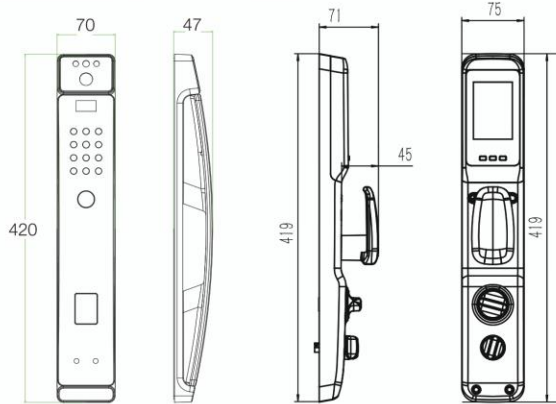

AEGLOC™
Smart & Safe

AEG-SDL-SD500/PRO
3D FACE SMART
PUSH PULL DOOR LOCK

AEG-SDL-SD500 PRO
 3D FACE
 SMART PUSH PULL
 DOOR LOCK

3D Face

Digital Door Viewer

AEG-SDL-SD500 PRO / Grey
 Unit Price RM2899
 (6 Sets/Carton)

- 3D Face
- Fingerprint
- Pin Code
- Card
- Mechanical key
- Wifi APP
- Digital Door Viewer

Security Functions
 Fake Pin Code | Lockout Mode

Alarming/Indication
 Low Voltage

PRODUCT SPECIFICATION

Main Material	Zink alloy	Screen	0.96 inch
Type	Electronic & Mechanical	Code Length	6-12 digits
Product Size	72(W) x420 (H)x 48(D)mm	Code Capacity	50 pc
Card Sensing Distance	0-40mm	Face ID Sensing	Hight 1.2-1.9m
Voice Guide	Yes	Operating Temperature (°C)	-10-60°C
Network- Wi-Fi	2.4G	Battery	lthium Battery , dc7.4v, 5000mAh
Card Type	Mifare/13.56 MHZ	Emergency Battery	5V (micro usb)
Card Capacity	50 pc	Door Category	Securitydoor / Wooden door
Fingerprint Sensor	Semiconductor	Door Thickness (mm)	38-100mm
Fingerprint Capacity	100pc	Face ID Capacity	100pc

All pictures shown are for illustration purpose. Actual product may vary due to product enhancement.

AEG-SDL-T50

SMART DIGITAL PUSH PULL DOOR LOCK

AEG-SDL-T50 Black
Unit Price **RM2599**
(4 Sets/Carton)

3D Face

Wifi (Optional)

WiFi Gateway
AEG-GW-E8560
List Price **RM300**

Security Functions
Auto Locking | Fake Pin Code | Lockout Mode

Alarming/Indication
Low Voltage | Wrong-Entry Alarming

PRODUCT SPECIFICATION

Main Material	Aluminum Alloy	Keypad Type	Touchpad
Type	Electronic & Mechanical	Code Length	6-12 Digits
Product Size	75(W) x 385(H) x 25(D)mm	Code Capacity	100
Sensor activating Temperature	-10° - 55°C	Working Voltage	DC 6V (4EA 1.5V AA Alkaline Batteries)
Voice Guide	Yes	Operating Temperature (°C)	-25° - 70°C
Card Type	Mifare/13.56MHz	Battery	8 AA Alkaline Batteries
Card Capacity	1000	Emergency Battery	Type C USB
Fingerprint Sensor	Semiconductor	Door Category	Wooden Door
Fingerprint Capacity	200	Door Thickness (mm)	38-120
Face ID Capacity	100		