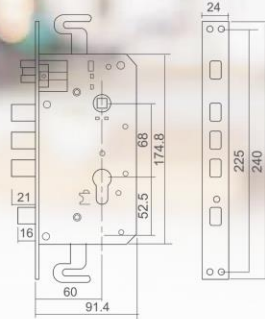

AEGLOC™
Smart & Safe

AEG-SDL-SD500/PRO
3D FACE SMART
PUSH PULL DOOR LOCK

AEG-SDL-SD500 PRO
 3D FACE
 SMART PUSH PULL
 DOOR LOCK

3D Face

Digital Door Viewer

AEG-SDL-SD500 PRO / Grey
 Unit Price RM2899
 (6 Sets/Carton)

- 3D Face
- Fingerprint
- Pin Code
- Card
- Mechanical key
- Wifi APP
- Digital Door Viewer

Security Functions
 Fake Pin Code | Lockout Mode

Alarming/Indication
 Low Voltage

PRODUCT SPECIFICATION

Main Material	Zink alloy	Screen	0.96 inch
Type	Electronic & Mechanical	Code Length	6-12 digits
Product Size	72(W) x420 (H)x 48(D)mm	Code Capacity	50 pc
Card Sensing Distance	0-40mm	Face ID Sensing	Hight 1.2-1.9m
Voice Guide	Yes	Operating Temperature (°C)	-10-60°C
Network- Wi-Fi	2.4G	Battery	lthium Battery , dc7.4v, 5000mAh
Card Type	Mifare/13.56 MHZ	Emergency Battery	5V (micro usb)
Card Capacity	50 pc	Door Category	Securitydoor / Wooden door
Fingerprint Sensor	Semiconductor	Door Thickness (mm)	38-100mm
Fingerprint Capacity	100pc	Face ID Capacity	100pc

All pictures shown are for illustration purpose. Actual product may vary due to product enhancement.

AEG-SDL-T50

SMART DIGITAL PUSH PULL DOOR LOCK

AEG-SDL-T50 Black
Unit Price **RM2599**
(4 Sets/Carton)

3D Face

Wifi (Optional)

WiFi Gateway
AEG-GW-E8560
List Price **RM300**

Security Functions
Auto Locking | Fake Pin Code | Lockout Mode

Alarming/Indication
Low Voltage | Wrong-Entry Alarming

PRODUCT SPECIFICATION

Main Material	Aluminum Alloy	Keypad Type	Touchpad
Type	Electronic & Mechanical	Code Length	6-12 Digits
Product Size	75(W) x 385(H) x 25(D)mm	Code Capacity	100
Sensor activating Temperature	-10° - 55°C	Working Voltage	DC 6V (4EA 1.5V AA Alkaline Batteries)
Voice Guide	Yes	Operating Temperature (°C)	-25° - 70°C
Card Type	Mifare/13.56MHz	Battery	8 AA Alkaline Batteries
Card Capacity	1000	Emergency Battery	Type C USB
Fingerprint Sensor	Semiconductor	Door Category	Wooden Door
Fingerprint Capacity	200	Door Thickness (mm)	38-120
Face ID Capacity	100		