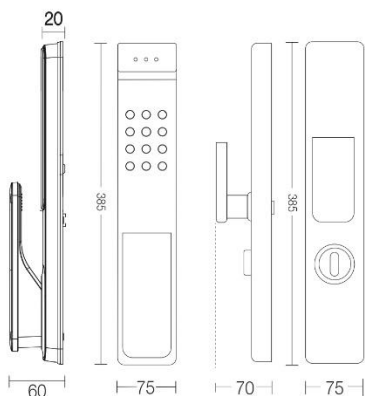

AEGLOC™
Smart & Safe

AEG-SDL-SD500/PRO
3D FACE SMART
PUSH PULL DOOR LOCK

AEG-SDL-SD500 PRO
 3D FACE
 SMART PUSH PULL
 DOOR LOCK

3D Face

Digital Door Viewer

AEG-SDL-SD500 PRO / Grey
 Unit Price RM2899
 (6 Sets/Carton)

- 3D Face
- Fingerprint
- Pin Code
- Card
- Mechanical key
- Wifi APP
- Digital Door Viewer

Security Functions
 Fake Pin Code | Lockout Mode

Alarming/Indication
 Low Voltage

PRODUCT SPECIFICATION

Main Material	Zink alloy	Screen	0.96 inch
Type	Electronic & Mechanical	Code Length	6-12 digits
Product Size	72(W) x420 (H)x 48(D)mm	Code Capacity	50 pc
Card Sensing Distance	0-40mm	Face ID Sensing	Hight 1.2-1.9m
Voice Guide	Yes	Operating Temperature (°C)	-10-60°C
Network- Wi-Fi	2.4G	Battery	lthium Battery , dc7.4v, 5000mAh
Card Type	Mifare/13.56 MHZ	Emergency Battery	5V (micro usb)
Card Capacity	50 pc	Door Category	Securitydoor / Wooden door
Fingerprint Sensor	Semiconductor	Door Thickness (mm)	38-100mm
Fingerprint Capacity	100pc	Face ID Capacity	100pc

All pictures shown are for illustration purpose. Actual product may vary due to product enhancement.

AEG-SDL-T50

SMART DIGITAL PUSH PULL DOOR LOCK

AEG-SDL-T50 Black
Unit Price **RM2599**
(4 Sets/Carton)

3D Face

Wifi (Optional)

WiFi Gateway
AEG-GW-E8560
List Price **RM300**

Security Functions
Auto Locking | Fake Pin Code | Lockout Mode

Alarming/Indication
Low Voltage | Wrong-Entry Alarming

PRODUCT SPECIFICATION

Main Material	Aluminum Alloy	Keypad Type	Touchpad
Type	Electronic & Mechanical	Code Length	6-12 Digits
Product Size	75(W) x 385(H) x 25(D)mm	Code Capacity	100
Sensor activating Temperature	-10° - 55°C	Working Voltage	DC 6V (4EA 1.5V AA Alkaline Batteries)
Voice Guide	Yes	Operating Temperature (°C)	-25° - 70°C
Card Type	Mifare/13.56MHz	Battery	8 AA Alkaline Batteries
Card Capacity	1000	Emergency Battery	Type C USB
Fingerprint Sensor	Semiconductor	Door Category	Wooden Door
Fingerprint Capacity	200	Door Thickness (mm)	38-120
Face ID Capacity	100		