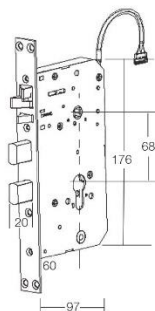

- 3D Face
- Fingerprint
- Pin Code
- Card
- Mechanical key
- Wifi APP
- Digital Door Viewer

Security Functions
 Fake Pin Code | Lockout Mode

Alarming/Indication
 Low Voltage

PRODUCT SPECIFICATION

Main Material	Zink alloy	Screen	0.96 inch
Type	Electronic & Mechanical	Code Length	6-12 digits
Product Size	72(W) x420 (H)x 48(D)mm	Code Capacity	50 pc
Card Sensing Distance	0-40mm	Face ID Sensing	Hight 1.2-1.9m
Voice Guide	Yes	Operating Temperature (°C)	-10-60°C
Network- Wi-Fi	2.4G	Battery	lthium Battery , dc7.4v, 5000mAh
Card Type	Mifare/13.56 MHZ	Emergency Battery	5V (micro usb)
Card Capacity	50 pc	Door Category	Securitydoor / Wooden door
Fingerprint Sensor	Semiconductor	Door Thickness (mm)	38-100mm
Fingerprint Capacity	100pc	Face ID Capacity	100pc

All pictures shown are for illustration purpose. Actual product may vary due to product enhancement.

AEG-SDL-T50

SMART DIGITAL PUSH PULL DOOR LOCK

AEG-SDL-T50 Black
Unit Price **RM2599**
(4 Sets/Carton)

3D Face

Wifi (Optional)

WiFi Gateway
AEG-GW-E8560
List Price **RM300**

Security Functions
Auto Locking | Fake Pin Code | Lockout Mode

Alarming/Indication
Low Voltage | Wrong-Entry Alarming

PRODUCT SPECIFICATION

Main Material	Aluminum Alloy	Keypad Type	Touchpad
Type	Electronic & Mechanical	Code Length	6-12 Digits
Product Size	75(W) x 385(H) x 25(D)mm	Code Capacity	100
Sensor activating Temperature	-10° - 55°C	Working Voltage	DC 6V (4EA 1.5V AA Alkaline Batteries)
Voice Guide	Yes	Operating Temperature (°C)	-25° - 70°C
Card Type	Mifare/13.56MHz	Battery	8 AA Alkaline Batteries
Card Capacity	1000	Emergency Battery	Type C USB
Fingerprint Sensor	Semiconductor	Door Category	Wooden Door
Fingerprint Capacity	200	Door Thickness (mm)	38-120
Face ID Capacity	100		