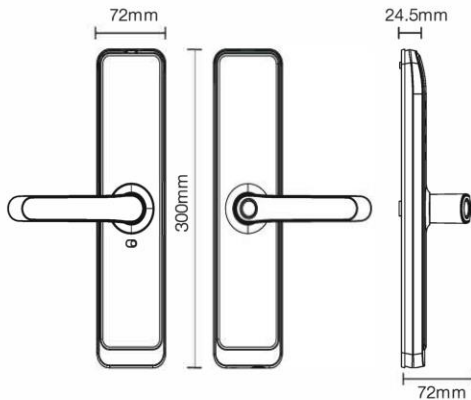

Security Functions

Privacy Mode | Lockout Mode
Passage Mode | Fake Pin code

Alarming/Indication

Low Voltage | Wrong-Entry Alarming

PRODUCT SPECIFICATION

Main Material	Aluminum Alloy	Keypad Type	Touchpad
Type	Electronic & Mechanical	Code Length	6-9 Digits
Product Size	72(W) x300 (H) x24.5(D)mm	Code Capacity	150
Sensor activating Temperature	-10°C-55°C	Working Voltage	6V/4x AA Batteries
Voice Guide	Yes	Operating Temperature (°C)	-10-55°C
Card Type	Mifare/13.56MHz	Battery	4xAABatteries
Card Capacity	200	Emergency Battery	Less than 4.8V
Fingerprint Sensor	Semiconductor	Door Category	Aluminum door/Wooden door
Fingerprint Capacity	200	Door Thickness (mm)	35-65mm

All pictures shown are for illustration purpose. Actual product may vary due to product enhancement.