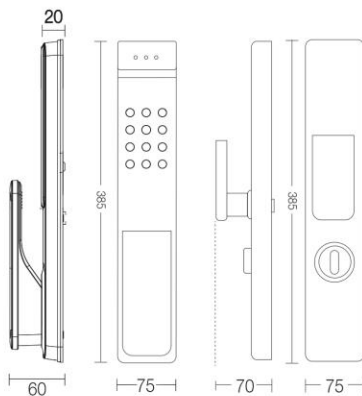

All pictures shown are for illustration purpose. Actual product may vary due to product enhancement.

## AEG-SDL-T50

SMART DIGITAL PUSH PULL DOOR LOCK

AEG-SDL-T50 Black  
Unit Price **RM2599**  
(4 Sets/Carton)

3D Face

Wifi (Optional)

WiFi Gateway  
AEG-GW-E8560  
List Price **RM300**