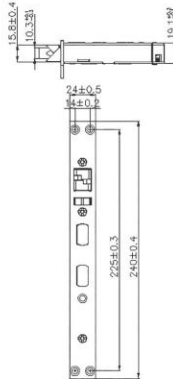

## PRODUCT SPECIFICATION

Main Material	Aluminum Alloy	Keypad Type	Touchpad
Type	Electronic & Mechanical	Code Length	6-9 Digits
Product Size	72(W) x300 (H) x24.5(D)mm	Code Capacity	150
Sensor activating Temperature	-10°C-55°C	Working Voltage	6V/4x AA Batteries
Voice Guide	Yes	Operating Temperature (°C)	-10-55°C
Card Type	Mifare/13.56MHz	Battery	4xAABatteries
Card Capacity	200	Emergency Battery	Less than 4.8V
Fingerprint Sensor	Semiconductor	Door Category	Aluminum door/Wooden door
Fingerprint Capacity	200	Door Thickness (mm)	35-65mm

## AEG-SDL-T50

SMART DIGITAL PUSH PULL DOOR LOCK

AEG-SDL-T50 Black  
Unit Price **RM2599**  
(4 Sets/Carton)

3D Face

Wifi (Optional)

WiFi Gateway  
AEG-GW-E8560  
List Price **RM300**