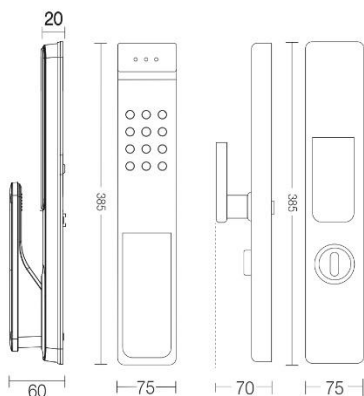

Security Functions
Fake Pin Code | Lockout Mode

Alarming/Indication
Low Voltage

PRODUCT SPECIFICATION

Main Material	Aluminum alloy	Keypad Type	Touchpad
Type	Electronic & Mechanical	Code Length	6-9 Digits
Product Size	Front Body= 60(W) x 140(H) x 30(D)mm Back Body= 60(W) x 205(H) x 30(D)mm	Code Capacity	100
Sensor activating Temperature	-10°- 60°C	Working Voltage	6V/4x AA Batteries
Voice Guide	Yes	Operating Temperature (°C)	-10-55°C
Aluminium Deadbolt	Yes	Battery	4xAA Alkaline Batteries
Card Type	Mifare/13.56 MHZ	Emergency Battery	Less than 4.8V
Card Capacity	100	Door Category	Aluminium door / Wooden door & Grill door
Fingerprint Sensor	Semiconductor	Door Thickness (mm)	30-65mm
Fingerprint Capacity	100		

All pictures shown are for illustration purpose. Actual product may vary due to product enhancement.

AEG-SDL-T50

SMART DIGITAL PUSH PULL DOOR LOCK

AEG-SDL-T50 Black
Unit Price **RM2599**
(4 Sets/Carton)

3D Face

Wifi (Optional)

WiFi Gateway
AEG-GW-E8560
List Price **RM300**

Security Functions
Auto Locking | Fake Pin Code | Lockout Mode

Alarming/Indication
Low Voltage | Wrong-Entry Alarming

PRODUCT SPECIFICATION

Main Material	Aluminum Alloy	Keypad Type	Touchpad
Type	Electronic & Mechanical	Code Length	6-12 Digits
Product Size	75(W) x 385(H) x 25(D)mm	Code Capacity	100
Sensor activating Temperature	-10° - 55°C	Working Voltage	DC 6V (4EA 1.5V AA Alkaline Batteries)
Voice Guide	Yes	Operating Temperature (°C)	-25° - 70°C
Card Type	Mifare/13.56MHz	Battery	8 AA Alkaline Batteries
Card Capacity	1000	Emergency Battery	Type C USB
Fingerprint Sensor	Semiconductor	Door Category	Wooden Door
Fingerprint Capacity	200	Door Thickness (mm)	38-120
Face ID Capacity	100		