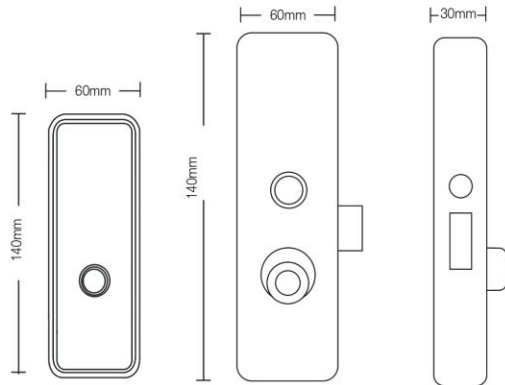

AEGLOC™
Smart & Safe

AEG-SDL-T10
FINGERPRINT
SMART LOCK

AEG-SDL-T10 FINGERPRINT SMART LOCK

AEG-SDL-T10 Black
Unit Price **RM1499**
(12 Sets/Cartron)

Wifi (Optional)

WiFi Gateway
AEG-GW-E8560
List Price **RM300**

Security Functions
Fake Pin Code | Lockout Mode

Alarming/Indication
Low Voltage

PRODUCT SPECIFICATION

Main Material	Aluminum alloy	Keypad Type	Touchpad
Type	Electronic & Mechanical	Code Length	6-9 Digits
Product Size	Front Body= 60(W) x 140(H) x 30(D)mm Back Body= 60(W) x 205(H) x 30(D)mm	Code Capacity	100
Sensor activating Temperature	-10°- 60°C	Working Voltage	6V/4x AA Batteries
Voice Guide	Yes	Operating Temperature (°C)	-10-55°C
Aluminium Deadbolt	Yes	Battery	4xAA Alkaline Batteries
Card Type	Mifare/13.56 MHZ	Emergency Battery	Less than 4.8V
Card Capacity	100	Door Category	Aluminium door / Wooden door & Grill door
Fingerprint Sensor	Semiconductor	Door Thickness (mm)	30-65mm
Fingerprint Capacity	100		

All pictures shown are for illustration purpose. Actual product may vary due to product enhancement.

AEG-SDL-T50

SMART DIGITAL PUSH PULL DOOR LOCK

AEG-SDL-T50 Black
Unit Price **RM2599**
(4 Sets/Carton)

3D Face

Wifi (Optional)

WiFi Gateway
AEG-GW-E8560
List Price **RM300**

Security Functions
Auto Locking | Fake Pin Code | Lockout Mode

Alarming/Indication
Low Voltage | Wrong-Entry Alarming

PRODUCT SPECIFICATION

Main Material	Aluminum Alloy	Keypad Type	Touchpad
Type	Electronic & Mechanical	Code Length	6-12 Digits
Product Size	75(W) x 385(H) x 25(D)mm	Code Capacity	100
Sensor activating Temperature	-10° - 55°C	Working Voltage	DC 6V (4EA 1.5V AA Alkaline Batteries)
Voice Guide	Yes	Operating Temperature (°C)	-25° - 70°C
Card Type	Mifare/13.56MHz	Battery	8 AA Alkaline Batteries
Card Capacity	1000	Emergency Battery	Type C USB
Fingerprint Sensor	Semiconductor	Door Category	Wooden Door
Fingerprint Capacity	200	Door Thickness (mm)	38-120
Face ID Capacity	100		