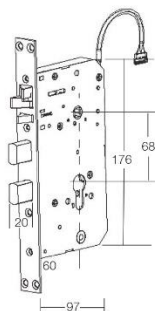

Security Functions
Fake Pin Code | Lockout Mode

Alarming/Indication
Low Voltage

PRODUCT SPECIFICATION

Main Material	Aluminum alloy	Keypad Type	Touchpad
Type	Electronic & Mechanical	Code Length	6-9 Digits
Product Size	Front Body= 60(W) x 140(H) x 30(D)mm Back Body= 60(W) x 205(H) x 30(D)mm	Code Capacity	100
Sensor activating Temperature	-10°- 60°C	Working Voltage	6V/4x AA Batteries
Voice Guide	Yes	Operating Temperature (°C)	-10-55°C
Aluminium Deadbolt	Yes	Battery	4xAA Alkaline Batteries
Card Type	Mifare/13.56 MHZ	Emergency Battery	Less than 4.8V
Card Capacity	100	Door Category	Aluminium door / Wooden door & Grill door
Fingerprint Sensor	Semiconductor	Door Thickness (mm)	30-65mm
Fingerprint Capacity	100		

All pictures shown are for illustration purpose. Actual product may vary due to product enhancement.

AEG-SDL-T50

SMART DIGITAL PUSH PULL DOOR LOCK

AEG-SDL-T50 Black
Unit Price **RM2599**
(4 Sets/Carton)

3D Face

Wifi (Optional)

WiFi Gateway
AEG-GW-E8560
List Price **RM300**

Security Functions
Auto Locking | Fake Pin Code | Lockout Mode

Alarming/Indication
Low Voltage | Wrong-Entry Alarming

PRODUCT SPECIFICATION

Main Material	Aluminum Alloy	Keypad Type	Touchpad
Type	Electronic & Mechanical	Code Length	6-12 Digits
Product Size	75(W) x 385(H) x 25(D)mm	Code Capacity	100
Sensor activating Temperature	-10° - 55°C	Working Voltage	DC 6V (4EA 1.5V AA Alkaline Batteries)
Voice Guide	Yes	Operating Temperature (°C)	-25° - 70°C
Card Type	Mifare/13.56MHz	Battery	8 AA Alkaline Batteries
Card Capacity	1000	Emergency Battery	Type C USB
Fingerprint Sensor	Semiconductor	Door Category	Wooden Door
Fingerprint Capacity	200	Door Thickness (mm)	38-120
Face ID Capacity	100		