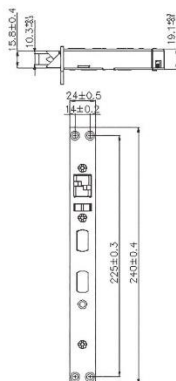

AEGLOC™
Smart & Safe

AEG-SDL-T10
FINGERPRINT
SMART LOCK

AEG-SDL-T10 FINGERPRINT SMART LOCK

AEG-SDL-T10 Black
Unit Price **RM1499**
(12 Sets/Cartron)

Wifi (Optional)

WiFi Gateway
AEG-GW-E8560
List Price **RM300**

Security Functions
Fake Pin Code | Lockout Mode

Alarming/Indication
Low Voltage

PRODUCT SPECIFICATION

Main Material	Aluminum alloy	Keypad Type	Touchpad
Type	Electronic & Mechanical	Code Length	6-9 Digits
Product Size	Front Body= 60(W) x 140(H) x 30(D)mm Back Body= 60(W) x 205(H) x 30(D)mm	Code Capacity	100
Sensor activating Temperature	-10°- 60°C	Working Voltage	6V/4x AA Batteries
Voice Guide	Yes	Operating Temperature (°C)	-10-55°C
Aluminium Deadbolt	Yes	Battery	4xAA Alkaline Batteries
Card Type	Mifare/13.56 MHZ	Emergency Battery	Less than 4.8V
Card Capacity	100	Door Category	Aluminium door / Wooden door & Grill door
Fingerprint Sensor	Semiconductor	Door Thickness (mm)	30-65mm
Fingerprint Capacity	100		

All pictures shown are for illustration purpose. Actual product may vary due to product enhancement.

AEG-SDL-T50

SMART DIGITAL PUSH PULL DOOR LOCK

AEG-SDL-T50 Black
Unit Price **RM2599**
(4 Sets/Carton)

3D Face

Wifi (Optional)

WiFi Gateway
AEG-GW-E8560
List Price **RM300**

Security Functions
Auto Locking | Fake Pin Code | Lockout Mode

Alarming/Indication
Low Voltage | Wrong-Entry Alarming

PRODUCT SPECIFICATION

Main Material	Aluminum Alloy	Keypad Type	Touchpad
Type	Electronic & Mechanical	Code Length	6-12 Digits
Product Size	75(W) x 385(H) x 25(D)mm	Code Capacity	100
Sensor activating Temperature	-10° - 55°C	Working Voltage	DC 6V (4EA 1.5V AA Alkaline Batteries)
Voice Guide	Yes	Operating Temperature (°C)	-25° - 70°C
Card Type	Mifare/13.56MHz	Battery	8 AA Alkaline Batteries
Card Capacity	1000	Emergency Battery	Type C USB
Fingerprint Sensor	Semiconductor	Door Category	Wooden Door
Fingerprint Capacity	200	Door Thickness (mm)	38-120
Face ID Capacity	100		