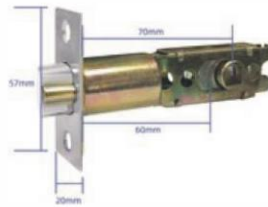

**AEGLOC™**  
Smart & Safe

**AEG-SDL-E300**  
SMART TUBULAR LEVER

## AEG-SDL-E300 SMART TUBULAR LEVER

AEG-SDL-E300 Black  
Unit Price RM799  
(6 Sets/Cartron)

Wifi (Optional)

WiFi Gateway  
AEG-GW-E8560  
List Price **RM300**

Fingerprint

Pin Code

Card

Mechanical  
key