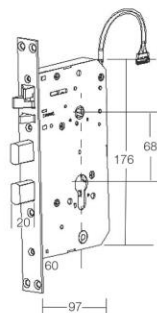

## AEG-SDL-T50

SMART DIGITAL PUSH PULL DOOR LOCK

AEG-SDL-T50 Black  
Unit Price **RM2599**  
(4 Sets/Carton)

3D Face

Wifi (Optional)

WiFi Gateway  
AEG-GW-E8560  
List Price **RM300**

**Security Functions**  
Auto Locking | Fake Pin Code | Lockout Mode