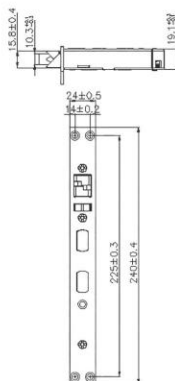

## PRODUCT SPECIFICATION

Main Material	Aluminum alloy	Keypad Type	Touchpad
Type	Electronic & Mechanical	Code Length	6-9 Digits
Product Size	72(W) x192 (H)x 22(D)mm	Code Capacity	150
Sensor activating Temperature	-10°C-55°C	Working Voltage	6V/4x AA Batteries
Voice Guide	Yes	Operating Temperature (°C)	-10-55°C
Aluminium Deadbolt	Yes	Battery	4xAA Alkaline Batteries
Card Type	Mifare/13.56 MHz	Emergency Battery	Less than 4.8V
Card Capacity	200	Door Category	Aluminum door / Wooden door
Fingerprint Sensor	Semiconductor	Door Thickness (mm)	35-65mm
Fingerprint Capacity	200		

All pictures shown are for illustration purpose. Actual product may vary due to product enhancement.

## AEG-SDL-T50

SMART DIGITAL PUSH PULL DOOR LOCK

AEG-SDL-T50 Black  
Unit Price **RM2599**  
(4 Sets/Carton)

3D Face

Wifi (Optional)

WiFi Gateway  
AEG-GW-E8560  
List Price **RM300**

**Security Functions**  
Auto Locking | Fake Pin Code | Lockout Mode