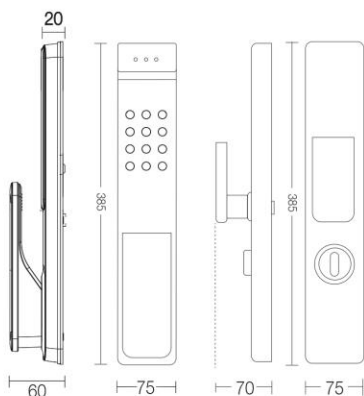

All pictures shown are for illustration purpose. Actual product may vary due to product enhancement.

## AEG-SDL-T50

SMART DIGITAL PUSH PULL DOOR LOCK

AEG-SDL-T50 Black  
Unit Price **RM2599**  
(4 Sets/Carton)

3D Face

Wifi (Optional)

WiFi Gateway  
AEG-GW-E8560  
List Price **RM300**

**Security Functions**  
Auto Locking | Fake Pin Code | Lockout Mode