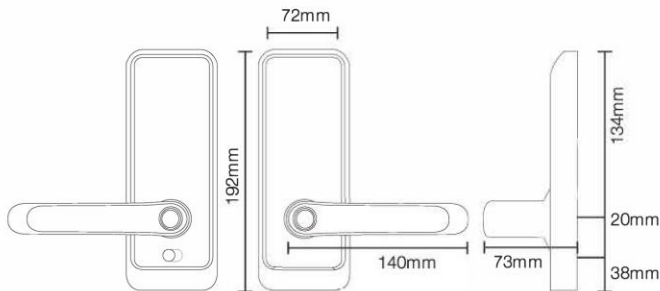

## AEG-SDL-E300 SMART TUBULAR LEVER

AEG-SDL-E300 Black  
Unit Price RM799  
(6 Sets/Cartron)

Wifi (Optional)

WiFi Gateway  
AEG-GW-E8560  
List Price **RM300**

Fingerprint

Pin Code

Card

Mechanical  
key

## PRODUCT SPECIFICATION

Main Material	Aluminum alloy	Keypad Type	Touchpad
Type	Electronic & Mechanical	Code Length	6-9 Digits
Product Size	72(W) x192 (H)x 22(D)mm	Code Capacity	150
Sensor activating Temperature	-10°C-55°C	Working Voltage	6V/4x AA Batteries
Voice Guide	Yes	Operating Temperature (°C)	-10-55°C
Aluminium Deadbolt	Yes	Battery	4xAA Alkaline Batteries
Card Type	Mifare/13.56 MHz	Emergency Battery	Less than 4.8V
Card Capacity	200	Door Category	Aluminum door / Wooden door
Fingerprint Sensor	Semiconductor	Door Thickness (mm)	35-65mm
Fingerprint Capacity	200		

### PRODUCT SPECIFICATION

Main Material	Aluminum Alloy	Keypad Type	Touchpad
Type	Electronic & Mechanical	Code Length	6-12 Digits
Product Size	75(W) x 385(H) x 25(D)mm	Code Capacity	100
Sensor activating Temperature	-10° - 55°C	Working Voltage	DC 6V (4EA 1.5V AA Alkaline Batteries)
Voice Guide	Yes	Operating Temperature (°C)	-25° - 70°C
Card Type	Mifare/13.56MHz	Battery	8 AA Alkaline Batteries
Card Capacity	1000	Emergency Battery	Type C USB
Fingerprint Sensor	Semiconductor	Door Category	Wooden Door
Fingerprint Capacity	200	Door Thickness (mm)	38-120
Face ID Capacity	100		