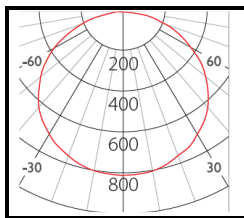

## FLEXi-28

LED CCT AVAILABLE

3000K

4000K

6000K

R / G / B

Protection mode IP20/65/67

Weight: 0.3kg

Beam Angle: 120deg

5W-60PCS LED

10W-98PCS LED

15W-98PCS LED

24W-120PCS LED

## Technical data

Model Code	FLEXi28-W5-24V
Luminous flux	620/1200/1600lm/2000lm
Power Consumption	5W/10W/15W/24W
Lumen Output	>100lm/W
Lifetime	50K Hours
Power Factor	> 0.9
Color Rendering	> 80
SDCM	< 3
UGR	< 29
Lamp Type	Flexible Stripe
Beam Angle	120deg
Housing Material	N/A
Housing Color	N/A
Dimension	5000mm * Refer Dimension
Dimmable	Available ON / OFF Optional: 0-10V/ DALI / TRIAC