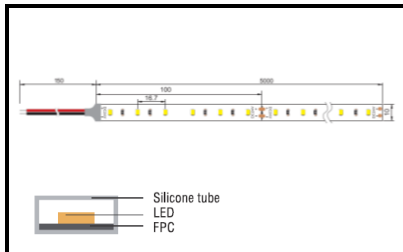

## FLEXi-28

LED CCT AVAILABLE

3000K

4000K

6000K

R / G / B

## Product Description

LED FLEXi Series;

Minimal Cut Length;

Flexible Light Source;

2 cable entries. Through

wiring possible. **(24Vdc)**

LED module: High Efficiency

SMD LED

Protection mode IP20/65/67

Weight: 0.3kg

Beam Angle: 120deg

5W-60PCS LED

10W-98PCS LED

15W-98PCS LED

24W-120PCS LED

## Technical data

Model Code	FLEXi28-W5-24V
Luminous flux	620/1200/1600lm/2000lm
Power Consumption	5W/10W/15W/24W
Lumen Output	>100lm/W
Lifetime	50K Hours
Power Factor	> 0.9
Color Rendering	> 80
SDCM	< 3
UGR	< 29
Lamp Type	Flexible Stripe
Beam Angle	120deg
Housing Material	N/A
Housing Color	N/A
Dimension	5000mm * Refer Dimension
Dimmable	Available ON / OFF Optional: 0-10V/ DALI / TRIAC