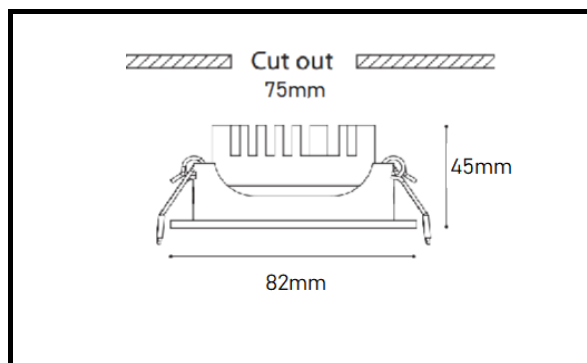

iSHOT FLEX3

iSHOT-FLEX3

LED CCT AVAILABLE

3000K

4000K

6000K

Product Description

Aluminium Die Casting;
Double powder Coating;
Surface/Suspend Luminaire;
2 cable entries. Through wiring possible. (N/L)
LED module: COB
Protection mode IP20
Weight: 0.7kg
Beam Angle: 15/24/38
Dimension:
82mm x 45mm (75mm)

Technical data

Model	iSHOT FLEX3-W10-D38
Luminous flux	800lm
Power Consumption	10W
Lumen Output	80lm/W
Lifetime	30K Hours
Power Factor	> 0.9
Color Rendering	> 80 / 90
SDCM	< 3
UGR	< 19
Lamp Type	Recess Luminaire;
Beam Angle	15/24/36 deg
Housing Material	Aluminium
Housing Color	White / Black
Dimension	82mm x 45mm (75mm)
Dimmable	Available ON / OFF Optional: 0-10V/ DALI / TRIAC