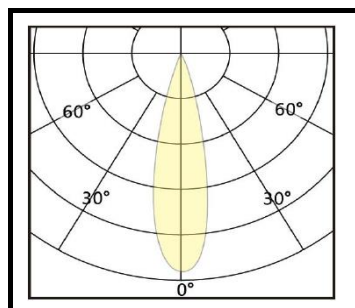

iSHOT FLEX3

iSHOT-FLEX3

LED CCT AVAILABLE

3000K

4000K

6000K

Product Description

Aluminium Die Casting;
Double powder Coating;
Surface/Suspend Luminaire;
2 cable entries. Through wiring possible. (N/L)
LED module: COB
Protection mode IP20
Weight: 0.7kg
Beam Angle: 15/24/38
Dimension:
82mm x 45mm (75mm)

Technical data

Model	iSHOT FLEX3-W10-D38
Luminous flux	800lm
Power Consumption	10W
Lumen Output	80lm/W
Lifetime	30K Hours
Power Factor	> 0.9
Color Rendering	> 80 / 90
SDCM	< 3
UGR	< 19
Lamp Type	Recess Luminaire;
Beam Angle	15/24/36 deg
Housing Material	Aluminium
Housing Color	White / Black
Dimension	82mm x 45mm (75mm)
Dimmable	Available ON / OFF Optional: 0-10V/ DALI / TRIAC