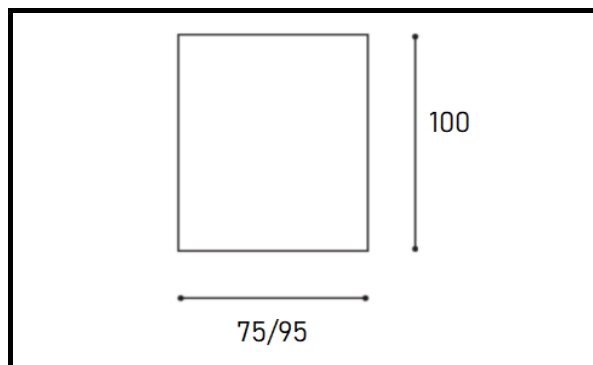

ViLLA - T4

ViLLA - T4

LED CCT AVAILABLE

3000K

4000K

6000K

Optional Color (CCT)

2700K

3500K

Dimension

10W: 75x100mm

15W: 95x100mm

Product Description

Aluminium Die Casting;
Double powder Coating;
Suspend/Surface Luminaire;
2 cable entries. Through
wiring possible. (N/L)

LED module: High Power

COB

Protection mode IP20

Weight: 1.1kg

Beam Angle: 24/36deg

Technical data

Model	ViLLA T4-W15-36D
Luminous flux	850lm / 1275lm
Power Consumption	10W / 15W
Lumen Output	85lm/W
Lifetime	50K Hours
Power Factor	> 0.9
Color Rendering	> 80 / 90
SDCM	< 3
UGR	< 19
Lamp Type	Surface Mounted Luminaire;
Beam Angle	24/36 deg
Housing Material	Aluminium
Housing Color	White / Black / W+B
Dimension	Refer Dimension Details
Dimmable	Available ON / OFF
	Optional: 0-10V/ DALI / TRIAC

WETRONIC.