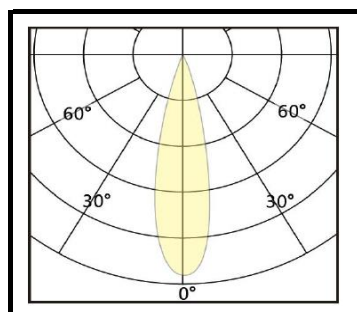

ViLLA - T4

ViLLA - T4

LED CCT AVAILABLE

3000K

4000K

6000K

Optional Color (CCT)

2700K

3500K

Dimension

10W: 75x100mm

15W: 95x100mm

Product Description

Aluminium Die Casting;
Double powder Coating;
Suspend/Surface Luminaire;
2 cable entries. Through
wiring possible. (N/L)

LED module: High Power

COB

Protection mode IP20

Weight: 1.1kg

Beam Angle: 24/36deg

Technical data

Model	ViLLA T4-W15-36D
Luminous flux	850lm / 1275lm
Power Consumption	10W / 15W
Lumen Output	85lm/W
Lifetime	50K Hours
Power Factor	> 0.9
Color Rendering	> 80 / 90
SDCM	< 3
UGR	< 19
Lamp Type	Surface Mounted Luminaire;
Beam Angle	24/36 deg
Housing Material	Aluminium
Housing Color	White / Black / W+B
Dimension	Refer Dimension Details
Dimmable	Available ON / OFF
	Optional: 0-10V/ DALI / TRIAC