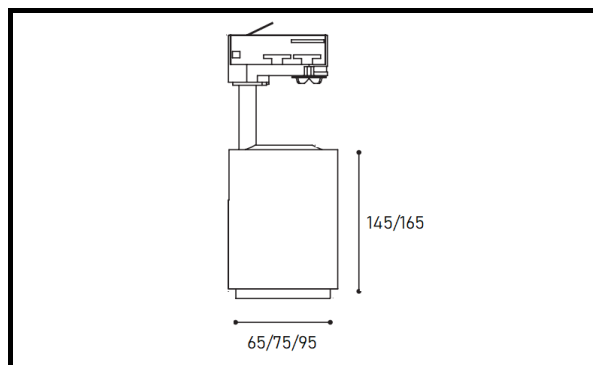

TRACK ZOOM

TRACK ZOOM Series

LED CCT AVAILABLE

3000K

4000K

6000K

Optional Color (CCT)

2700K

3500K

Dimension

15W- 65*110mm

25W- 75*165mm

35W- 95*165mm

Product Description

Aluminium Die Casting;

Double powder Coating;

Track Spot Luminaire;

2 cable entries. Through

wiring possible. (N/L)

LED module: High Power

COB

Protection mode IP20

Weight: 0.9kg

Beam Angle: 15-60deg

TRACK

2LINE Track - Standard ON/OFF or TRIAC DIM

4LINE Track - 0-10V / DALI DIM

Technical data

Model	T.ZOOM-W15-1560D-BLK
Luminous flux	1200lm / 2000lm / 2800lm
Power Consumption	15W / 25W / 35W
Lumen Output	80lm/W
Lifetime	50K Hours
Power Factor	> 0.9
Color Rendering	> 80 / 90
SDCM	< 3
UGR	< 19
Lamp Type	Track Spot Luminaire;
Beam Angle	15-60deg (Zoomable)
Housing Material	Aluminium
Housing Color	White / Black
Dimension	Refer Dimension Details
Dimmable	Available ON/OFF
	Optional: 0-10V/DALI/ TRIAC

WETRONIC.