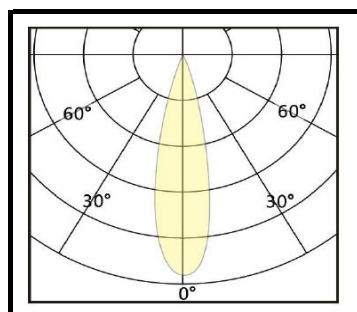

TRACK ZOOM

TRACK ZOOM Series

LED CCT AVAILABLE

3000K

4000K

6000K

Optional Color (CCT)

2700K

3500K

Dimension

15W- 65*110mm

25W- 75*165mm

35W- 95*165mm

Product Description

Aluminium Die Casting;

Double powder Coating;

Track Spot Luminaire;

2 cable entries. Through

wiring possible. (N/L)

LED module: High Power

COB

Protection mode IP20

Weight: 0.9kg

Beam Angle: 15-60deg

TRACK

2LINE Track - Standard ON/OFF or TRIAC DIM

4LINE Track - 0-10V / DALI DIM

Technical data

Model	T.ZOOM-W15-1560D-BLK
Luminous flux	1200lm / 2000lm / 2800lm
Power Consumption	15W / 25W / 35W
Lumen Output	80lm/W
Lifetime	50K Hours
Power Factor	> 0.9
Color Rendering	> 80 / 90
SDCM	< 3
UGR	< 19
Lamp Type	Track Spot Luminaire;
Beam Angle	15-60deg (Zoomable)
Housing Material	Aluminium
Housing Color	White / Black
Dimension	Refer Dimension Details
Dimmable	Available ON/OFF
	Optional: 0-10V/DALI/ TRIAC

WETRONIC.