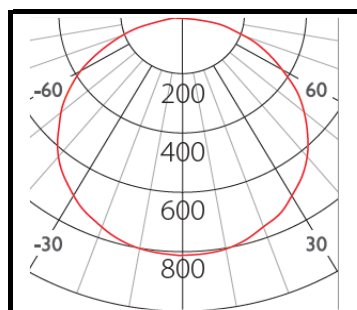

FLEXi-50

FLEXi-50
LED CCT AVAILABLE
RGB
RGBW

R: 620-630nm
G: 520-530nm
B: 465-475nm
W: 3000K/4000K/6000K

Dimension

15W RGB- 10*1.8mm (C 100mm)
20W RGBW- 12*1.8mm (C 100mm)

Product Description

LED FLEXi Series;
Minimal Cut Length;
Flexible Light Source;
2 cable entries. Through wiring possible. **(24Vdc)**
LED module: High Efficiency SMD LED
Protection mode IP20/65/67
Weight: 0.3kg
Beam Angle: 120deg
15W-60PCS LED
20W-60PCS LED(RGBW)

Technical data

Model Code	FLEXi50-RGB15-24V
Luminous flux	675/900lm
Power Consumption	15W/20W
Lumen Output	>45lm/W
Lifetime	50K Hours
Power Factor	> 0.9
Color Rendering	> 80
SDCM	< 3
UGR	< 29
Lamp Type	Flexible Stripe
Beam Angle	120deg
Housing Material	N/A
Housing Color	N/A
Dimension	5000mm * 10mm * 1.8mm
Dimmable	Available ON / OFF
	Optional: 0-10V/ DALI / TRIAC