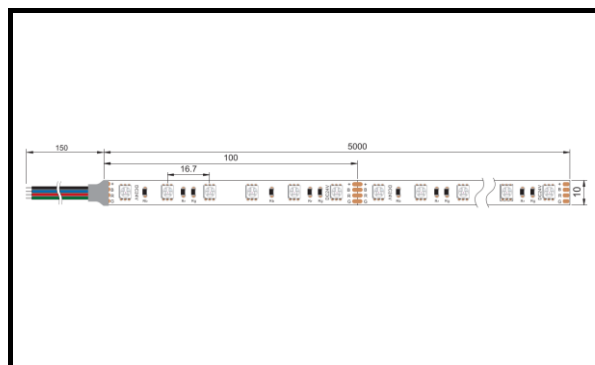

FLEXi-50

FLEXi-50
LED CCT AVAILABLE
RGB
RGBW

R: 620-630nm
G: 520-530nm
B: 465-475nm
W: 3000K/4000K/6000K

Dimension

15W RGB- 10*1.8mm (C 100mm)
20W RGBW- 12*1.8mm (C 100mm)

Product Description

LED FLEXi Series;
Minimal Cut Length;
Flexible Light Source;
2 cable entries. Through wiring possible. **(24Vdc)**
LED module: High Efficiency SMD LED
Protection mode IP20/65/67
Weight: 0.3kg
Beam Angle: 120deg
15W-60PCS LED
20W-60PCS LED(RGBW)

Technical data

Model Code	FLEXi50-RGB15-24V
Luminous flux	675/900lm
Power Consumption	15W/20W
Lumen Output	>45lm/W
Lifetime	50K Hours
Power Factor	> 0.9
Color Rendering	> 80
SDCM	< 3
UGR	< 29
Lamp Type	Flexible Stripe
Beam Angle	120deg
Housing Material	N/A
Housing Color	N/A
Dimension	5000mm * 10mm * 1.8mm
Dimmable	Available ON / OFF
	Optional: 0-10V/ DALI / TRIAC