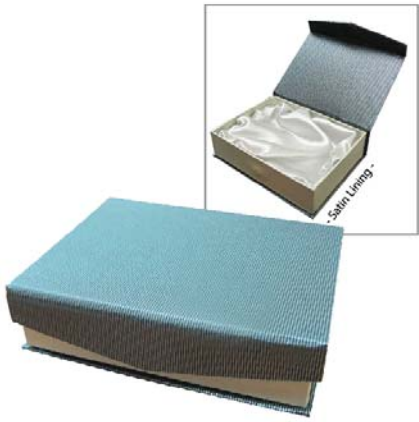

OEM BOXES

Stripe Deluxe Box 1 (V23) (S)
11.5cm x 15cm x 4.2 cm