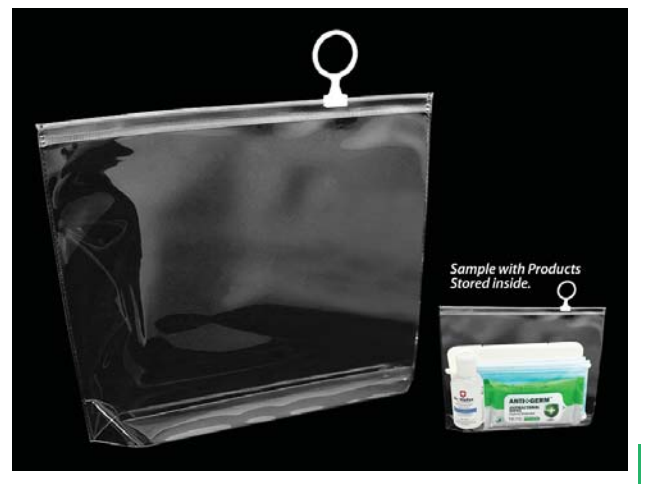

# COVID PROTECTIVE ZIPPER POUCHES

**ZP01 - Transparent Zipper Pouch 1**  
 24cm (L) x 16cm (H)

**ZP02 - Transparent Zipper Pouch 2**  
 21cm (L) x 15cm (H)

**ZP03 - Transparent Zipper Pouch 3**  
 26cm (L) x 19cm (H)

**ZP04 - Transparent Zipper Pouch 4**  
 25cm (L) x 13.5cm (H)

**ZP05 - Transparent Zipper Pouch 5**  
 22.5cm (L) x 13cm (H)

**ZP06 - Transparent Zipper Pouch 6**  
 Type A : 23cm (L) x 16cm (H) x 4cm gusset  
 Type B : 21cm (L) x 16cm (H) x 4cm gusset