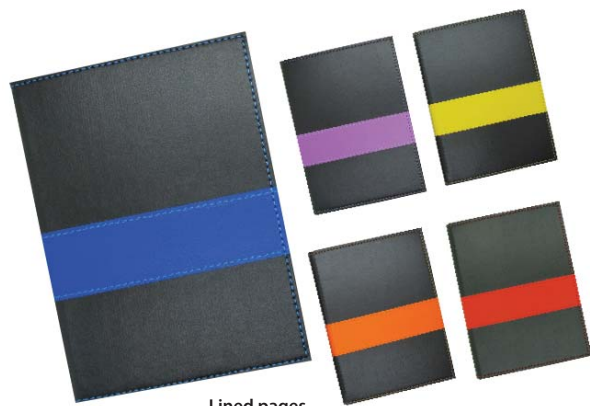

# NOTEPADS

**Small ECO Notepad with ReStick Notes (with Pen)**

10cm x 14cm

**Piano Notepad (with Pen) (comes with PVC Ruler)**

15cm x 17.8cm

• comes with PVC Ruler

**Flip Notepad (with Pen)**

14.5cm x 11.5cm