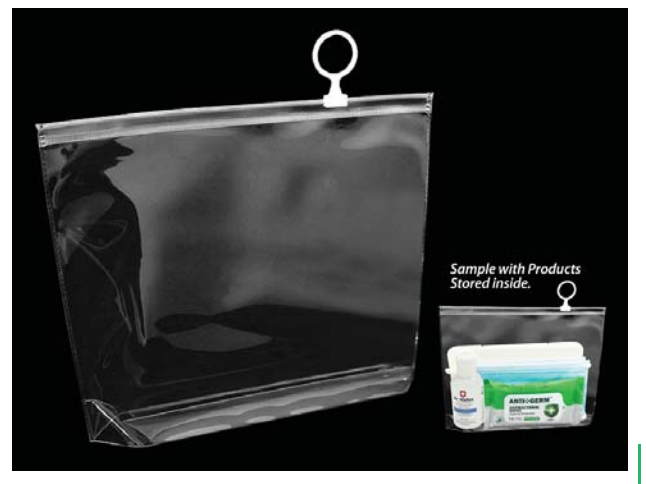

Infrared Forehead Thermometer

Nitrile Powder-Free Glove

COVID PROTECTIVE ZIPPER POUCHES

ZP01 - Transparent Zipper Pouch 1
 24cm (L) x 16cm (H)

ZP02 - Transparent Zipper Pouch 2
 21cm (L) x 15cm (H)

ZP03 - Transparent Zipper Pouch 3
 26cm (L) x 19cm (H)

ZP04 - Transparent Zipper Pouch 4
 25cm (L) x 13.5cm (H)

ZP05 - Transparent Zipper Pouch 5
 22.5cm (L) x 13cm (H)

ZP06 - Transparent Zipper Pouch 6
 Type A : 23cm (L) x 16cm (H) x 4cm gusset
 Type B : 21cm (L) x 16cm (H) x 4cm gusset