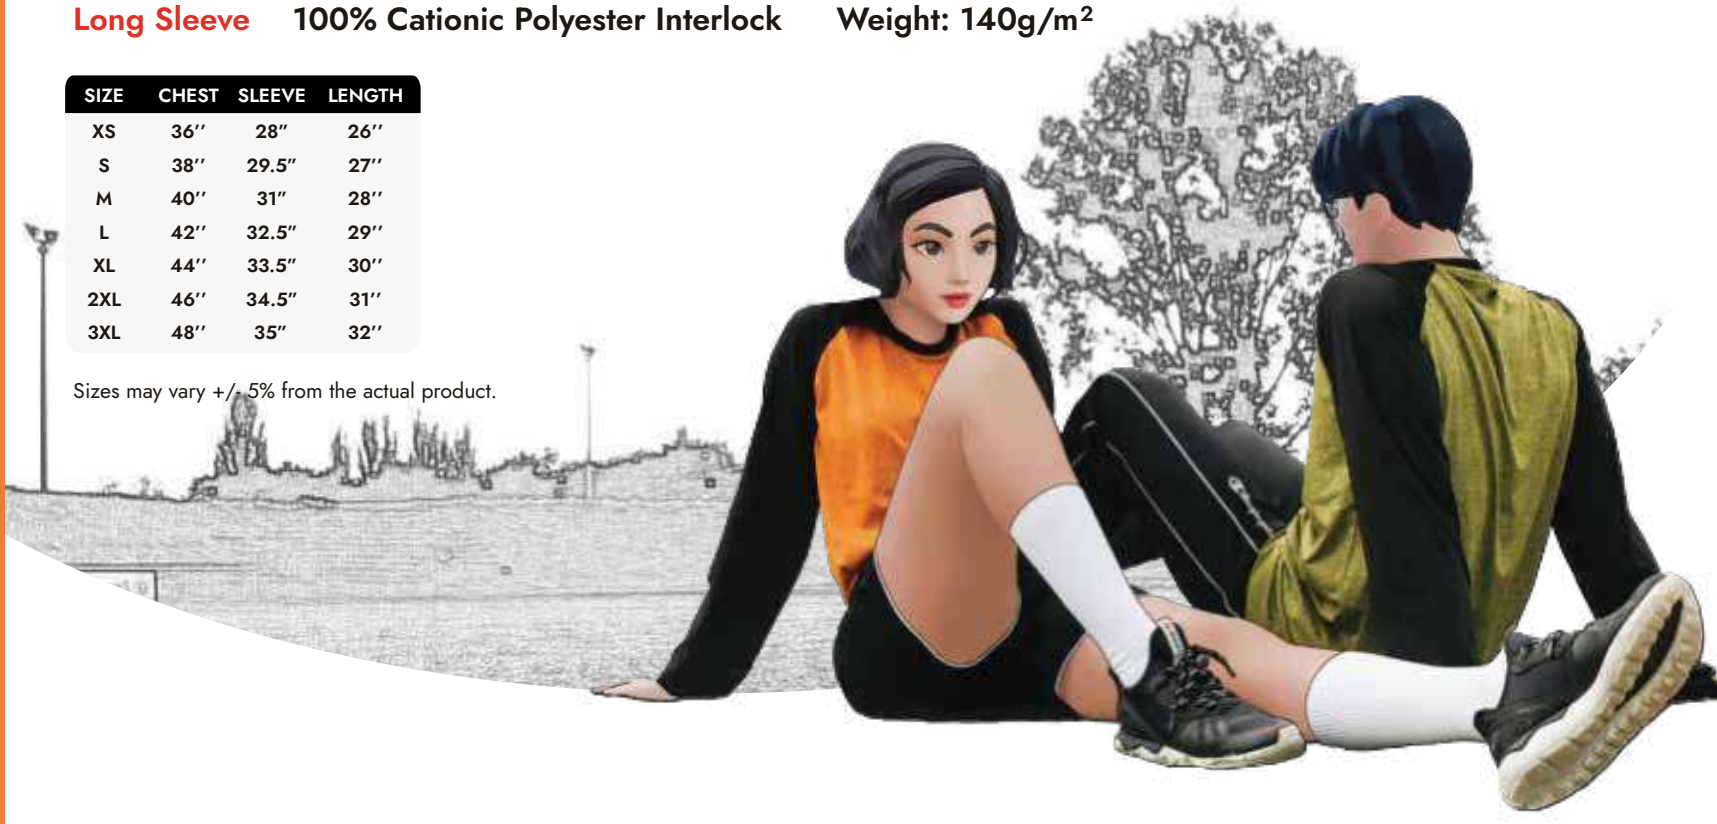

QD49

Long Sleeve 100% Cationic Polyester Interlock Weight: 140g/m²

SIZE	CHEST	SLEEVE	LENGTH
XS	36"	28"	26"
S	38"	29.5"	27"
M	40"	31"	28"
L	42"	32.5"	29"
XL	44"	33.5"	30"
2XL	46"	34.5"	31"
3XL	48"	35"	32"

Sizes may vary +/- 5% from the actual product.

QD 4904
Yellow / Black