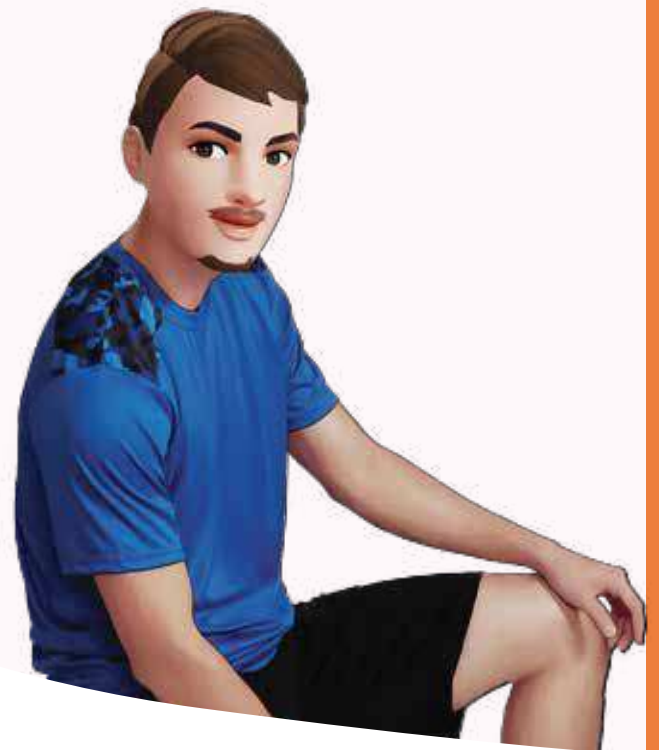

QD55

100% Polyester Interlock

Weight: 150g/m²

SIZE	SHOULDER	CHEST	SLEEVE	LENGTH
XS	16"	36"	7.5"	26"
S	17"	38"	8"	27"
M	18"	40"	8.5"	28"
L	19"	42"	9"	29"
XL	20"	44"	9.5"	30"
2XL	21"	46"	10"	31"
3XL	22"	48"	10.5"	31.5"

Sizes may vary +/- 5% from the actual product.

QUICK DRY