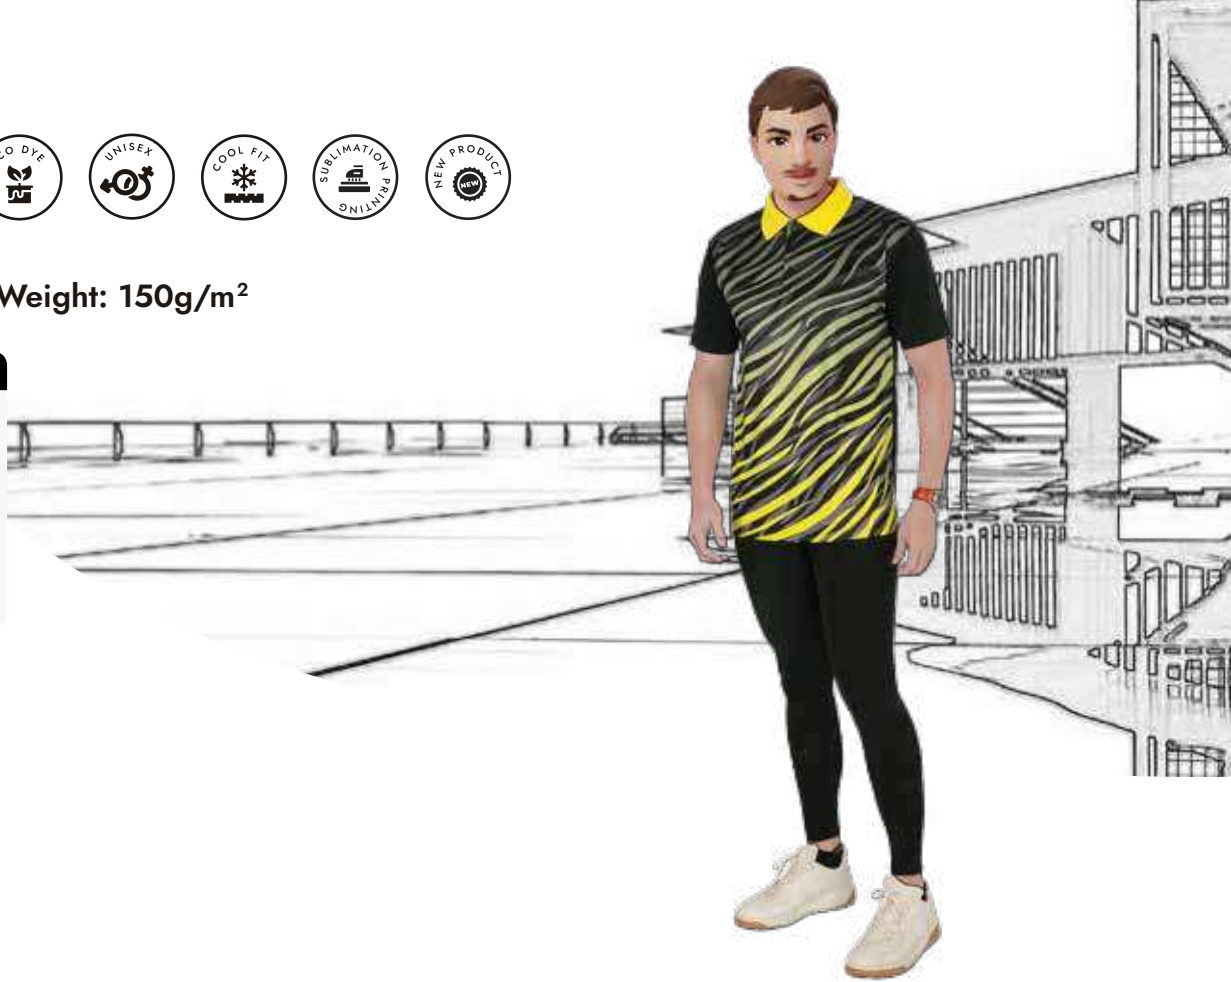

QD71

100% Polyester Interlock

Weight: 150g/m²

SIZE	SHOULDER	CHEST	SLEEVE	LENGTH
XS	16"	36"	7.5"	26"
S	17"	38"	8"	27"
M	18"	40"	8.5"	28"
L	19"	42"	9"	29"
XL	20"	44"	9.5"	30"
2XL	21"	46"	10"	31"
3XL	22"	48"	10.5"	32"

Sizes may vary +/- 5% from the actual product.

QD 7101

Navy