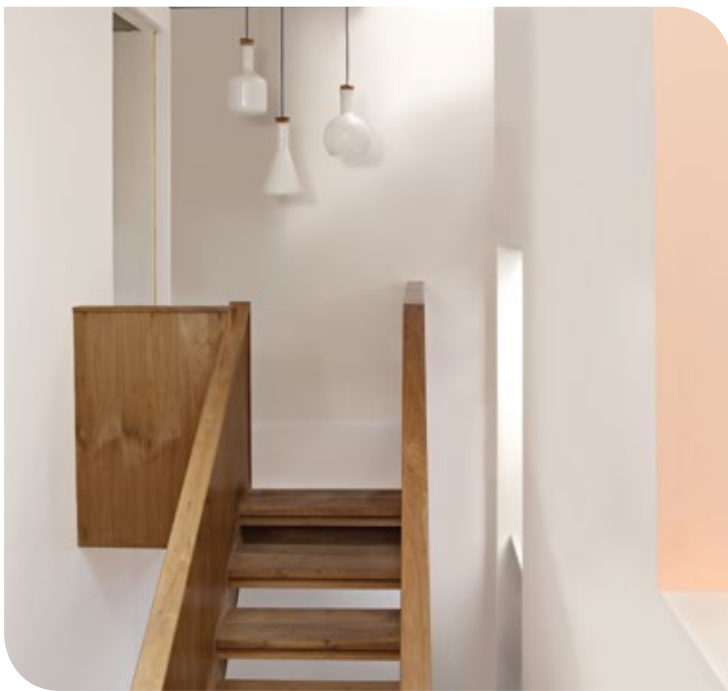

图中所示色彩是现代印刷技术所能达致的最接近实际的颜色 /

Warna yang tertera adalah hampir kepada warna sebenar setakat mana yang dibenarkan oleh teknik pencetakan moden

Absolute coverage with Quality Finishing

- Suitable for all interior masonry surface including brickwork, plaster, cement and soft wall-boards.
- Maxilite Plus delivers absolute coverage with quality finishing. It provides durable and attractive smooth finishing for interior walls.
- Maxilite Plus is the recommended choice for economical home solutions.