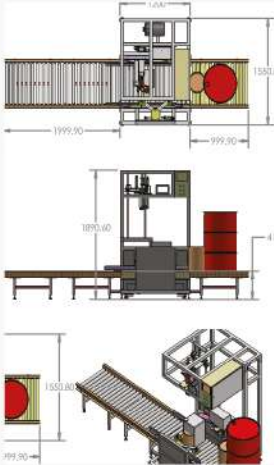

Drawing 3D Machine  
(Floorplan Base  
On Size Of Factory)

Welding Work  
(Stainless Steel  
& Mild Steel)

Install Machine  
& Pipe Line  
Stainless Steel

Electrical  
Panel

PLC Program

[www.metamachinery.com.my](http://www.metamachinery.com.my)