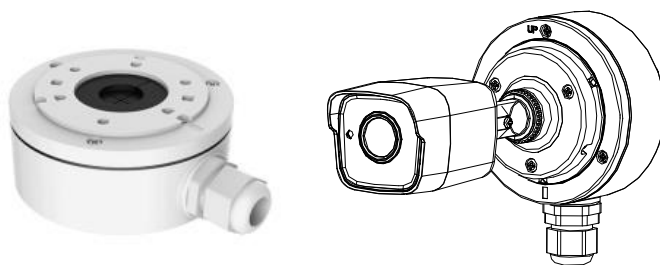

## DS-2CE16H0T-ITF 5 MP Bullet Camera

## Specification

<b>Camera</b>	
Image Sensor	5 MP CMOS image sensor
Resolution	2560 (H) × 1944 (V)
Min. Illumination	Color: 0.01 Lux @ (F1.2, AGC ON), 0 Lux with IR
Shutter Time	PAL: 1/25 s to 1/50, 000 s NTSC: 1/30 s to 1/50, 000 s
Lens	2.8 mm, 3.6 mm, 6 mm fixed focal lens
Horizontal Field of View	85.5° (2.8 mm), 80.1° (3.6 mm), 57.1° (6 mm)
Lens Mount	M12
Day & Night	IR cut filter
Angle Adjustment	Pan: 0° to 360°; Tilt: 0° to 180°; Rotate: 0° to 360°
Synchronization	Internal synchronization
Frame Rate	PAL: 5 MP@20fps, 4 MP@25fps, 1080p@25fps NTSC: 5 MP@20fps, 4 MP@30fps, 1080p@30fps
<b>Menu</b>	
AGC	Support
D/N Mode	Auto/Color/BW (Black and White)
White Balance	ATW/MWB
BLC	Support
DWDR (Digital Wide Dynamic Range)	Support
Language	English
Functions	Brightness, Sharpness, DNR , Mirror, Smart IR
<b>Interface</b>	
Video Output	1 HD analog output
Switch Button	TVI/AHD/CVI/CVBS
<b>General</b>	
Operating Conditions	-40 °C to 60 °C (-40 °F to 140 °F), humidity: 90% or less (non-condensation)
Power Supply	12 VDC ±25%
Power Consumption	Max. 4.3 W
Protection Level	IP67
Material	Metal
IR Range	Up to 20 m
Communication	Up the coax, Protocol: HIKVISION-C (TVI output)
Dimensions	58 mm × 61 mm × 163 mm (2.28" × 2.40" × 6.42")
Weight	Approx. 350 g (0.77 lb.)

**Order Model**

DS-2CE16H0T-ITF

**Dimension**

**Accessory**

DS-1280ZJ-XS Junction Box

Distributed by

**HIKVISION**

**Headquarters**