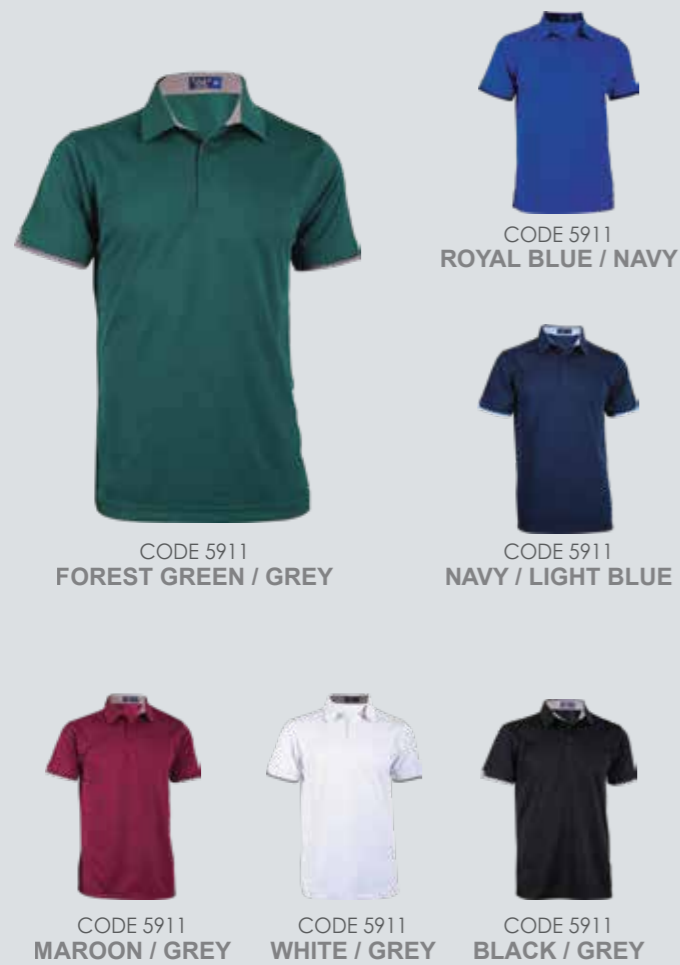

XS - S - M - L - XL - 2XL - 3XL - 4XL (ADULT)

CODE 5802
NAVY
(NAVY / RED)

CODE 5802
RED
(BLACK / WHITE)

CODE 5802
BLACK
(BLACK / CYAN BLUE)

CODE 5802
WHITE
(NAVY / RED)

CODE 5802
MAROON
(WHITE / BLACK)

CODE 5802
MELANGE GREY
(BLACK / WHITE)

* Due to special finishing process color shades may vary.

PRODUCT NAME:

APK 5911

SMART CASUAL COLLAR SHIRT

Fabric : Air' Micro PK

XS - S - M - L - XL - 2XL - 3XL - 4XL (ADULT)

PRODUCT NAME:

APK 5001

TIPPED POLO SHIRT

Fabric : Air' Micro PK

WHITE STOCK LAST

XS - S - M - L - XL - 2XL - 3XL - 4XL (ADULT)

PRODUCT NAME:

APK 5011

BLOCK SIDE PANEL POLO T-SHIRT

Fabric : Air' Micro PK