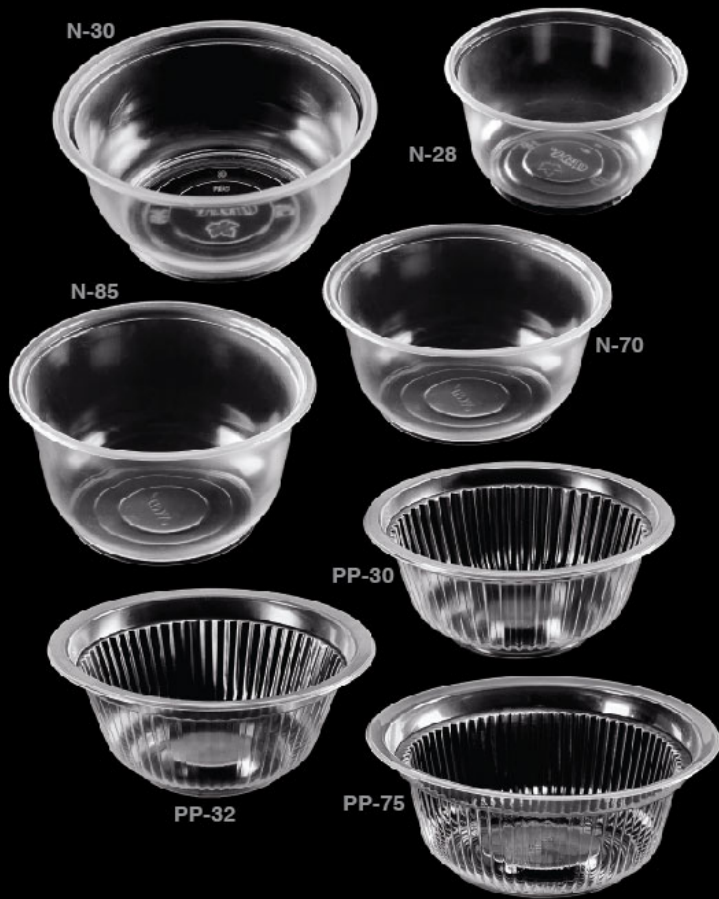

PP BOWL EXTRA THICK

REUSABLE

ITEM CODE	PACKING TYPE	BARCODE
N-28 (300ML)	50 pcs x 16 bag	9555125739881
N-30 (400ML)	50 pcs x 16 bag	9555125739607
N-70 (510ML)	50 pcs x 12 bag	9555125736149
N-85 (650ML)	50 pcs x 12 bag	9555125736170
PP-30 (180ML)	100 pcs x 12 bag	9555125740702
PP-32 (280ML)	50 pcs x 12 bag	9555125740689
PP-75 (425ML)	50 pcs x 12 bag	9555125740610

PP CUP

(Suitable for Ice Blended, Party....etc)

REUSABLE

ITEM CODE	PACKING TYPE	BARCODE
TESTING CUP (30ML)	100 pcs x 50 pkt	9555125737955
F-08 (8oz)	50 pcs x 40 pkt	9551016891027
	100 pcs x 20 bag	9555125732370
F-08 (8oz) Thin	100 pcs x 20 bag	9555125739669

PP CUP WITH LID

REUSABLE

ITEM CODE	PACKING TYPE	BARCODE
TN-12 (12oz)	20 pcs x 40 pkt	9551016891003
	50 pcs x 20 bag	9555125735081
TN-16 (16oz)	20 pcs x 40 pkt	9551016891010
	50 pcs x 20 bag	9555125735098
TN-22 (22oz)	100 pcs x 10 bag	9555125737504
PP CUP ONLY		
TN-12 (12oz)	100 pcs x 20 bag	9555125733636
TN-16 (16oz)	100 pcs x 20 bag	9555125733612
TN-22 (22oz)	100 pcs x 10 bag	9555125737672