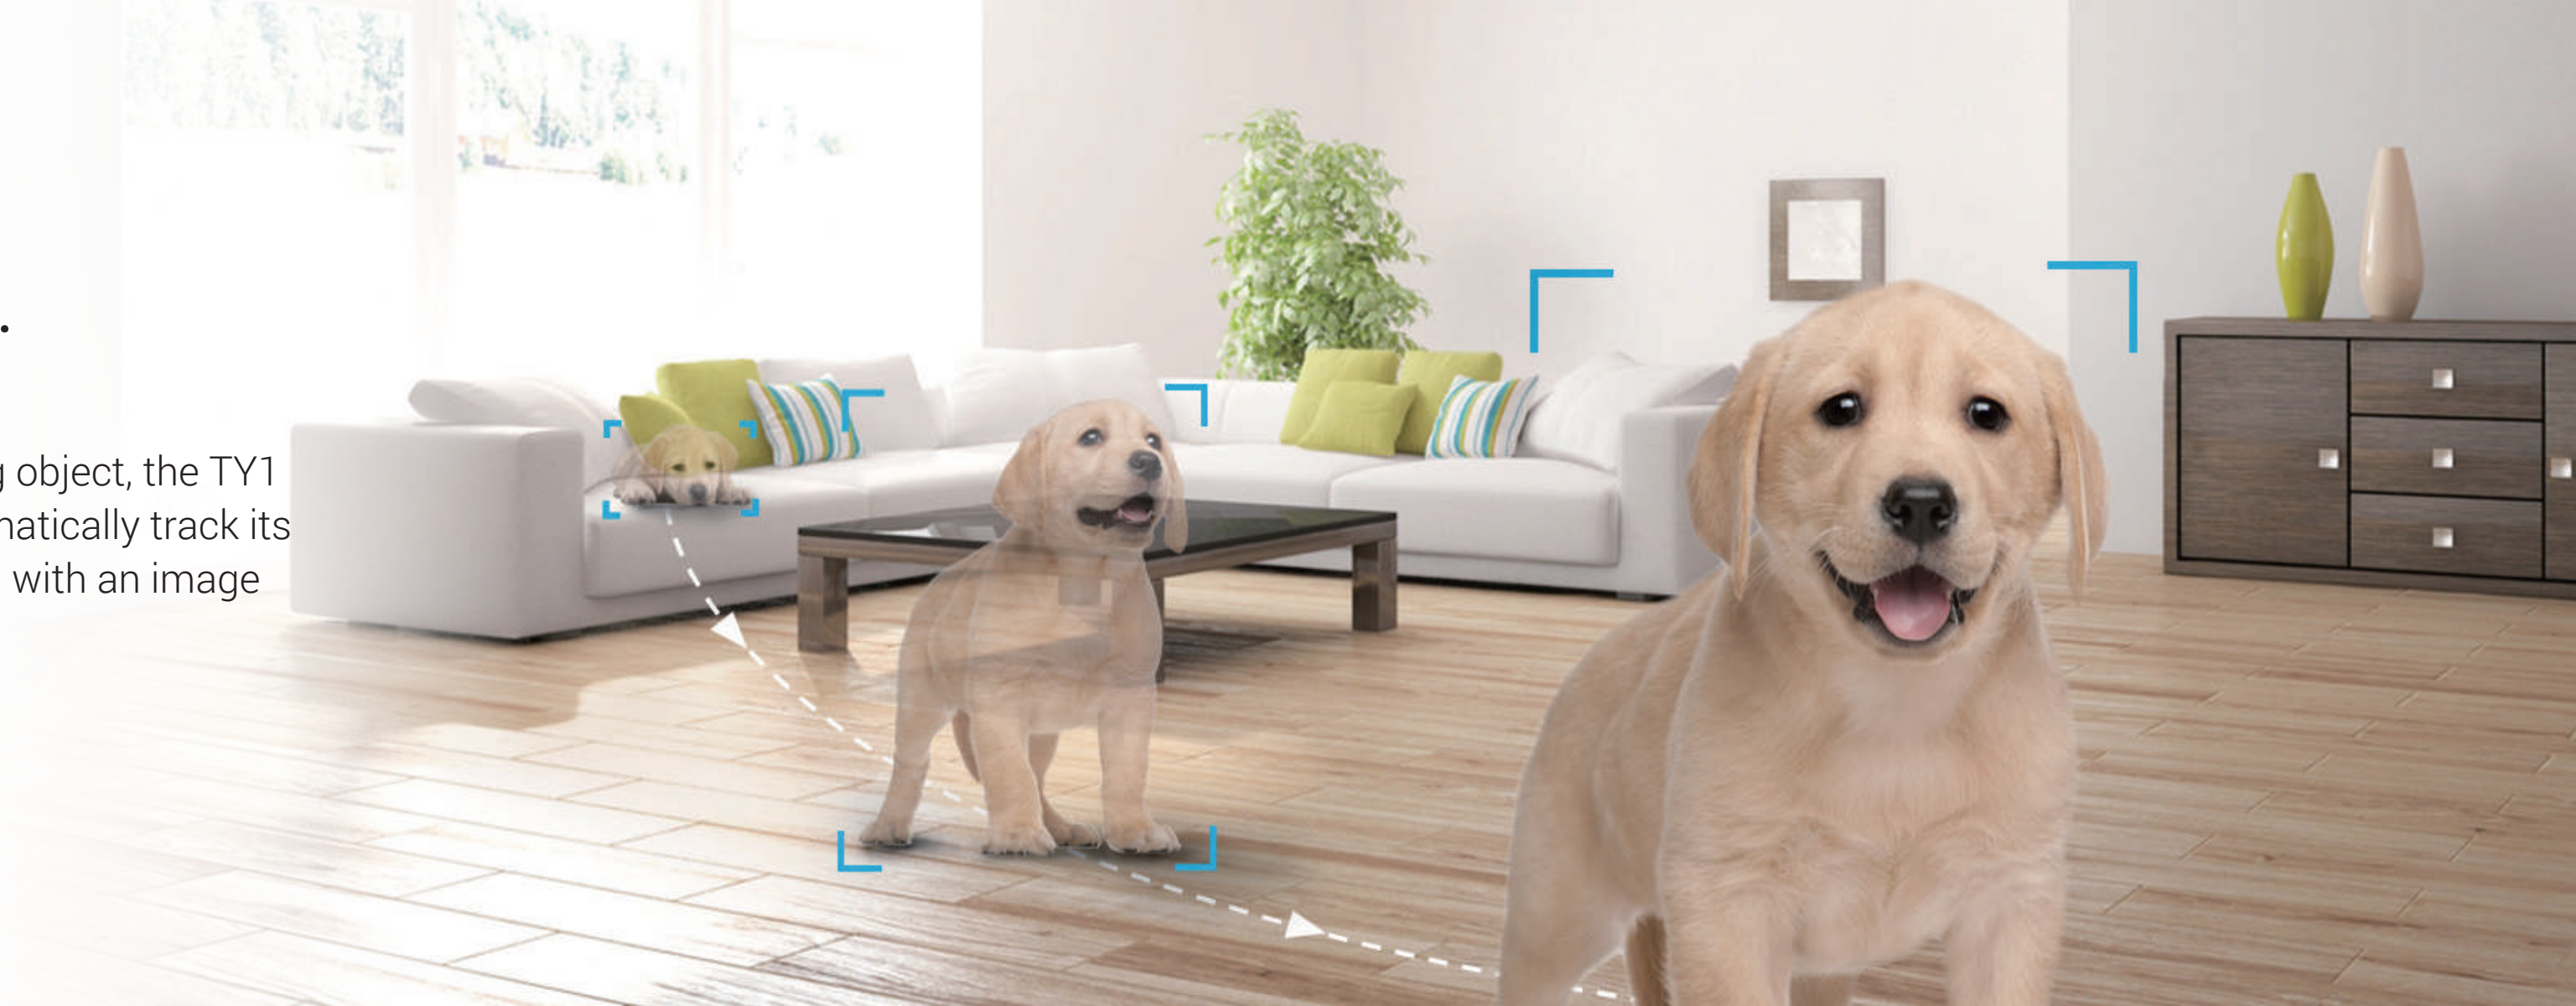

Two-Way Talk

View from Anywhere

Wi-Fi 2.4 GHz

MicroSD Slot
(up to 256 GB)

See everything clearly in 3MP resolution.

This camera can record video in 3MP resolution, which offers more details than 2MP cameras.

2MP

Zero blind spots.

Keep tabs on every corner with just one TY1. Its expansive 360-degree field-of-view ensures full coverage, so you don't miss a thing.

- Vertical rotation 55°
- Horizontal rotation 350°

Smart tracking.

When it detects a moving object, the TY1 is smart enough to automatically track its motion while alerting you with an image in real-time.

Communication, anytime.

Talk to your loved ones and deter unwelcome strangers – all by using the TY1's two-way communication feature. Using the EZVIZ App on your mobile device, you can easily and conveniently enjoy communication wherever you might be.

See further in the dark.

Enjoy round-the-clock protection with the TY1 camera. Using powerful Infrared LED lights, it lets you see up to 10 meters (33 feet) in dim light.

We protect your data and privacy.