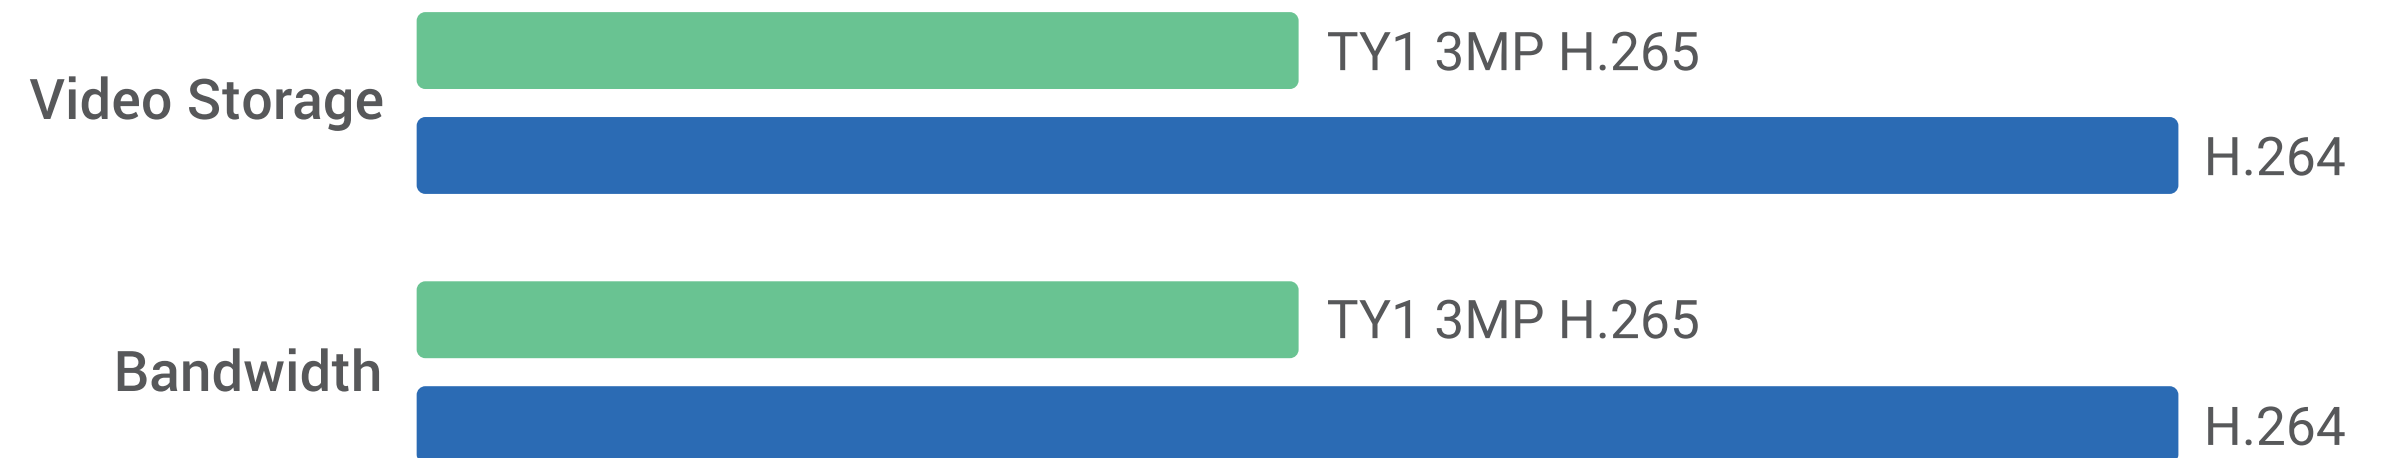

Protecting your data and privacy is our highest priority. Data transmission between the camera and the EZVIZ Cloud is encrypted from end to end. Only you have the keys to decrypt your data. To get an extra layer of privacy protection, you can always enable the camera's sleep mode on the EZVIZ App.

AES 128-bit encryption

TLS encryption Protocol

Multiple authentication steps

Save money on video storage and bandwidth.

The camera features the advanced H.265 video compression technology, achieving better video quality with only half the bandwidth and half the storage space of the previous H.264 video compression standard.

* The H.265 video compression applies when the 24/7 video recording is activated.

Two storage options.

Save your recordings with flexible and secured solutions. The TY1 comes with a built-in MicroSD card slot that can store up to 256 GB of recorded footage. You can also save your images to EZVIZ Cloud* for additional back-up.