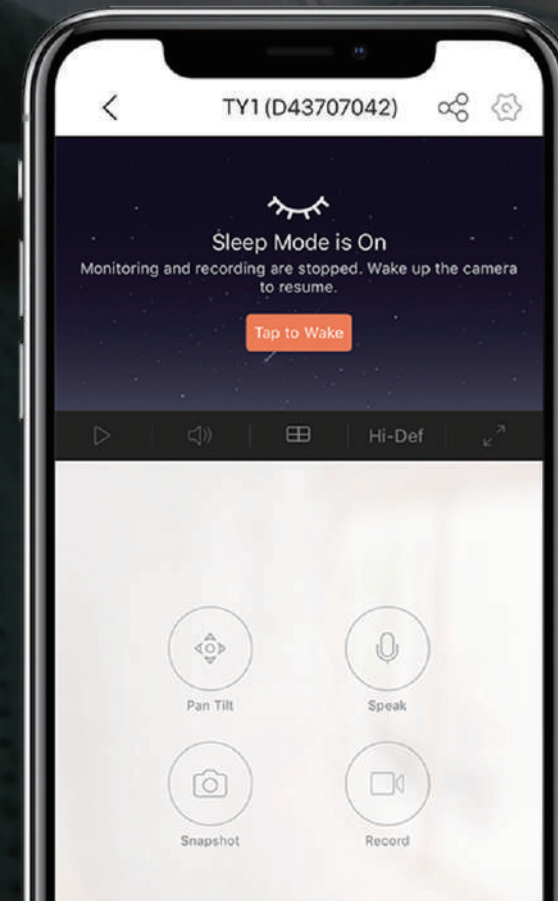

2MP

Zero blind spots.

Keep tabs on every corner with just one TY1. Its expansive 360-degree field-of-view ensures full coverage, so you don't miss a thing.

- Vertical rotation 55°
- Horizontal rotation 350°

Smart tracking.

When it detects a moving object, the TY1 is smart enough to automatically track its motion while alerting you with an image in real-time.

Communication, anytime.

Talk to your loved ones and deter unwelcome strangers – all by using the TY1's two-way communication feature. Using the EZVIZ App on your mobile device, you can easily and conveniently enjoy communication wherever you might be.

See further in the dark.

Enjoy round-the-clock protection with the TY1 camera. Using powerful Infrared LED lights, it lets you see up to 10 meters (33 feet) in dim light.

We protect your data and privacy.

Protecting your data and privacy is our highest priority. Data transmission between the camera and the EZVIZ Cloud is encrypted from end to end. Only you have the keys to decrypt your data. To get an extra layer of privacy protection, you can always enable the camera's sleep mode on the EZVIZ App.