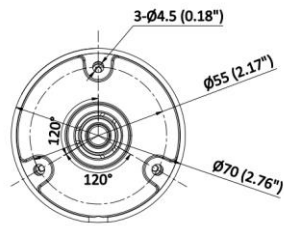

▪ Specification

Camera	
Image Sensor	2 MP CMOS
Max. Resolution	1920 (H) × 1080 (V)
Min. Illumination	0.02 Lux @ (F2.2, AGC ON), 0 Lux with IR
Shutter Time	PAL: 1/25 s to 1/50,000 s; NTSC: 1/30 s to 1/50,000 s
Day & Night	ICR
Angle Adjustment	Pan: 0 to 360°, Tilt: 0 to 90°, Rotate: 0 to 360°
Signal System	PAL/NTSC
Lens	
Lens Type	2.8 mm, 3.6 mm fixed focal lens
Focal Length & FOV	2.8 mm, horizontal FOV: 97°, vertical FOV: 54°, diagonal FOV: 113° 3.6 mm, horizontal FOV: 77°, vertical FOV: 43°, diagonal FOV: 90°
Lens Mount	M12
Illuminator	
Supplement Light Type	White Light, IR
Supplement Light Range	IR : Up to 20 m White Light : Up to 20 m
Image	
Image Parameters Switch	STD/HIGH-SAT/HIGHLIGHT
Image Settings	Brightness, Sharpness, Smart IR
Frame Rate	TVI: 1080p @ 30 fps, 1080p @ 25 fps AHD: 1080p @ 30 fps, 1080p @ 25 fps CVI: 1080p @ 30 fps, 1080p @ 25 fps CVBS: PAL/NTSC
Wide Dynamic Range (WDR)	Digital WDR
Image Enhancement	DWDR/BLC/HLC/Global
White Balance	Auto/Manual
AGC	Yes
Interface	
Video Output	Switchable TVI/AHD/CVI/CVBS
General	
Material	Metal
Dimension	∅70 mm × 138.8 mm (∅2.76" × 5.46")
Weight	Max. 265 g (0.58 lb.)
Operating Condition	-40 °C to 60 °C (-40 °F to 140 °F). Humidity: 90% or less (non-condensation)
Communication	HIKVISION-C
Language	English
Power Supply	12 VDC ± 25%, Max. 3.5 W *You are recommended to use one power adapter to supply the power for one camera.
Approval	
Protection	IP67

▪ **Available Model**

DS-2CE16D0T-EXLF(2.8mm)

DS-2CE16D0T-EXLF(3.6mm)

▪ **Dimension**

Unit: mm (inch)

▪ **Accessory**

▪ **Optional**

DS-1280ZJ-XS Junction box	DS-2280ZJ Wall mount
	
	