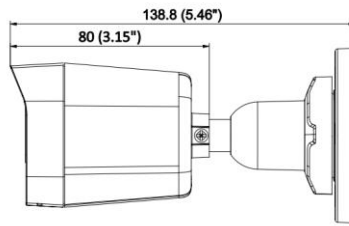

▪ Specification

Camera	
Image Sensor	2 MP CMOS
Max. Resolution	1920 (H) × 1080 (V)
Min. Illumination	0.02 Lux @ (F2.2, AGC ON), 0 Lux with IR
Shutter Time	PAL: 1/25 s to 1/50,000 s; NTSC: 1/30 s to 1/50,000 s
Day & Night	ICR
Angle Adjustment	Pan: 0 to 360°, Tilt: 0 to 90°, Rotate: 0 to 360°
Signal System	PAL/NTSC
Lens	
Lens Type	2.8 mm, 3.6 mm fixed focal lens
Focal Length & FOV	2.8 mm, horizontal FOV: 97°, vertical FOV: 54°, diagonal FOV: 113° 3.6 mm, horizontal FOV: 77°, vertical FOV: 43°, diagonal FOV: 90°
Lens Mount	M12
Illuminator	
Supplement Light Type	White Light, IR
Supplement Light Range	IR : Up to 20 m White Light : Up to 20 m
Image	
Image Parameters Switch	STD/HIGH-SAT/HIGHLIGHT
Image Settings	Brightness, Sharpness, Smart IR
Frame Rate	TVI: 1080p @ 30 fps, 1080p @ 25 fps AHD: 1080p @ 30 fps, 1080p @ 25 fps CVI: 1080p @ 30 fps, 1080p @ 25 fps CVBS: PAL/NTSC
Wide Dynamic Range (WDR)	Digital WDR
Image Enhancement	DWDR/BLC/HLC/Global
White Balance	Auto/Manual
AGC	Yes
Interface	
Video Output	Switchable TVI/AHD/CVI/CVBS
General	
Material	Metal
Dimension	∅70 mm × 138.8 mm (∅2.76" × 5.46")
Weight	Max. 265 g (0.58 lb.)
Operating Condition	-40 °C to 60 °C (-40 °F to 140 °F). Humidity: 90% or less (non-condensation)
Communication	HIKVISION-C
Language	English
Power Supply	12 VDC ± 25%, Max. 3.5 W *You are recommended to use one power adapter to supply the power for one camera.
Approval	
Protection	IP67

▪ **Available Model**

DS-2CE16D0T-EXLF(2.8mm)

DS-2CE16D0T-EXLF(3.6mm)

▪ **Dimension**

Unit: mm (inch)

▪ **Accessory**

▪ **Optional**

DS-1280ZJ-XS Junction box	DS-2280ZJ Wall mount
	
	