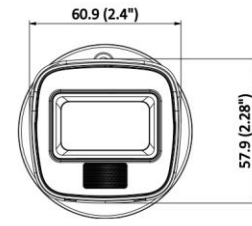

▪ Specification

Camera	
Image Sensor	2 MP CMOS
Max. Resolution	1920 (H) × 1080 (V)
Min. Illumination	0.02 Lux @ (F2.2, AGC ON), 0 Lux with IR
Shutter Time	PAL: 1/25 s to 1/50,000 s; NTSC: 1/30 s to 1/50,000 s
Day & Night	ICR
Angle Adjustment	Pan: 0 to 360°, Tilt: 0 to 90°, Rotate: 0 to 360°
Signal System	PAL/NTSC
Lens	
Lens Type	2.8 mm, 3.6 mm fixed focal lens
Focal Length & FOV	2.8 mm, horizontal FOV: 97°, vertical FOV: 54°, diagonal FOV: 113° 3.6 mm, horizontal FOV: 77°, vertical FOV: 43°, diagonal FOV: 90°
Lens Mount	M12
Illuminator	
Supplement Light Type	White Light, IR
Supplement Light Range	IR : Up to 20 m White Light : Up to 20 m
Image	
Image Parameters Switch	STD/HIGH-SAT/HIGHLIGHT
Image Settings	Brightness, Sharpness, Smart IR
Frame Rate	TVI: 1080p @ 30 fps, 1080p @ 25 fps AHD: 1080p @ 30 fps, 1080p @ 25 fps CVI: 1080p @ 30 fps, 1080p @ 25 fps CVBS: PAL/NTSC
Wide Dynamic Range (WDR)	Digital WDR
Image Enhancement	DWDR/BLC/HLC/Global
White Balance	Auto/Manual
AGC	Yes
Interface	
Video Output	Switchable TVI/AHD/CVI/CVBS
General	
Material	Metal
Dimension	∅70 mm × 138.8 mm (∅2.76" × 5.46")
Weight	Max. 265 g (0.58 lb.)
Operating Condition	-40 °C to 60 °C (-40 °F to 140 °F). Humidity: 90% or less (non-condensation)
Communication	HIKVISION-C
Language	English
Power Supply	12 VDC ± 25%, Max. 3.5 W *You are recommended to use one power adapter to supply the power for one camera.
Approval	
Protection	IP67

▪ **Available Model**

DS-2CE16D0T-EXLF(2.8mm)

DS-2CE16D0T-EXLF(3.6mm)

▪ **Dimension**

Unit: mm (inch)

▪ **Accessory**

▪ **Optional**

DS-1280ZJ-XS Junction box	DS-2280ZJ Wall mount
	
	