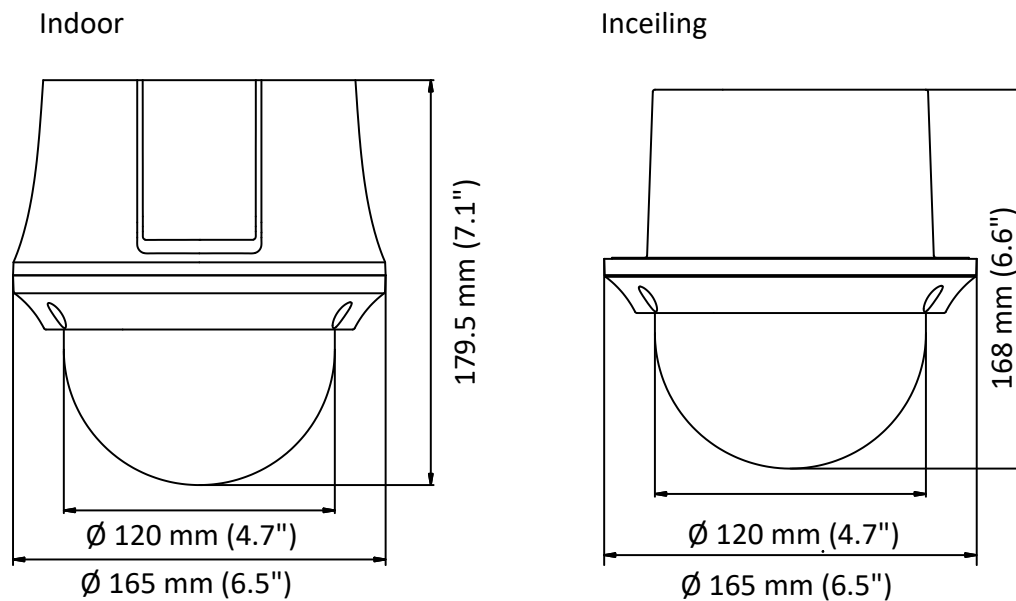

Order Model

DS-2AE4225T-D3(C)

Dimensions