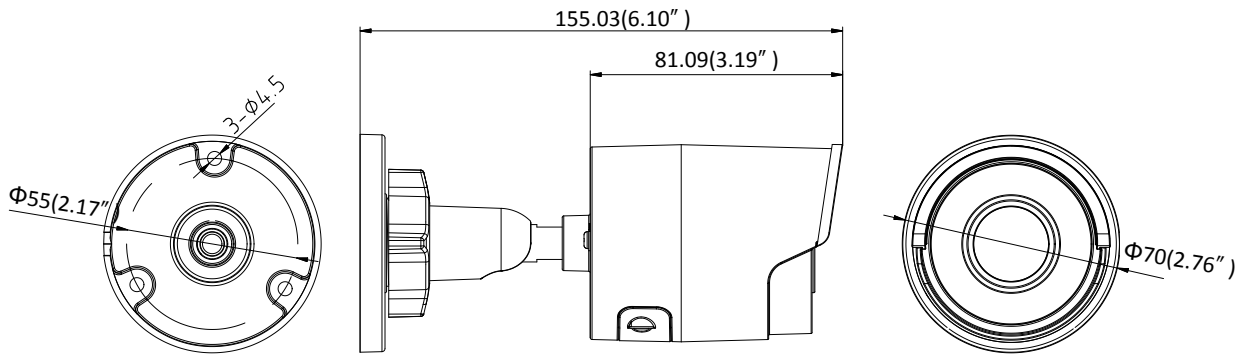

Dimension

Accessory

Distributed by

HIKVISION®

Headquarters

No.555 Qianmo Road, Binjiang District,
Hangzhou 310051, China
T +86-571-8807-5998
overseasbusiness@hikvision.com

Hikvision USA
T +1-909-895-0400
sales.usa@hikvision.com

Hikvision Australia
T +61-2-8599-4233
salesau@hikvision.com

Hikvision India
T +91-22-28469900
sales@pramahikvision.com

Hikvision Canada
T +1-866-200-6690
sales.canada@hikvision.com

Hikvision Thailand
T +662-275-9949
sales.thailand@hikvision.com

Hikvision Europe
T +31-23-5542770
sales.eu@hikvision.com

Hikvision Italy
T +39-0438-6902
info.it@hikvision.com

Hikvision Brazil
T +55 11 3318-0050
Latam.support@hikvision.com

Hikvision Turkey
T +90 (216)521 7070- 7074
sales.tr@hikvision.com

Hikvision Malaysia
T +601-7652-2413
sales.my@hikvision.com

Hikvision UK & Ireland
T +01628-902140
sales.uk@hikvision.com

Hikvision South Africa
Tel: +27 (10) 0351172
sale.africa@hikvision.com

Hikvision France
T +33(0)1-85-330-450
info.fr@hikvision.com

Hikvision Kazakhstan
T +7-727-9730667
nikia.panfilov@hikvision.ru

Hikvision Vietnam
T +84-974270888
sales.vt@hikvision.com

Hikvision UAE
T +971-4-4432090
salesme@hikvision.com

Hikvision Singapore
T +65-6684-4718
sg@hikvision.com

Hikvision Spain
T +34-91-737-16-55
info.es@hikvision.com

Hikvision Tashkent
T +99-87-1238-9438
uzb@hikvision.ru

Hikvision Hong Kong
T +852-2151-1761
info.hk@hikvision.com

Hikvision Russia
T +7-495-669-67-99
sateru@hikvision.com

Hikvision Korea
T +82-(0)31-731-8817
sales.korea@hikvision.com

Hikvision Poland
T +48-22-460-01-50
info.pl@hikvision.com

Hikvision Indonesia
T +62-21-2933759
Sales.Indonesia@hikvision.com

Hikvision Colombia
sales.colombia@hikvision.com