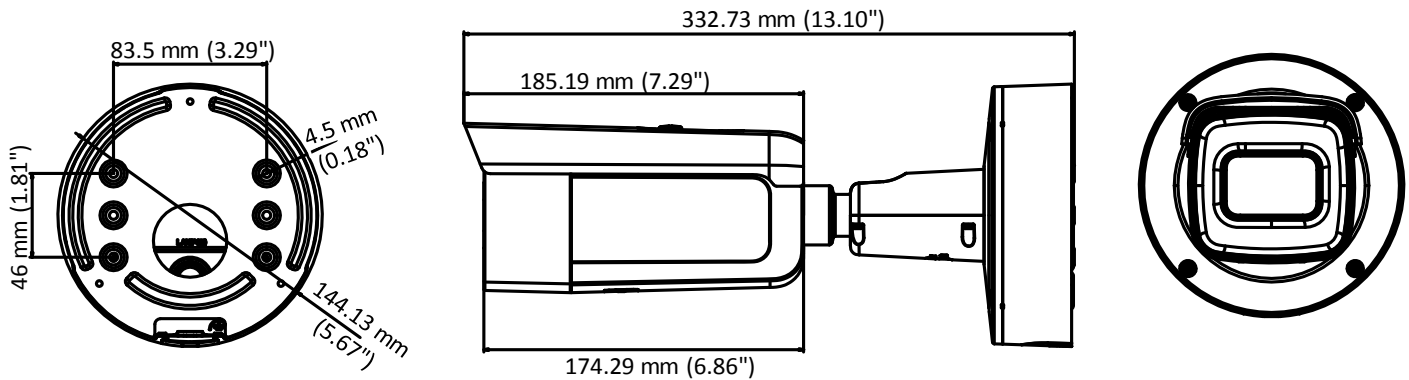

Available Model:

DS-2CD2625FWD-IZS

Dimensions

Accessories

DS-1275ZJ-S-SUS
Vertical Pole Mount

Distributed by