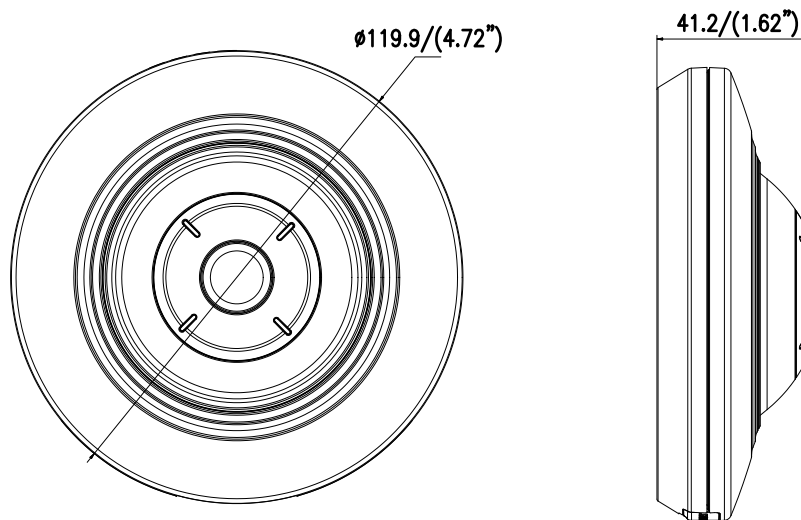

Detection	Motion detection, dynamic analysis, intrusion detection, line crossing detection
Protocols	TCP/IP, ICMP, HTTP, HTTPS, FTP, DHCP, DNS, DDNS, RTP, RTSP, RTCP, PPPoE, NTP, UPnP, SMTP, SNMP, IGMP, 802.1X, QoS, IPv6
Standard	ONVIF (PROFILE S, PROFILE G), ISAPI
General Function	One-key reset, anti-flicker, password protection, privacy mask, IP Address filtering, heartbeat, watermark
Firmware Version	V5.5.52
Interface	
Communication Interface	1 RJ45 10M/100M self-adaptive Ethernet port
Audio (-S)	1 audio input (line in), 1 audio output interface
Alarm (-S)	1 alarm input, 1 alarm output (DC24V, 1A or AC110V, 500mA, max.)
On-board Storage	Built-in microSD/SDHC/SDXC slot, up to 128 G
General	
Operating Conditions	-10 °C to +50 °C (-14 °F to +122 °F), Humidity 95% or less (non-condensing)
Power Supply	12 VDC, 0.5 A, max. 6 W PoE (802.3af, 36 V to 57 V), 0.2 A to 0.1 A, max. 7.5 W
IR Range	Up to 8 m
Dimensions	Φ 119.9 × 41.2 mm (Φ 4.72" × 1.62")
Weight	600 g (1.32 lbs.)

Available Model

DS-2CD2955FWD-I (1.05 mm), DS-2CD2955FWD-IS (1.05 mm)

Dimension

Unit: mm(inch)

Accessory**DS-1294ZJ**
Wall mount**DS-1281ZJ-DM27**
Inclined ceiling mount**DS-1297ZJ**
Pendant mount
(extendable)**DS-1299ZJ**
Pendant mount