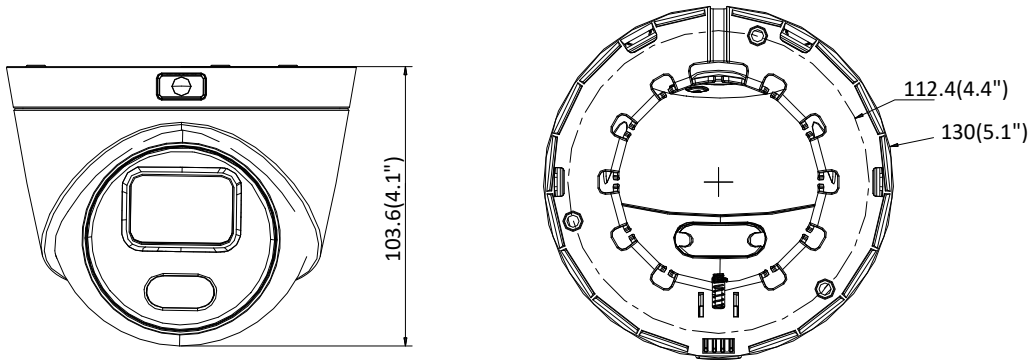

API	ONVIF (PROFILE S, PROFILE G), ISAPI
Simultaneous Live View	Up to 6 channels
User/Host	Up to 32 users 3 levels: Administrator, Operator and User
Client	iVMS-4200, Hik-Connect, iVMS-4500, iVMS-5200
Web Browser	IE8+, Chrome 31.0-44, Firefox 30.0-51, Safari 8.0+
Interface	
Communication Interface	1 RJ45 10M/100M self-adaptive Ethernet port
On-board Storage	Built-in micro SD/SDHC/SDXC slot, up to 128 GB
Reset Button	Yes
SVC	H.265 encoding and H.264 encoding support
Smart Feature-set	
Behavior Analysis	Line crossing detection, intrusion detection
General	
Operating Conditions	-30 °C to +60 °C (-22 °F to +140 °F), humidity 95% or less (non-condensing)
Power Supply	12 VDC ± 25%, 5.5 mm coaxial power plug PoE (802.3af, class 3)
Power Consumption	12 VDC, 0.5 A, max: 6 W PoE: (802.3af, 36 V to 57 V), 0.3 A to 0.1 A, max: 7.5 W
Visible Light Range	Warm white LEDs (3000K), up to 30m
Protection Level	IP67
Material	Camera body: Front cover: plastic, back cover: metal Bottom base: plastic
Dimensions	Camera: $\Phi 130 \times 103.6$ mm ($\Phi 5.1'' \times 4.1''$)
Weight	Camera: 500 g (1.1 lb.)

Available Models

DS-2CD2347G3E-L (4/6 mm)

Dimensions

Unit: mm

Accessories

DS-1273ZJ-130-TRL
Wall mount

DS-1271ZJ-130-TRL
Pendant mount

DS-1275ZJ
Vertical pole mount