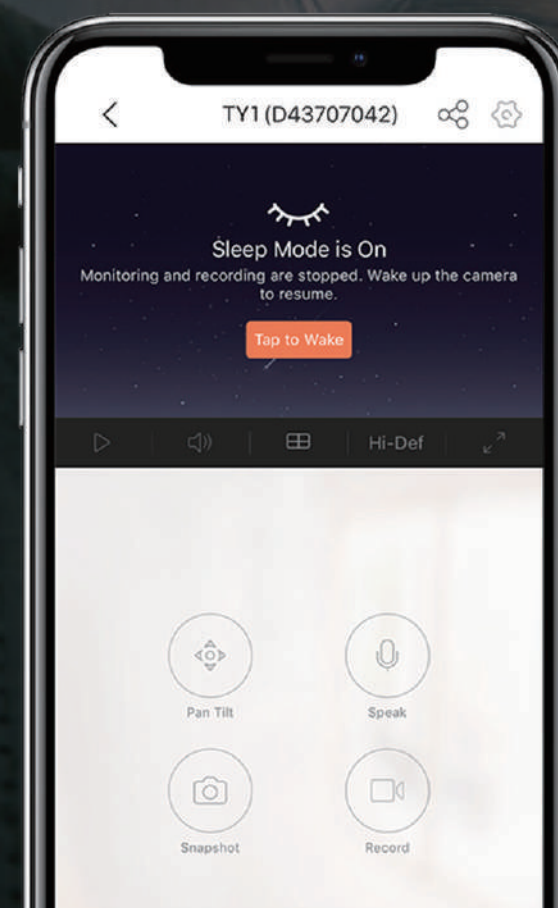

2MP

Zero blind spots.

Keep tabs on every corner with just one TY1. Its expansive 360-degree field-of-view ensures full coverage, so you don't miss a thing.

- Vertical rotation 55°
- Horizontal rotation 350°

Smart tracking.

When it detects a moving object, the TY1 is smart enough to automatically track its motion while alerting you with an image in real-time.

Communication, anytime.

Talk to your loved ones and deter unwelcome strangers – all by using the TY1's two-way communication feature. Using the EZVIZ App on your mobile device, you can easily and conveniently enjoy communication wherever you might be.

See further in the dark.

Enjoy round-the-clock protection with the TY1 camera. Using powerful Infrared LED lights, it lets you see up to 10 meters (33 feet) in dim light.

We protect your data and privacy.

Protecting your data and privacy is our highest priority. Data transmission between the camera and the EZVIZ Cloud is encrypted from end to end. Only you have the keys to decrypt your data. To get an extra layer of privacy protection, you can always enable the camera's sleep mode on the EZVIZ App.