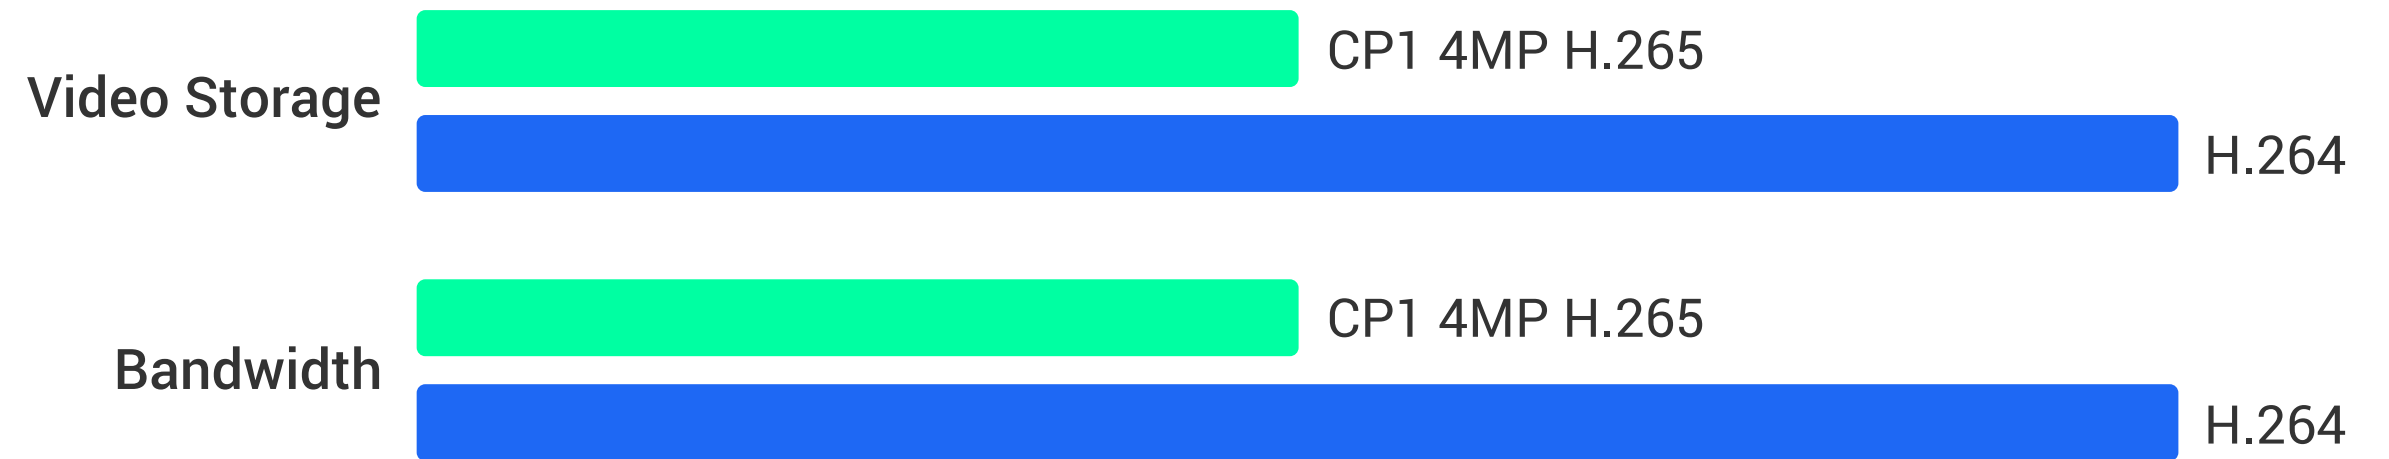

Protecting your data and privacy is our highest priority. Data transmission between the camera and the EZVIZ Cloud is encrypted from end to end. Only you have the keys to decrypt your data. To get an extra layer of privacy protection, you can always enable the camera's sleep mode on the EZVIZ App.

AES 128-bit encryption

TLS encryption Protocol

Multiple authentication steps

Save money on video storage and bandwidth.

The camera features the advanced H.265 video compression technology, achieving better video quality with only half the bandwidth and half the storage space of the previous H.264 video compression standard.

* The H.265 video compression applies when the 24/7 video recording is activated.

Two storage options.

Save your recordings with flexible and secured solutions. The CP1 comes with a built-in MicroSD card slot that can store up to 256 GB of recorded footage. You can also save your images to EZVIZ Cloud* for additional back-up.