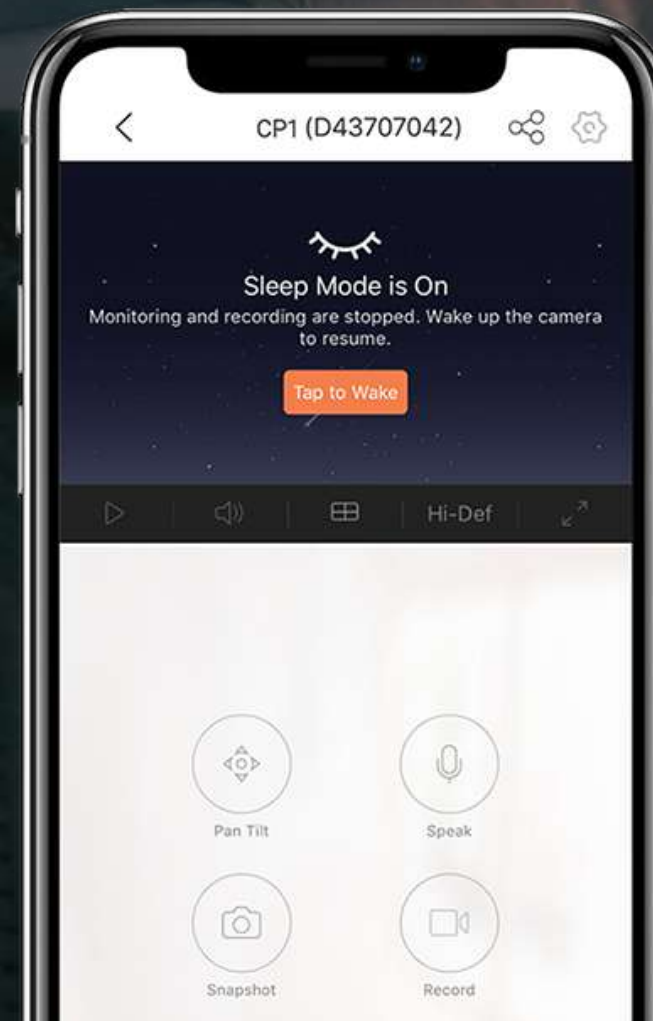

View from Anywhere

Wi-Fi 2.4 GHz

MicroSD Slot
(up to 256 GB)

Records every corner in 2K resolution.

This powerful camera records images in 2K resolution, rendering crisp details even in 4x digital zoom, so you see everything clearly in live video and playback.

Smart tracking.

When it detects a moving object, the CP1 is smart enough to automatically track its motion while alerting you with an image in real-time.

Communication, anytime.

Talk to your loved ones and deter unwelcome strangers – all by using the CP1's two-way communication feature. Using the EZVIZ App on your mobile device, you can easily and conveniently enjoy communication wherever you might be.

See further in the dark.

Enjoy round-the-clock protection with the CP1 camera. Using powerful Infrared LED lights, it lets you see up to 10 meters (33 feet) in dim light.

We protect your data and privacy.

Protecting your data and privacy is our highest priority. Data transmission between the camera and the EZVIZ Cloud is encrypted from end to end. Only you have the keys to decrypt your data. To get an extra layer of privacy protection, you can always enable the camera's sleep mode on the EZVIZ App.