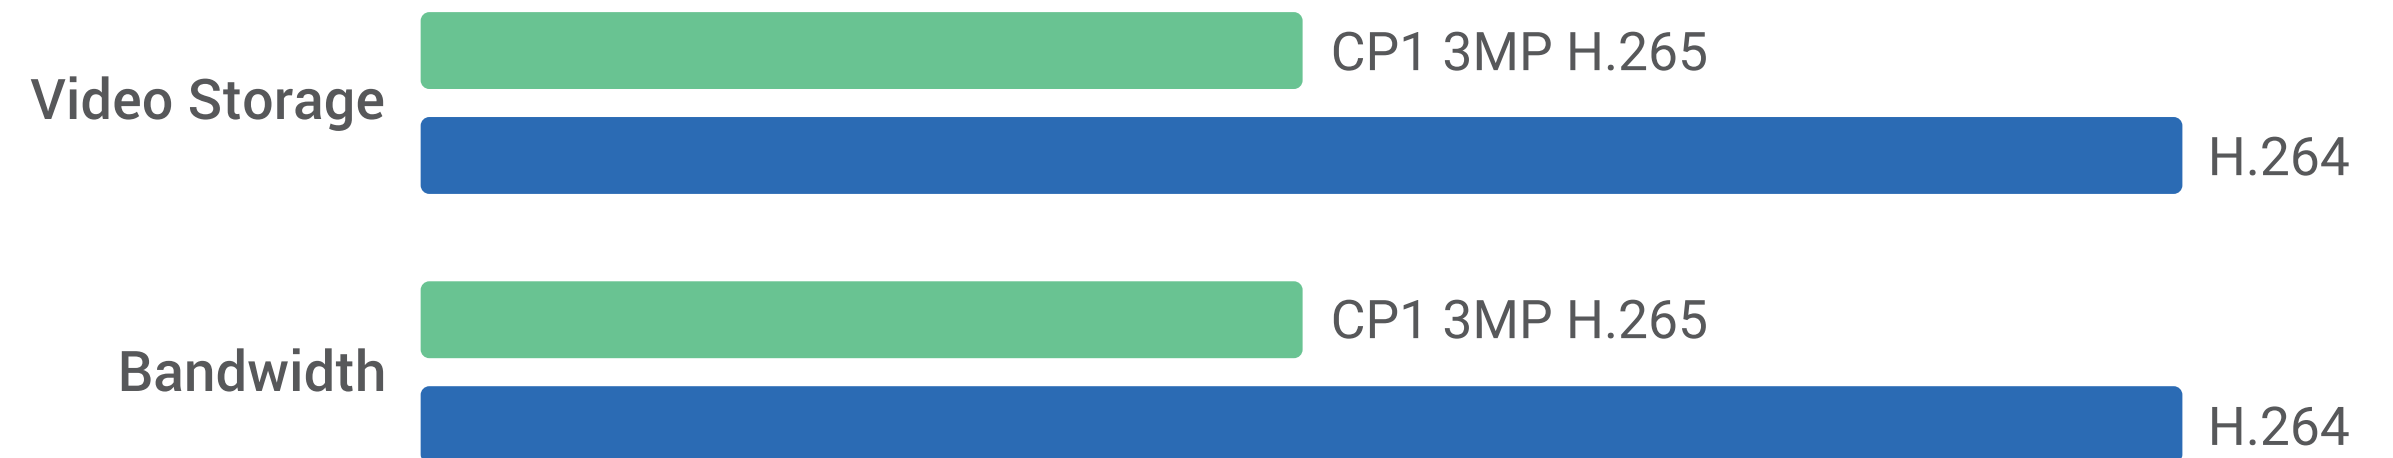

Save money on video storage and bandwidth.

The camera features the advanced H.265 video compression technology, achieving better video quality with only half the bandwidth and half the storage space of the previous H.264 video compression standard.

* The H.265 video compression applies when the 24/7 video recording is activated.

Two storage options.

Save your recordings with flexible and secured solutions. The CP1 comes with a built-in MicroSD card slot that can store up to 256 GB of recorded footage. You can also save your images to EZVIZ Cloud* for additional back-up.

* Cloud storage service is only available in certain markets. Please verify the availability before making any purchase.