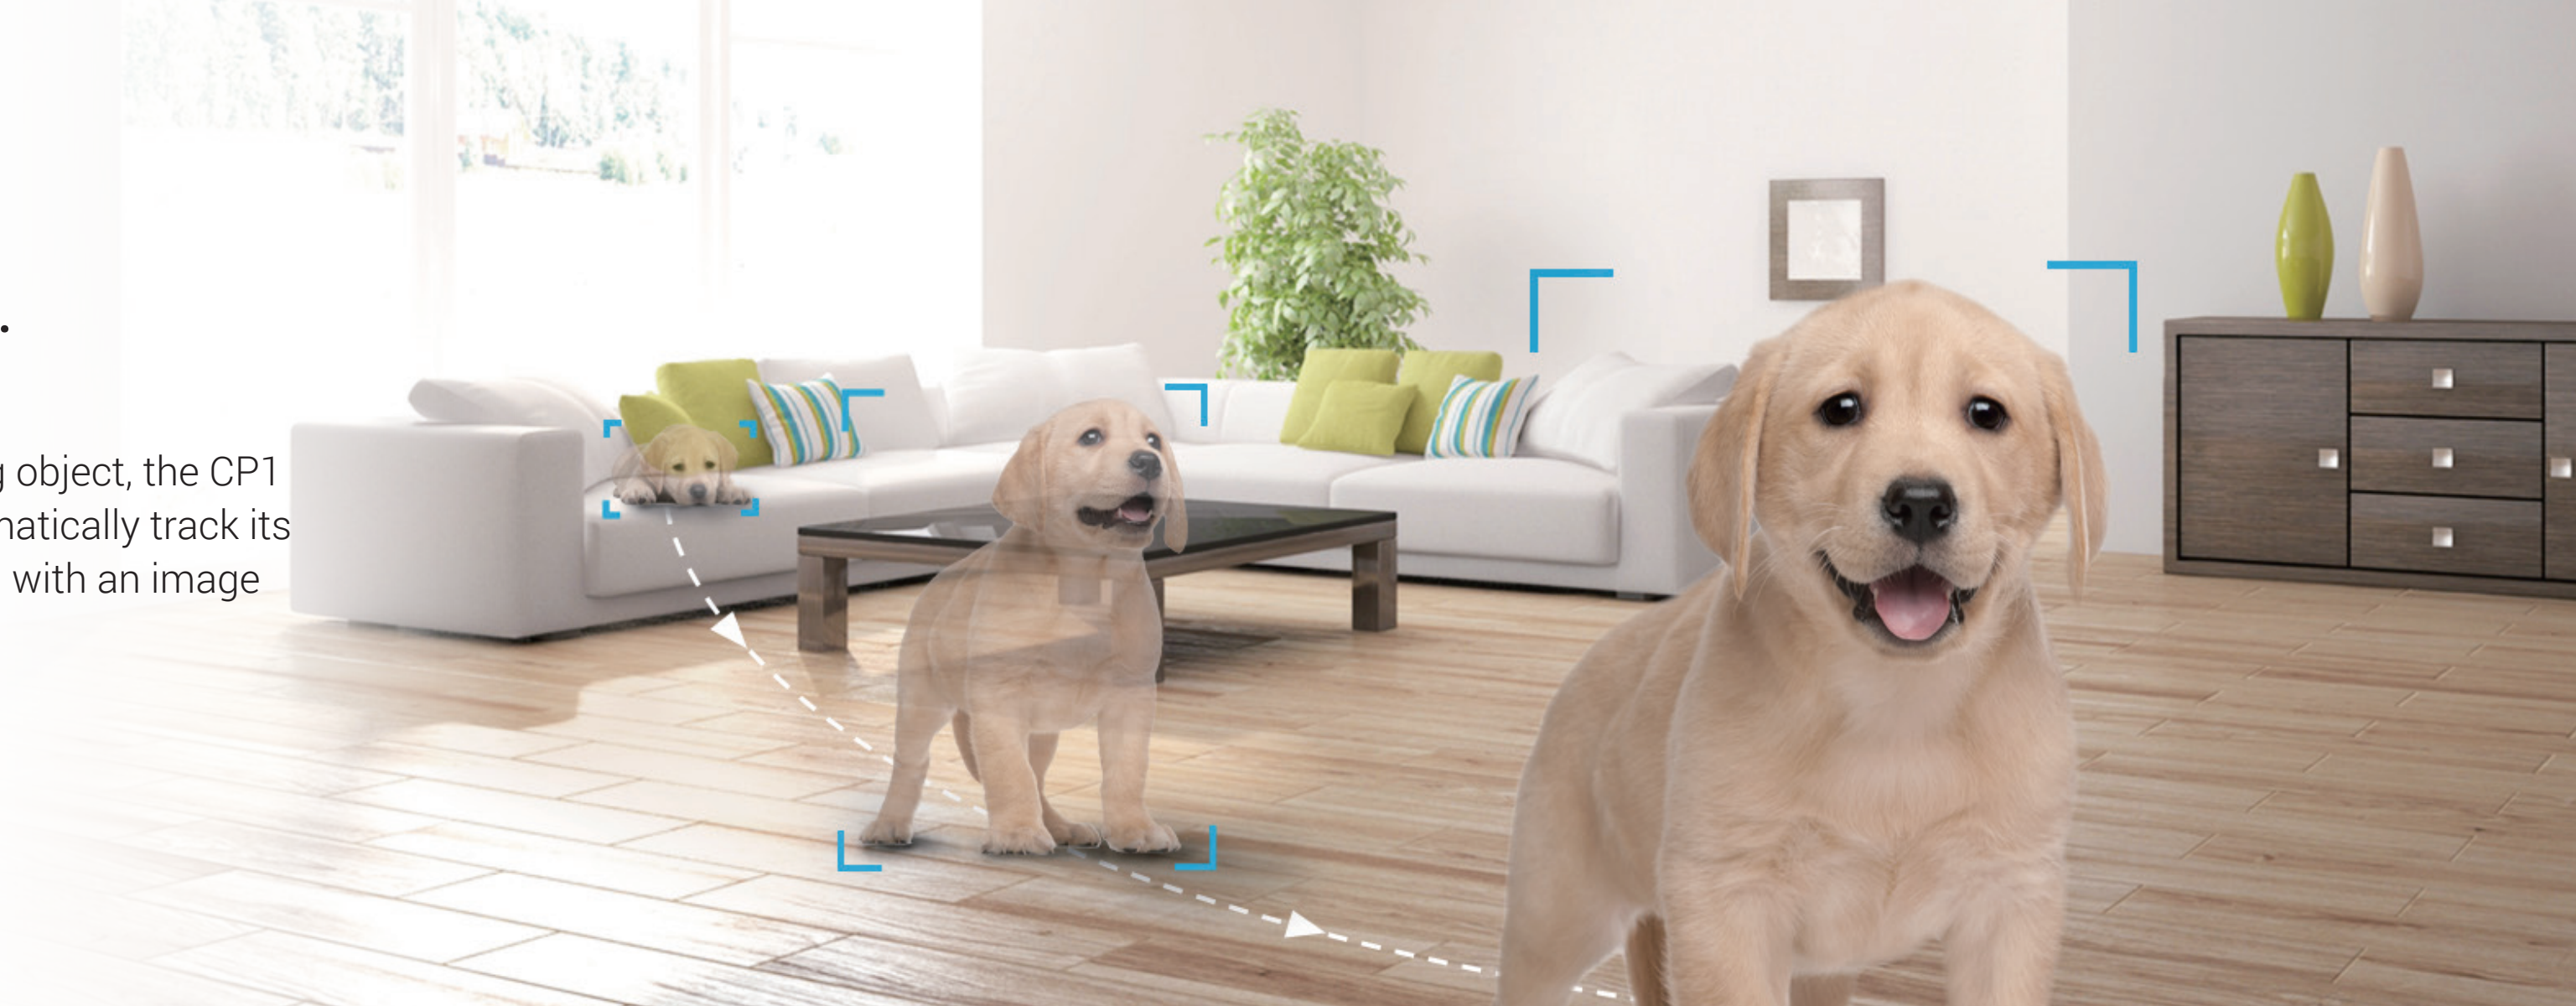

## Zero blind spots.

Keep tabs on every corner with just one CP1. Its expansive 360-degree field-of-view ensures full coverage, so you don't miss a thing.

- Vertical rotation 55°
- Horizontal rotation 350°

## Smart tracking.

When it detects a moving object, the CP1 is smart enough to automatically track its motion while alerting you with an image in real-time.

## Communication, anytime.

Talk to your loved ones and deter unwelcome strangers – all by using the CP1's two-way communication feature. Using the EZVIZ App on your mobile device, you can easily and conveniently enjoy communication wherever you might be.