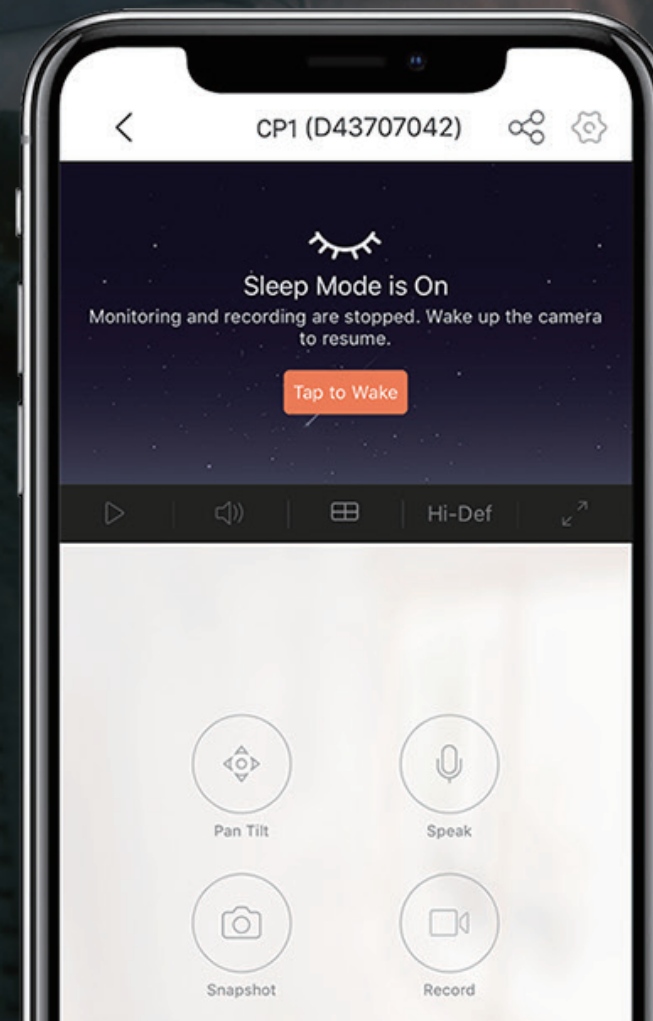

## Smart tracking.

When it detects a moving object, the CP1 is smart enough to automatically track its motion while alerting you with an image in real-time.

## Communication, anytime.

Talk to your loved ones and deter unwelcome strangers – all by using the CP1's two-way communication feature. Using the EZVIZ App on your mobile device, you can easily and conveniently enjoy communication wherever you might be.

## See further in the dark.

Enjoy round-the-clock protection with the CP1 camera. Using powerful Infrared LED lights, it lets you see up to 10 meters (33 feet) in dim light.

## We protect your data and privacy.

Protecting your data and privacy is our highest priority. Data transmission between the camera and the EZVIZ Cloud is encrypted from end to end. Only you have the keys to decrypt your data. To get an extra layer of privacy protection, you can always enable the camera's sleep mode on the EZVIZ App.