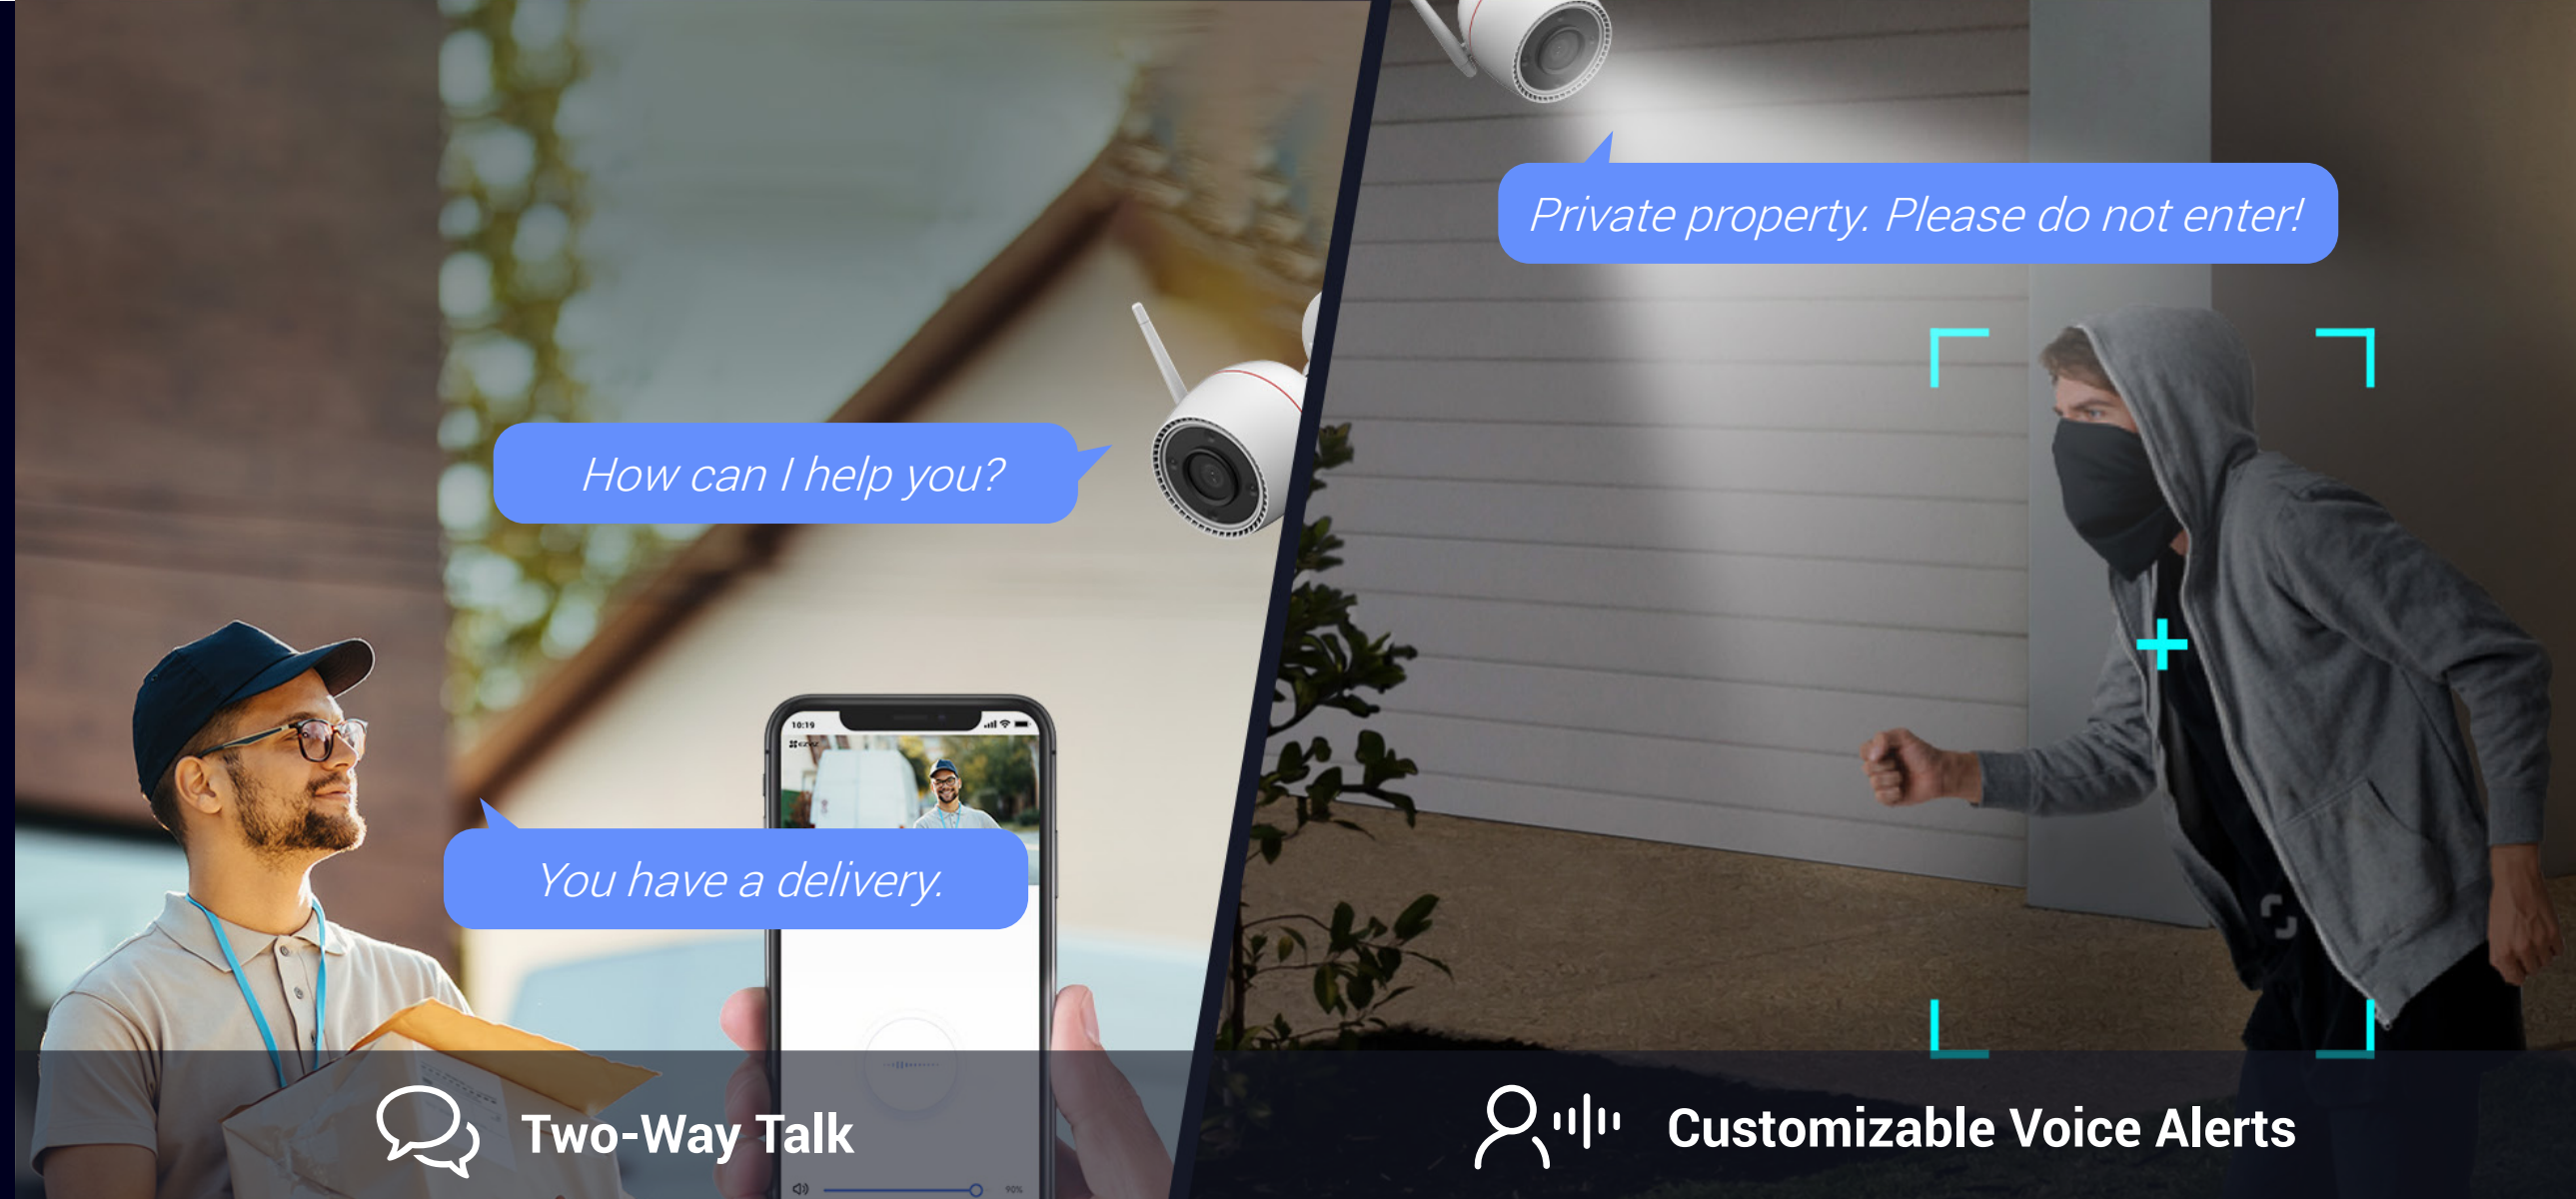

# Useful AI features for smarter controls

AI-Powered Human Shape Detection

Waving-Hand Recognition & Control

Customizable Detection Zone

FREE No Subscription Fee

## Receive smarter notifications

The camera's on-board AI algorithm helps distinguish and detect moving people in particular. It reduces alerts caused by falling leaves or flying insects, and informs you when someone enters your property area.

## Ring up a call by simply waving your hand

Your family members or visitors can initiate a video call to your phone<sup>3</sup> by waving at the camera. Whenever your kids come home from school, they can let you know.

## A vigilant guard who works around the clock

The H3c 2K+ integrates EZVIZ's beloved active defense function to provide an extra layer of protection. Upon detection of intruders, the camera will set off a loud siren and flash two spotlights<sup>4</sup> to warn them away.