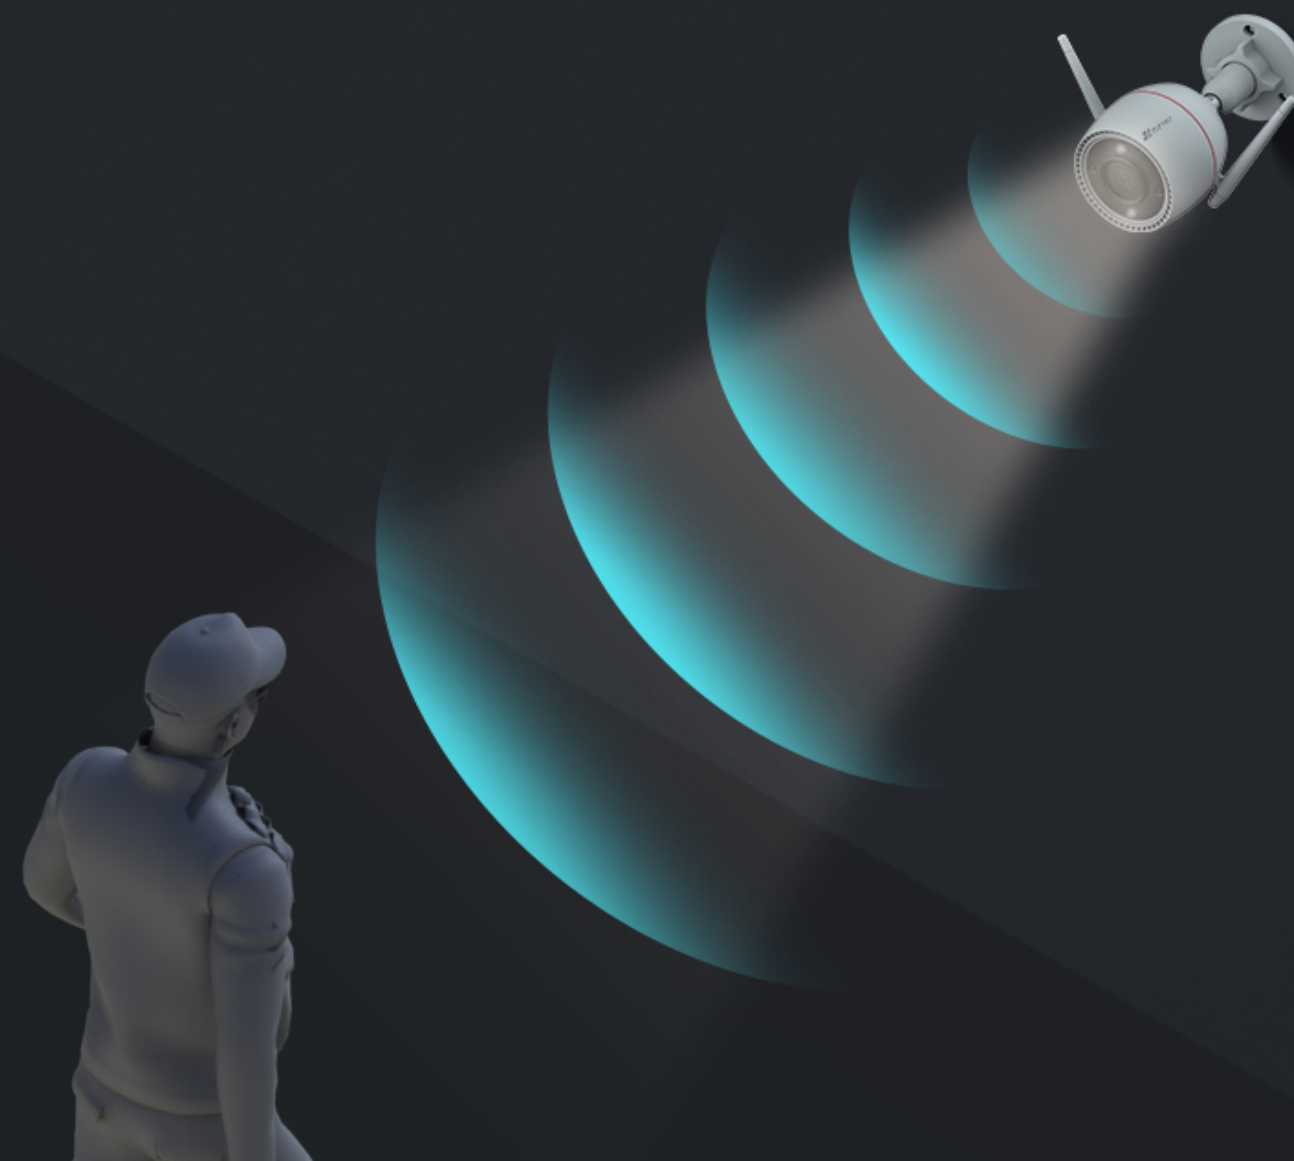

## Receive smarter notifications

The camera's on-board AI algorithm helps distinguish and detect moving people in particular. It reduces alerts caused by falling leaves or flying insects, and informs you when someone enters your property area.

## Ring up a call by simply waving your hand

Your family members or visitors can initiate a video call to your phone<sup>3</sup> by waving at the camera. Whenever your kids come home from school, they can let you know.

## A vigilant guard who works around the clock

The H3c 2K+ integrates EZVIZ's beloved active defense function to provide an extra layer of protection. Upon detection of intruders, the camera will set off a loud siren and flash two spotlights<sup>4</sup> to warn them away.

## Smart integration, hands-free control

---

You can integrate the H3c 2K+ to your existing smart home system. Voice-enable the live viewing with “Hey Google” or “Alexa” to check what’s happening on a bigger screen.