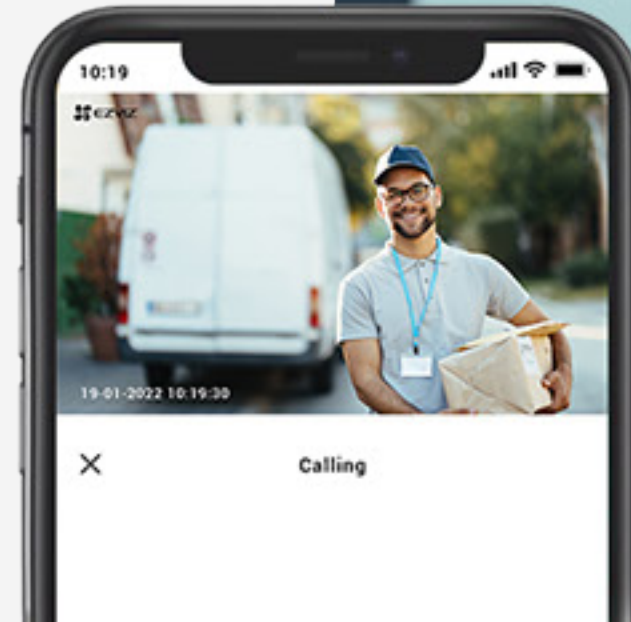

1080p

2K

On-device AI for smarter detection

The camera's on-board AI algorithm helps it identify moving people and vehicles in particular. It reduces alerts caused by falling leaves or flying insects, and informs you when someone parks in your property area without permission.

AI-Powered Human /
Vehicle Shape Detection

Customizable
Detection Zone

FREE

No Subscription
Fee

Rest assured, knowing your night is well protected

The camera makes sure that no one can easily sneak in under the cover of darkness. Choose between the color mode or the infrared mode as you'd like. Or, you can set the camera to the "smart night vision" mode so its vision can automatically switch from black-and-white to full color upon motion detection.

Up to **30M** Color Night Vision

A vigilant guard that works 24/7

The camera features the active defense function to provide an extra layer of protection. Upon detection of intruders, the camera will set off a loud siren and flash two spotlights³ for on-site deterrence.

Greeting can be this easy

Enjoy two-way communications by simply using your phone. Or, pre-record specific voice messages that automatically play when people are detected on camera.

Metal-bodied for tough conditions