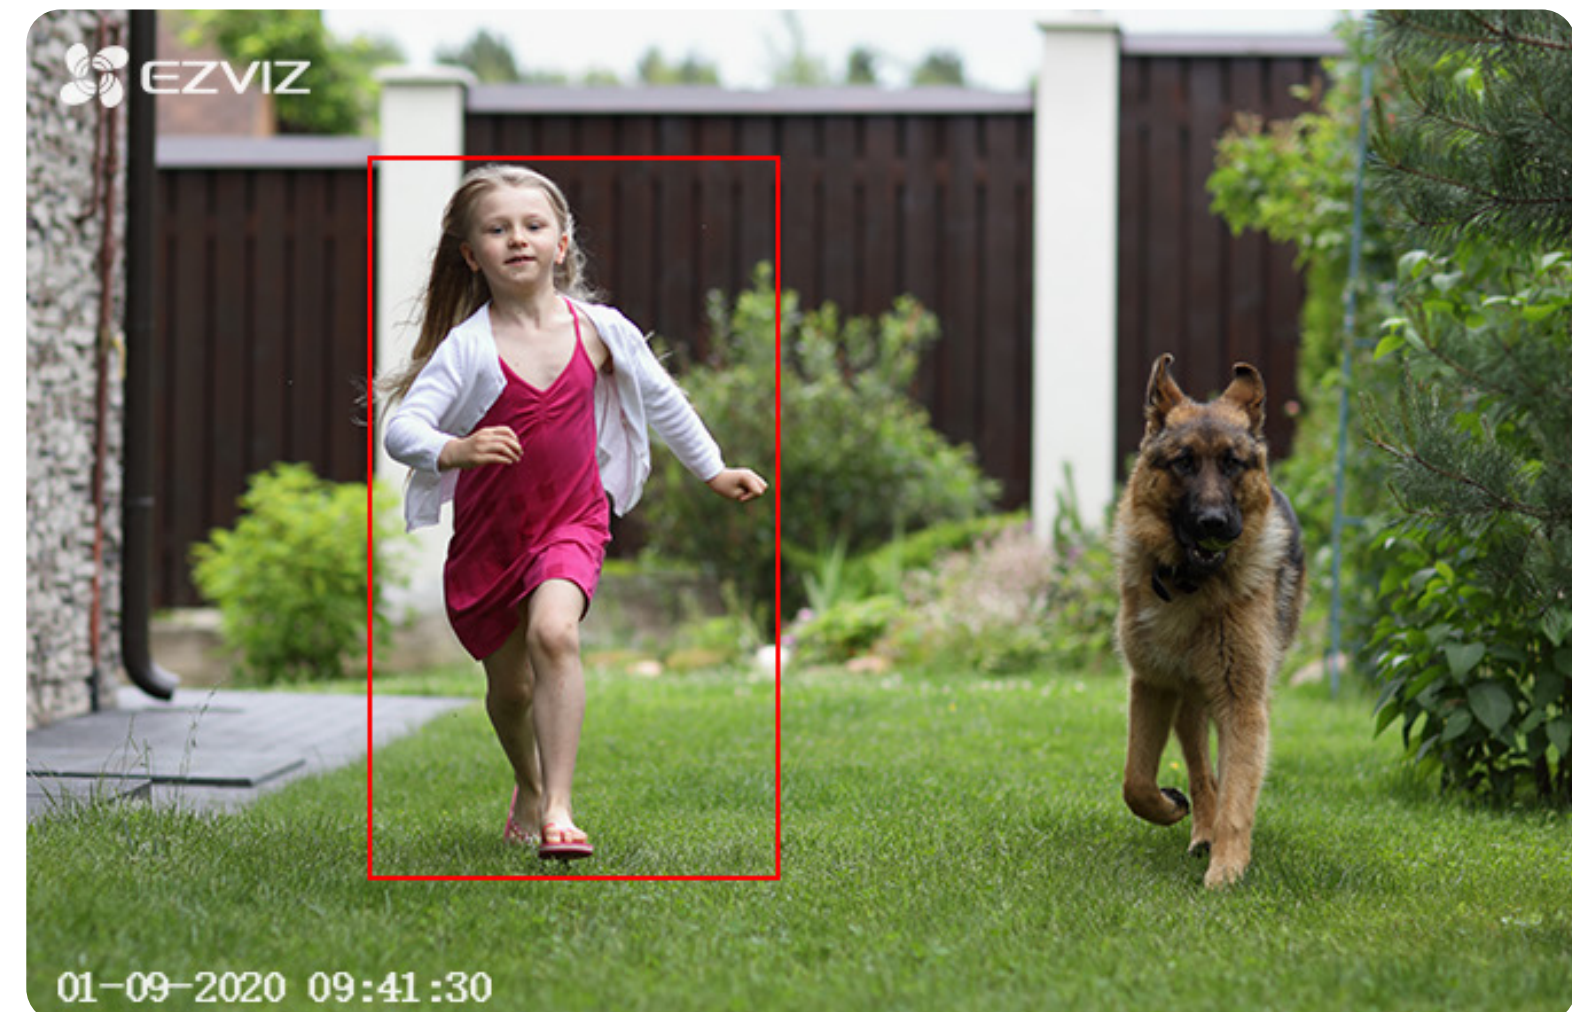

## Or, enable color vision when necessary.

If you don't need extra lighting, just switch the camera to the black & white night vision via the EZVIZ App and still see 30 meters (98 ft.) far. A third night vision mode is unbelievably smart – it automatically turns on the spotlights upon detection of suspicious motion, so both notifications and remote look-ins will be in full-color.

## AI-powered person detection.

As an upgrade from simple motion detection, the embedded AI algorithm intelligently detects the motion of human shapes in real-time. When people enter your customized detection area, you will be alerted immediately.

## Enhanced connection.

Boasting wall-penetration and anti-interference capabilities, the dual-antenna C3W Pro camera handles long-range transmission easily. Enjoy the confidence to install the camera at the front gate or in your yard while maintaining a steady and reliable connection.