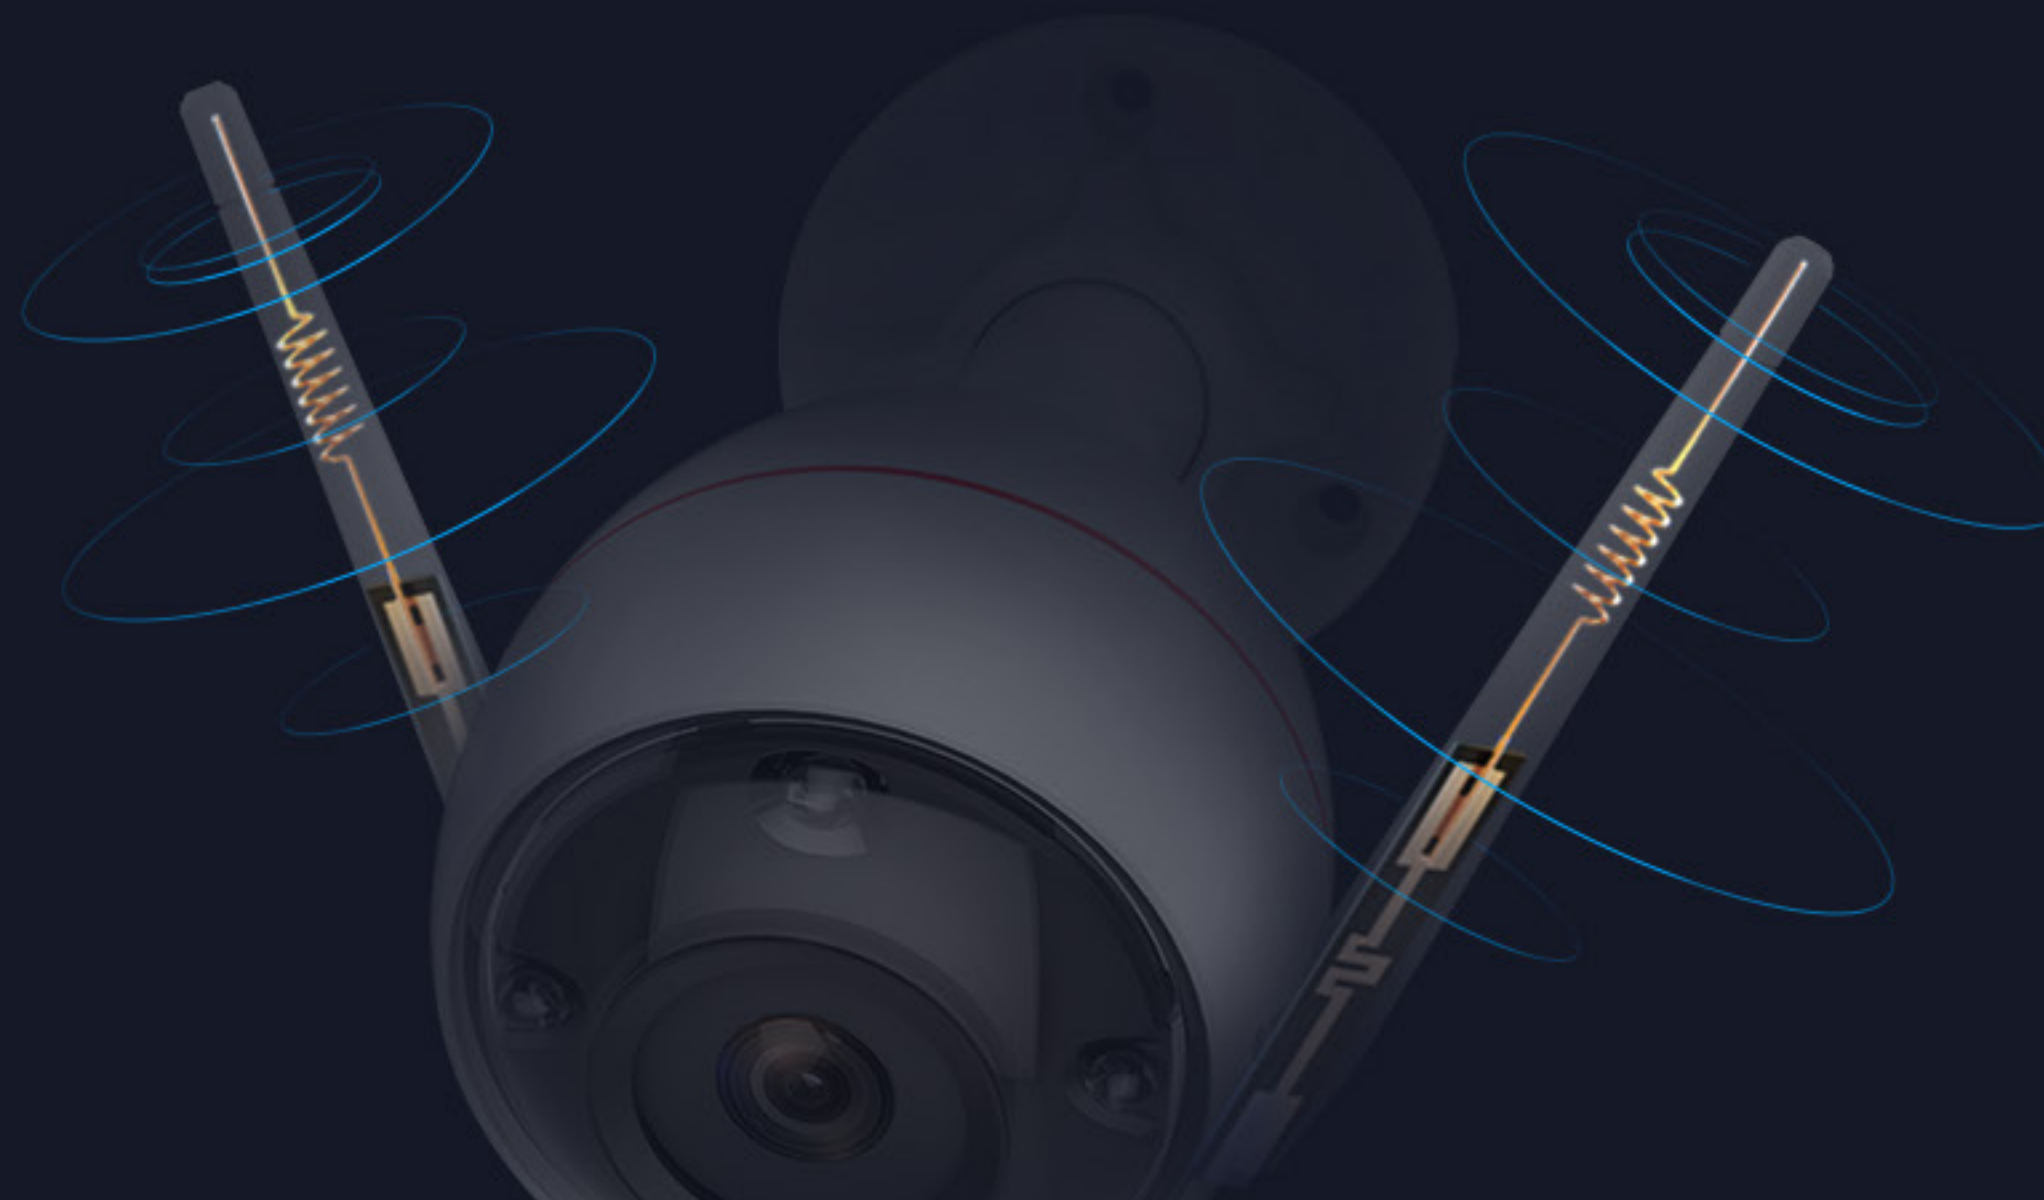

## AI-powered person detection.

As an upgrade from simple motion detection, the embedded AI algorithm intelligently detects the motion of human shapes in real-time. When people enter your customized detection area, you will be alerted immediately.

## Talk, as if you were there.

---

Not every outdoor security camera supports two-way communication. The C3W Pro camera took this function to a new height with a high-fidelity speaker and a microphone that features an ultra-long pickup range, so you can hear loud and clear. Or talk as if you were there.

## Enhanced connection.

Boasting wall-penetration and anti-interference capabilities, the dual-antenna C3W Pro camera handles long-range transmission easily. Enjoy the confidence to install the camera at the front gate or in your yard while maintaining a steady and reliable connection.

## Simple installation.

---

The C3W Pro camera features a 360° swivel and base so that you can install it on your ceiling or wall securely. In just a few minutes, you have a sophisticated security system.