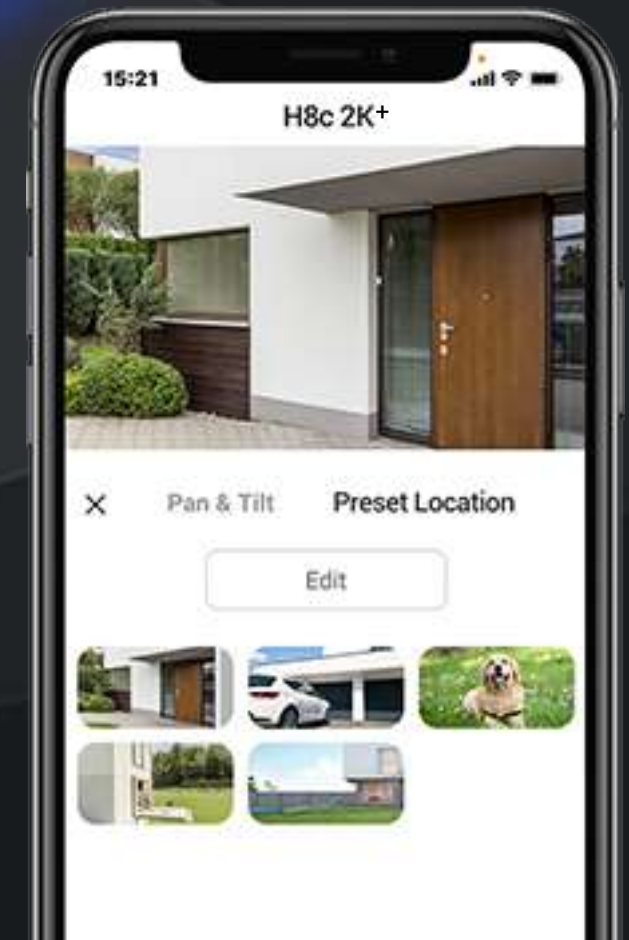

Pin down the spots that matter to you most

No matter how complicated the tracking is, the camera always knows its way back to your preferred viewing angle. You can pinpoint up to 12 angles via the EZVIZ App. Just click on your pre-set dots and the camera will automatically resume its place.

How can I help you?

You have a delivery

Hear and speak with visitors as if you were there

With the H8c 2K+, you can simply use your smartphone to hear and speak to a deliveryman, greet guests, or ask strangers to leave your property – even if you're not home.