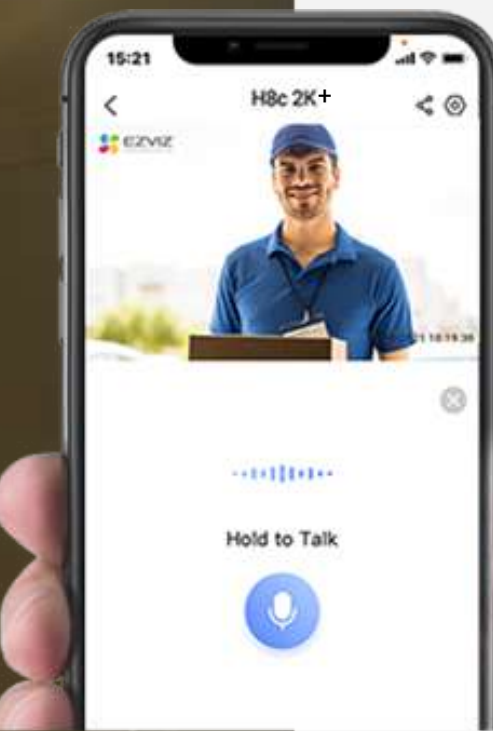

360° View

350°
Horizontal

80°
Vertical

A smart eye that locks on, zooms in and follows

The H8c 2K+ distinguishes people from pets or insignificant moving objects. When a human motion is detected, the camera will automatically rotate to track its movement and zoom in to record the activity. When in action, it makes it hard for your loved ones to stay out of sight.

Pin down the spots that matter to you most

No matter how complicated the tracking is, the camera always knows its way back to your preferred viewing angle. You can pinpoint up to 12 angles via the EZVIZ App. Just click on your pre-set dots and the camera will automatically resume its place.

Front Door

Front Yard

Garage

How can I help you?

You have a delivery

Hear and speak with visitors as if you were there

With the H8c 2K+, you can simply use your smartphone to hear and speak to a deliveryman, greet guests, or ask strangers to leave your property – even if you're not home.

Designed to make protection last all night

01 Impressive, far-reaching night vision

The camera ensures that no one sneaks in under the cover of darkness. It helps you see far enough to know what's going on around your home.