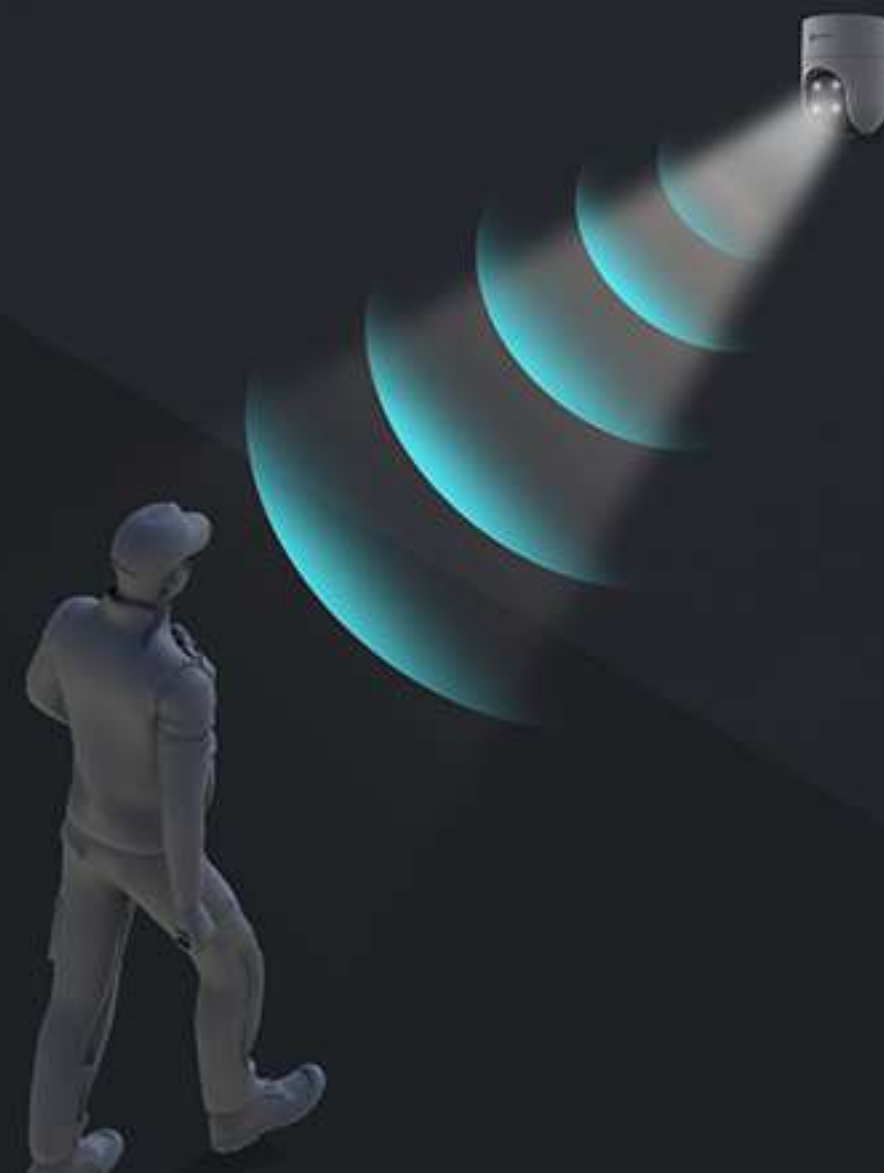

2K+ Resolution

360° Panoramic Coverage

Color Night Vision

AI-Powered Human Shape Detection

Auto-Zoom Tracking

One-Click Return to Pre-Set Directions

Weatherproof Design

Active Defense with Siren and Strobe Light

360° View

350°
Horizontal

80°
Vertical

A smart eye that locks on, zooms in and follows

The H8c 2K+ distinguishes people from pets or insignificant moving objects. When a human motion is detected, the camera will automatically rotate to track its movement and zoom in to record the activity. When in action, it makes it hard for your loved ones to stay out of sight.

AI-Powered Human Shape Detection

Human Motion Auto-Zoom Tracking

No Subscription Fee

A vigilant guard who works around the clock

The camera features the active defense function to provide an extra layer of protection. Upon detection of intruders, the camera will set off a loud siren and flash two dazzling spotlights³ to let uninvited visitors know they have been detected.

Pin down the spots that matter to you most

No matter how complicated the tracking is, the camera always knows its way back to your preferred viewing angle. You can pinpoint up to 12 angles via the EZVIZ App. Just click on your pre-set dots and the camera will automatically resume its place.