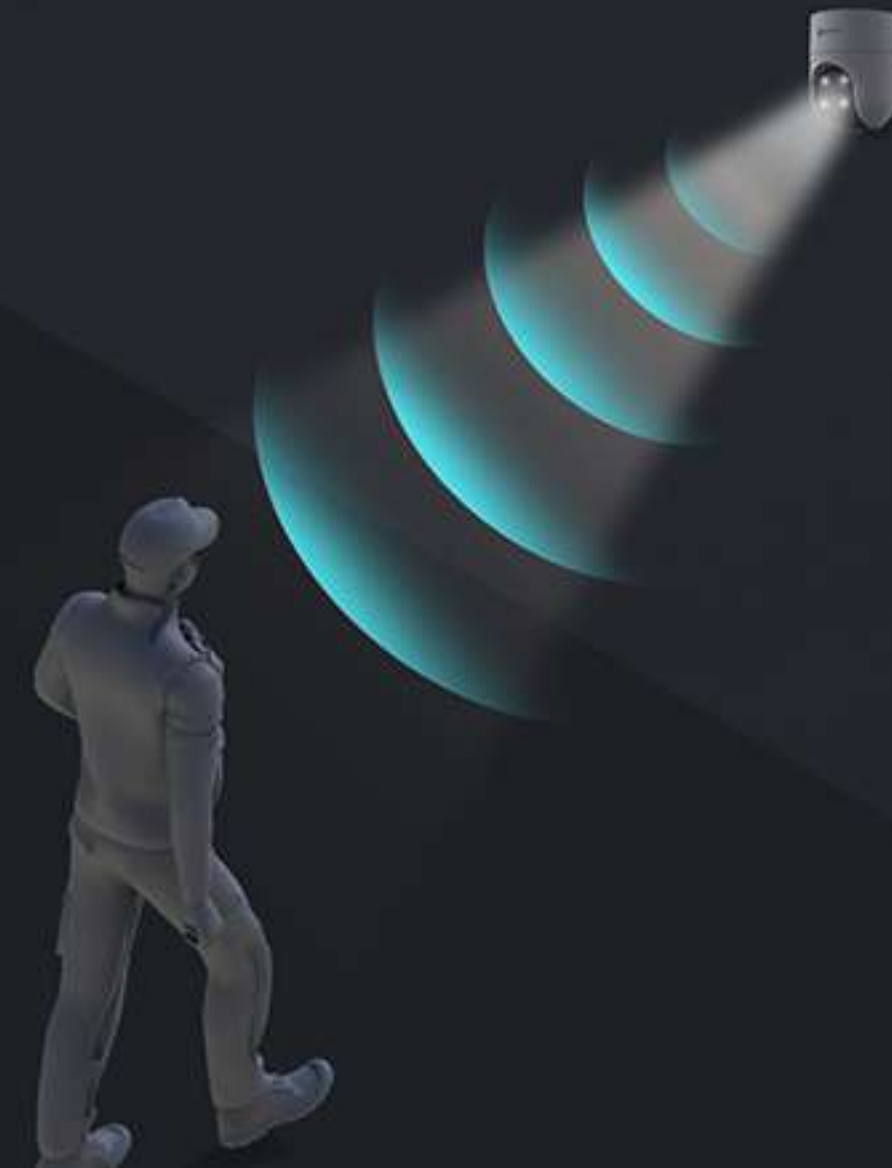

## Detect and track the crucial moments

The H8c 2K distinguishes people from pets or insignificant moving objects. When human activity gets detected, the camera will lock on the target and automatically rotate to follow the movement. Nothing will easily escape your attention.

AI-Powered Human Shape Detection

Human Motion Auto-Tracking

No Subscription Fee

## A vigilant guard who works around the clock

The camera features the active defense function to provide an extra layer of protection. Upon detection of intruders, the camera will set off a loud siren and flash two dazzling spotlights<sup>3</sup> to let uninvited visitors know they have been detected.

## Pin down the spots that matter to you most

No matter how complicated the tracking is, the camera always knows its way back to your preferred viewing angle. You can pinpoint up to 12 angles via the EZVIZ App. Just click on your pre-set dots and the camera will automatically resume its place.