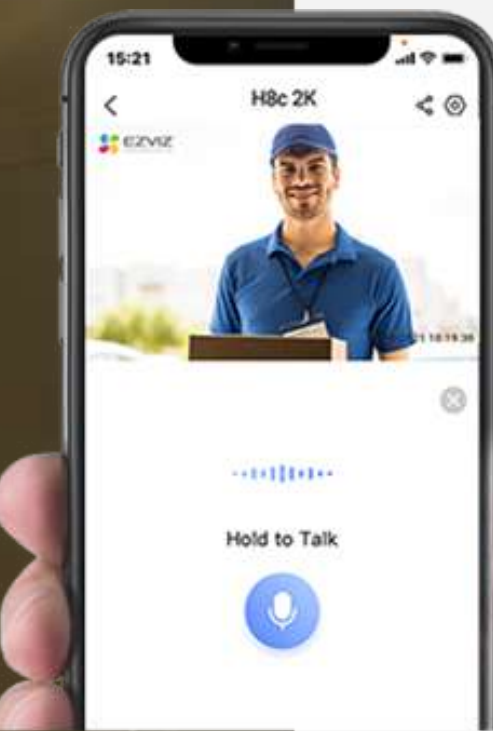

## Pin down the spots that matter to you most

No matter how complicated the tracking is, the camera always knows its way back to your preferred viewing angle. You can pinpoint up to 12 angles via the EZVIZ App. Just click on your pre-set dots and the camera will automatically resume its place.

## Hear and speak with visitors as if you were there

With the H8c 2K, you can simply use your smartphone to hear and speak to a deliveryman, greet guests, or ask strangers to leave your property – even if you're not home.