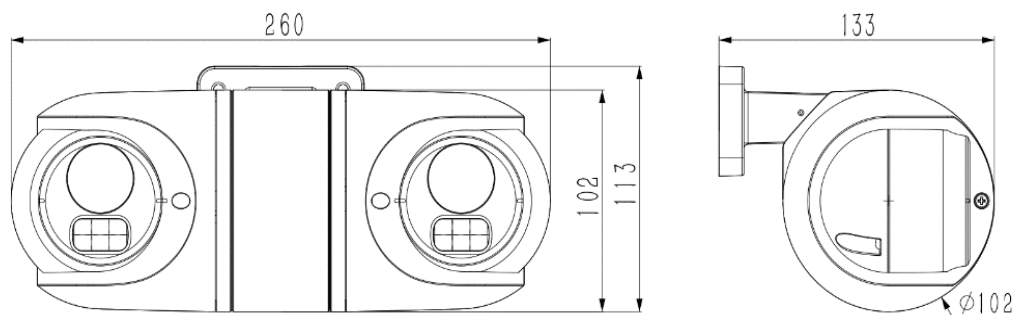

Tiandy Technologies Co.,Ltd.

Email: sales@tiandy.com

Tel: +86-22-58596065

Website: en.tiandy.com

Fax: +86-22-58596048

SPECIFICATIONS

Camera	
Image Sensor	Dual 1/3" CMOS
Signal System	PAL/NTSC
Min. Illumination	Color:0.02Lux@(F1.6,AGC ON),B/W:0Lux with IR
Day&Night	Dual IR Cut Filter with Auto Switch
WDR	DWDR
Angle Adjustment	Pan 0~90°,Tilt 0~350°,Rotation 0~360°
Lens	
Lens Type	Fixed
Focal Length	Dual 2.8mm
Lens Mount	M12
Aperture Range	F1.6,Fixed
Field of View	Horizontal field of view:93.9° Vertical field of view:51.2° Diagonal field of view:108.7°
DORI Distance	Detect:42.26m Observe:16.77m Recognize:8.45m Identify:4.23m
Illuminator	
IR LEDs	6
IR Distance	Up to 50m
Wavelength	850nm
White LEDs	N/A
Whitelight Distance	N/A
Compression Standard	
Video Compression	S+ 265/H.264B/H.264M/H.264H
Video Bit Rate	32kbps~4Mbps
Audio Compression	G.711A/G.711U
Audio Sampling Rate	8kHz/16kHz
Image	
Max. Resolution	1920x1080
Main Stream	PAL: 25fps(1920x1080,1280x720,704x576,640x480) NTSC:30fps(1920x1080,1280x720,704x480,640x480)
Sub Stream	PAL:25fps(704x576,704x288,352x288,640x360) NTSC:30fps(704x480,704x240,352x240,640x360)
Third Stream	N/A

DIMENSIONS

Tiandy