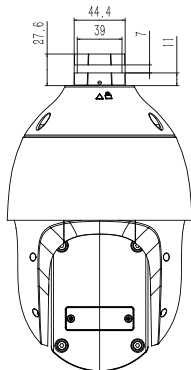

## SPECIFICATIONS

Camera	
Image Sensor	1/2.8" CMOS
Signal System	PAL/NTSC
Min. Illumination	Color: 0.001lux@ (F1.5, AGC ON), BW: 0lux with IR
Shutter Time	1s to 1/100,000s
Day & Night	IR Cut Filter with Auto Switch
Optical Zoom	23X
Digital Zoom	N/A
Lens	
Focal Length	5mm~115mm
Zoom Speed	<4s
Field of View	Horizontal field of view: 55.8° (w)~3.2° (t) Vertical field of view: 32.2° (w)~1.8° (t) Diagonal field of view: 61°(w)~3.64°(t)
Aperture Range	F1.5~F3.0
Focus Control	Auto/Manual
Iris Control	Auto
Close Focus Distance	1 m~1.5 m
Pan&Tilt	
Pan Range	360°
Pan Speed	Pan Manual Speed: 0.1°~80°/s, Pan Preset Speed: 80°/s
Tilt Range	-16°~90° (Default -3°~90°)
Tilt Speed	Tilt Manual Speed: 0.1°~80°/s, Tilt Preset Speed: 80°/s
3D Position	Yes
Preset	500
Preset Accuracy	±0.4°
Cruise	16, up to 32 presets per cruise
Scan	8
Pattern	8, each with 600s memory or 1000 orders
Scheduled Task	Preset、Cruise、Scan、Pattern
Park Action	Yes
Power-off Memory	Yes
Preset Freezing	N/A
Illuminator	
IR LEDs	7
IR Distance	Up to 150m
IR Irradiation Angle	Adjustable by Zoom
White LEDs	N/A
Laser	N/A
Laser Distance	N/A
Compression Standard	
Video Compression	S+265/H.265/H.264/M-JPEG
Video Bit Rate	32Kbps~16Mbps
Audio Compression	N/A
Audio Sampling Rate	N/A
Image	
Max. Resolution	2MP (1920x1080)
Main Stream	PAL: 25fps (1920x1080, 1280x720, 704x576, 640x480) NTSC: 30fps (1920x1080, 1280x720, 704x480, 640x480)
Sub Stream	PAL: 25fps (704x576, 704x288, 640x360, 352x288) NTSC: 30fps (704x480, 704x240, 640x360, 352x240)
Third Stream	PAL: 25fps (352x288) NTSC: 30fps (352x240)
BLC	Yes
HLC	Yes
WDR	True WDR

\* Listed resolutions are only selectable options. It does not mean that all streams can work at their maximum resolution at the same time.

**DIMENSIONS**

Unit: mm

**INCLUDED**

TC-P52BM Spec: 4  
Wall Mount