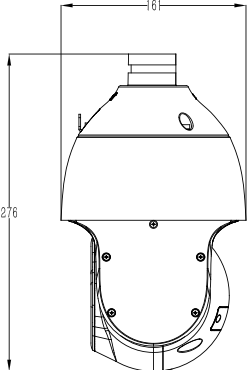

## SPECIFICATIONS

Camera	
Image Sensor	1/2.8" CMOS
Signal System	PAL/NTSC
Min. Illumination	Color: 0.001lux@ (F1.5, AGC ON), BW: 0lux with IR
Shutter Time	1s to 1/100,000s
Day & Night	IR Cut Filter with Auto Switch
Optical Zoom	23X
Digital Zoom	N/A
Lens	
Focal Length	5mm~115mm
Zoom Speed	<4s
Field of View	Horizontal field of view: 55.8° (w)~3.2° (t) Vertical field of view: 32.2° (w)~1.8° (t) Diagonal field of view: 61°(w)~3.64°(t)
Aperture Range	F1.5~F3.0
Focus Control	Auto/Manual
Iris Control	Auto
Close Focus Distance	1 m~1.5 m
Pan&Tilt	
Pan Range	360°
Pan Speed	Pan Manual Speed: 0.1°~80°/s, Pan Preset Speed: 80°/s
Tilt Range	-16°~90° (Default -3°~90°)
Tilt Speed	Tilt Manual Speed: 0.1°~80°/s, Tilt Preset Speed: 80°/s
3D Position	Yes
Preset	500
Preset Accuracy	±0.4°
Cruise	16, up to 32 presets per cruise
Scan	8
Pattern	8, each with 600s memory or 1000 orders
Scheduled Task	Preset、Cruise、Scan、Pattern
Park Action	Yes
Power-off Memory	Yes
Preset Freezing	N/A
Illuminator	
IR LEDs	7
IR Distance	Up to 150m
IR Irradiation Angle	Adjustable by Zoom
White LEDs	N/A
Laser	N/A
Laser Distance	N/A
Compression Standard	
Video Compression	S+265/H.265/H.264/M-JPEG
Video Bit Rate	32Kbps~16Mbps
Audio Compression	N/A
Audio Sampling Rate	N/A
Image	
Max. Resolution	2MP (1920x1080)
Main Stream	PAL: 25fps (1920x1080, 1280x720, 704x576, 640x480) NTSC: 30fps (1920x1080, 1280x720, 704x480, 640x480)
Sub Stream	PAL: 25fps (704x576, 704x288, 640x360, 352x288) NTSC: 30fps (704x480, 704x240, 640x360, 352x240)
Third Stream	PAL: 25fps (352x288) NTSC: 30fps (352x240)
BLC	Yes
HLC	Yes
WDR	True WDR

\* Listed resolutions are only selectable options. It does not mean that all streams can work at their maximum resolution at the same time.

**DIMENSIONS**

Unit: mm

**INCLUDED**

TC-P52BM Spec: 4  
Wall Mount