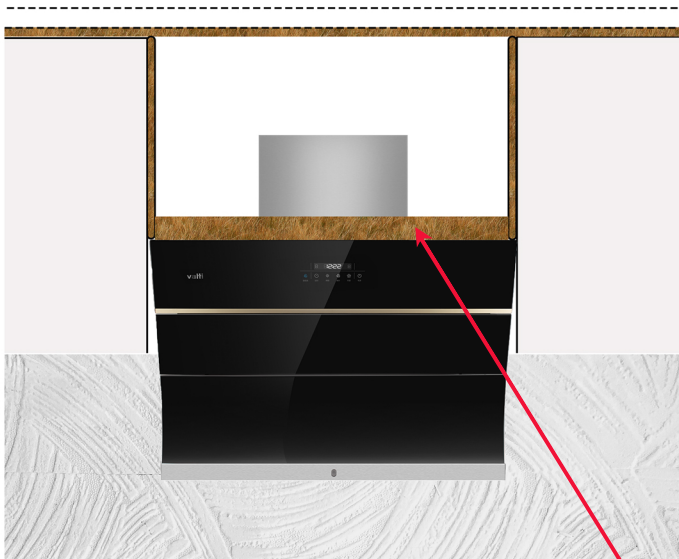

# VATTI Cooker Hood V991 Open Hole Size & Installation Guideline

\*The recommendation height is based on cabinet height 850mm.

**Cooker Hood Output Dimension**

**Ventilation Hose Dimension**

Unit:mm

## VATTI Cooker Hood V991 Product Dimension

**V991 Cooker Hood Dimension**

**Install Rubber (Mat)  
At Behind Left & Right  
Cooker Hood**

## V991 Cabinet Built-In Installation

**Removable Cabinet Shelf  
On Top Of The Hood**