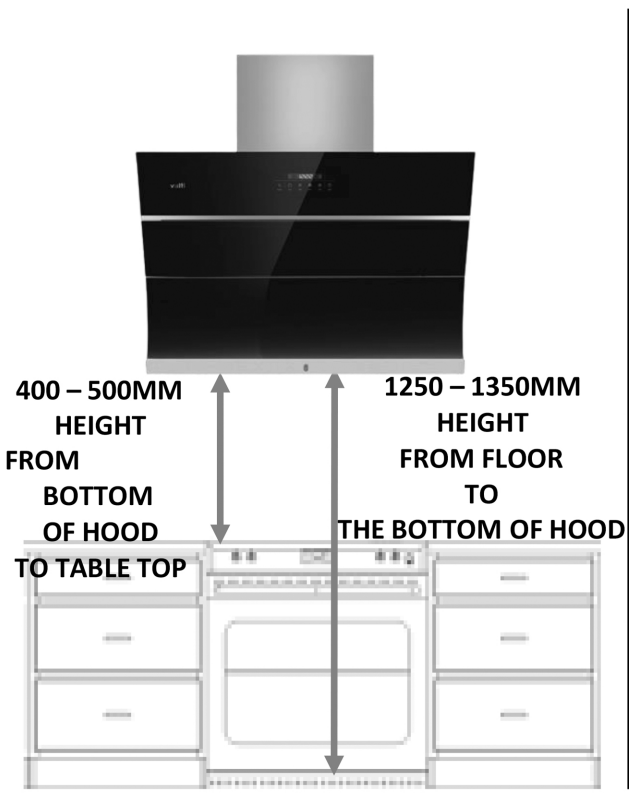

# VATTI Cooker Hood V991 Open Hole Size & Installation Guideline

\*The recommendation height is based on cabinet height 850mm.

**Cooker Hood Output Dimension**

**Ventilation Hose Dimension**

Unit:mm

## VATTI Cooker Hood V991 Product Dimension

**V991 Cooker Hood Dimension**

**Install Rubber (Mat)  
At Behind Left & Right  
Cooker Hood**