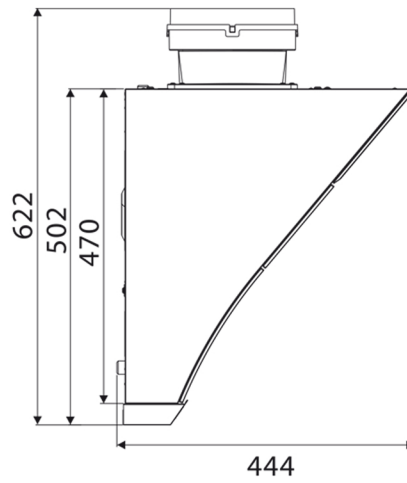

# VATTI Cooker Hood V991 Open Hole Size & Installation Guideline

\*The recommendation height is based on cabinet height 850mm.

**Cooker Hood Output Dimension**

**Ventilation Hose Dimension**

Unit:mm

## VATTI Cooker Hood V991 Product Dimension

**V991 Cooker Hood Dimension**

**Install Rubber (Mat)  
At Behind Left & Right  
Cooker Hood**