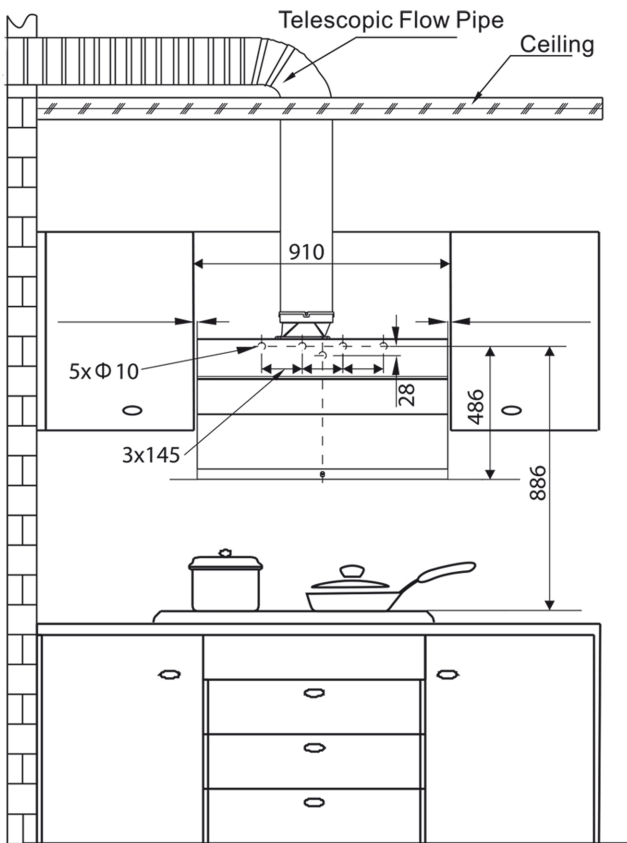

# VATTI Cooker Hood V991 Open Hole Size & Installation Guideline

\*The recommendation height is based on cabinet height 850mm.

**Cooker Hood Output Dimension**

**Ventilation Hose Dimension**

Unit:mm

## VATTI Cooker Hood V991 Product Dimension

**V991 Cooker Hood Dimension**

**Install Rubber (Mat)  
At Behind Left & Right  
Cooker Hood**