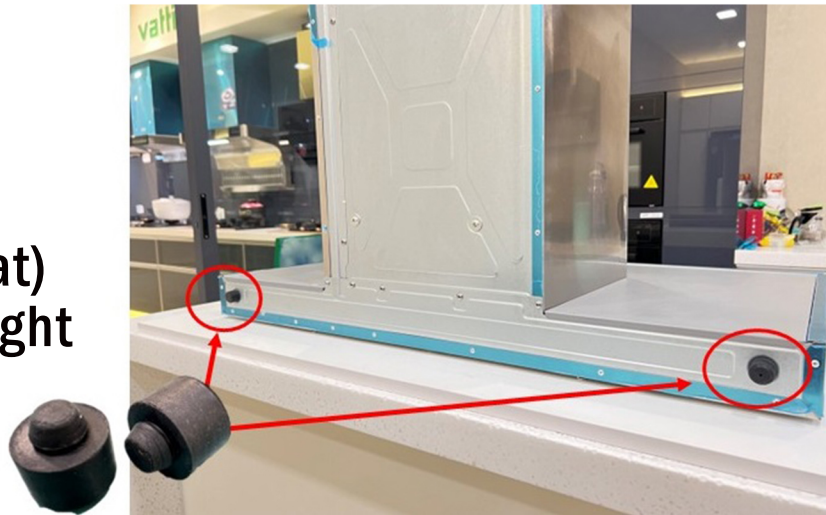

# VATTI Cooker Hood V991 Open Hole Size & Installation Guideline

\*The recommendation height is based on cabinet height 850mm.

**Cooker Hood Output Dimension**

**Ventilation Hose Dimension**

Unit:mm

## VATTI Cooker Hood V991 Product Dimension

**V991 Cooker Hood Dimension**

**Install Rubber (Mat)  
At Behind Left & Right  
Cooker Hood**