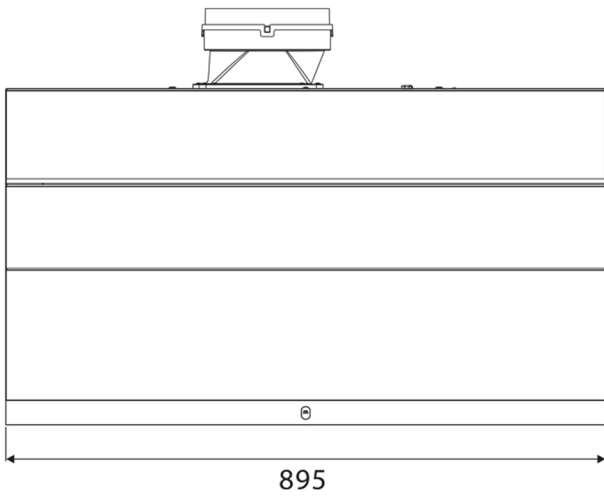

# VATTI Cooker Hood V991 Open Hole Size & Installation Guideline

\*The recommendation height is based on cabinet height 850mm.

**Cooker Hood Output Dimension**

**Ventilation Hose Dimension**

Unit:mm

## VATTI Cooker Hood V991 Product Dimension

**V991 Cooker Hood Dimension**

**Install Rubber (Mat)  
At Behind Left & Right  
Cooker Hood**