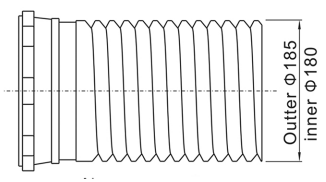

# VATTI Cooker Hood V991 Open Hole Size & Installation Guideline

\*The recommendation height is based on cabinet height 850mm.

**Cooker Hood Output Dimension**

**Ventilation Hose Dimension**

Unit:mm

## VATTI Cooker Hood V991 Product Dimension

**V991 Cooker Hood Dimension**

**Install Rubber (Mat)  
At Behind Left & Right  
Cooker Hood**