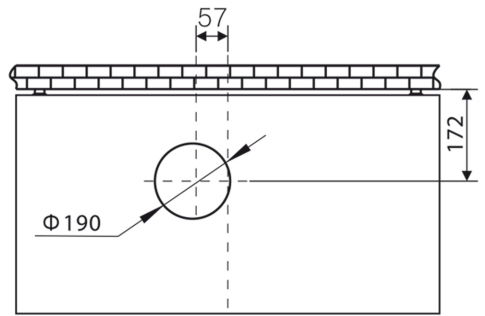

# VATTI Cooker Hood V991 Open Hole Size & Installation Guideline

\*The recommendation height is based on cabinet height 850mm.

**Cooker Hood Output Dimension**

**Ventilation Hose Dimension**

Unit:mm

## VATTI Cooker Hood V991 Product Dimension

**V991 Cooker Hood Dimension**

**Install Rubber (Mat)  
At Behind Left & Right  
Cooker Hood**