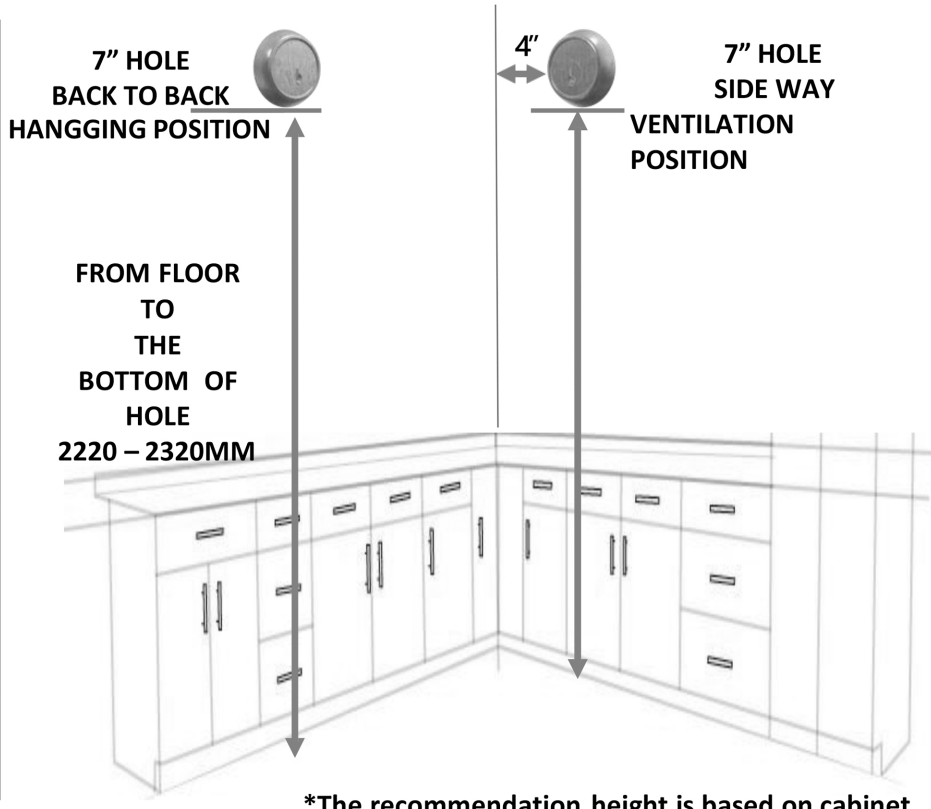

# VATTI Cooker Hood V991 Open Hole Size & Installation Guideline

\*The recommendation height is based on cabinet height 850mm.

**Cooker Hood Output Dimension**

**Ventilation Hose Dimension**

Unit:mm

## VATTI Cooker Hood V991 Product Dimension

**V991 Cooker Hood Dimension**

**Install Rubber (Mat)  
At Behind Left & Right  
Cooker Hood**