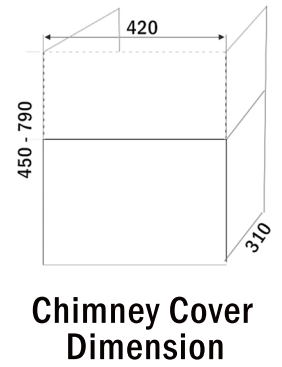

# VATTI Cooker Hood V991 Open Hole Size & Installation Guideline

\*The recommendation height is based on cabinet height 850mm.

**Cooker Hood Output Dimension**

**Ventilation Hose Dimension**

Unit:mm

## VATTI Cooker Hood V991 Product Dimension

**V991 Cooker Hood Dimension**

**Install Rubber (Mat)  
At Behind Left & Right  
Cooker Hood**