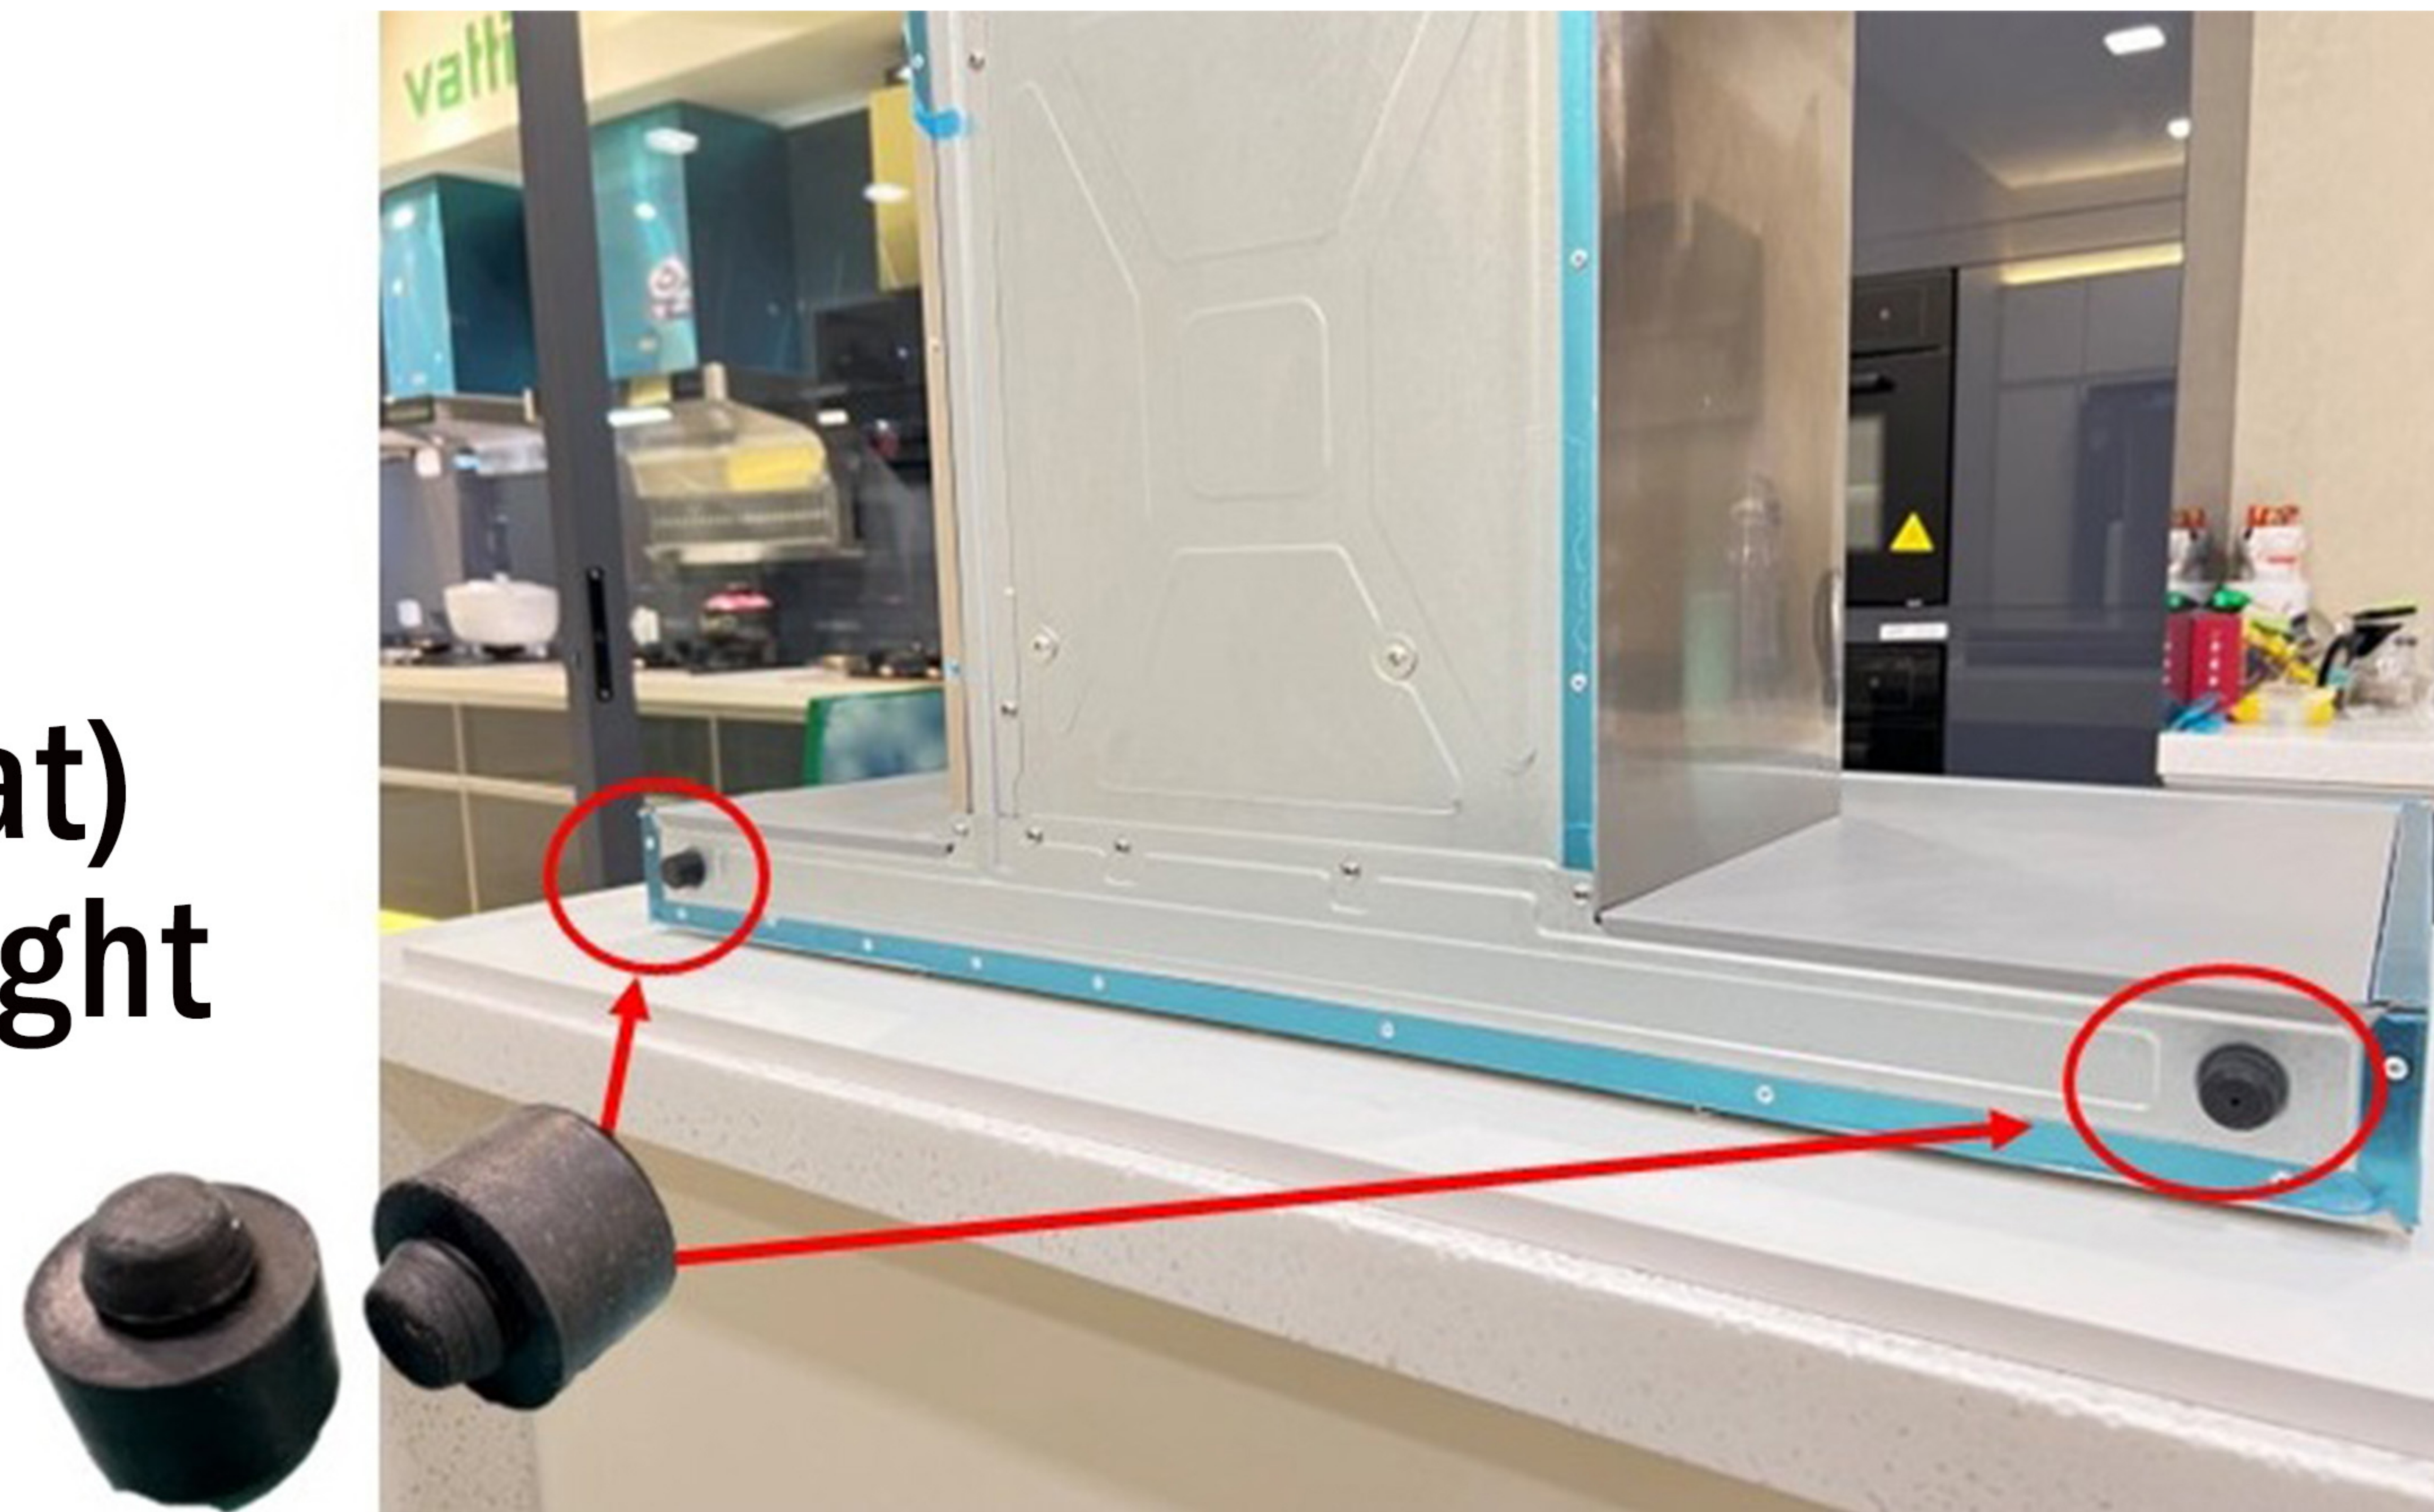

# VATTI Cooker Hood V993 Open Hole Size & Installation Guideline

\*The recommendation height is based on cabinet height 850mm.

**Cooker Hood  
Output Dimension**

**Ventilation Hose  
Dimension**

Unit:mm

# VATTI Cooker Hood V993 Product Dimension

**Before Open**

**After Open**

**Install Rubber (Mat)  
At Behind Left & Right  
Cooker Hood**

**V993 Cabinet Built-In Installation**

**Removable Cabinet Shelf  
On Top Of The Hood**