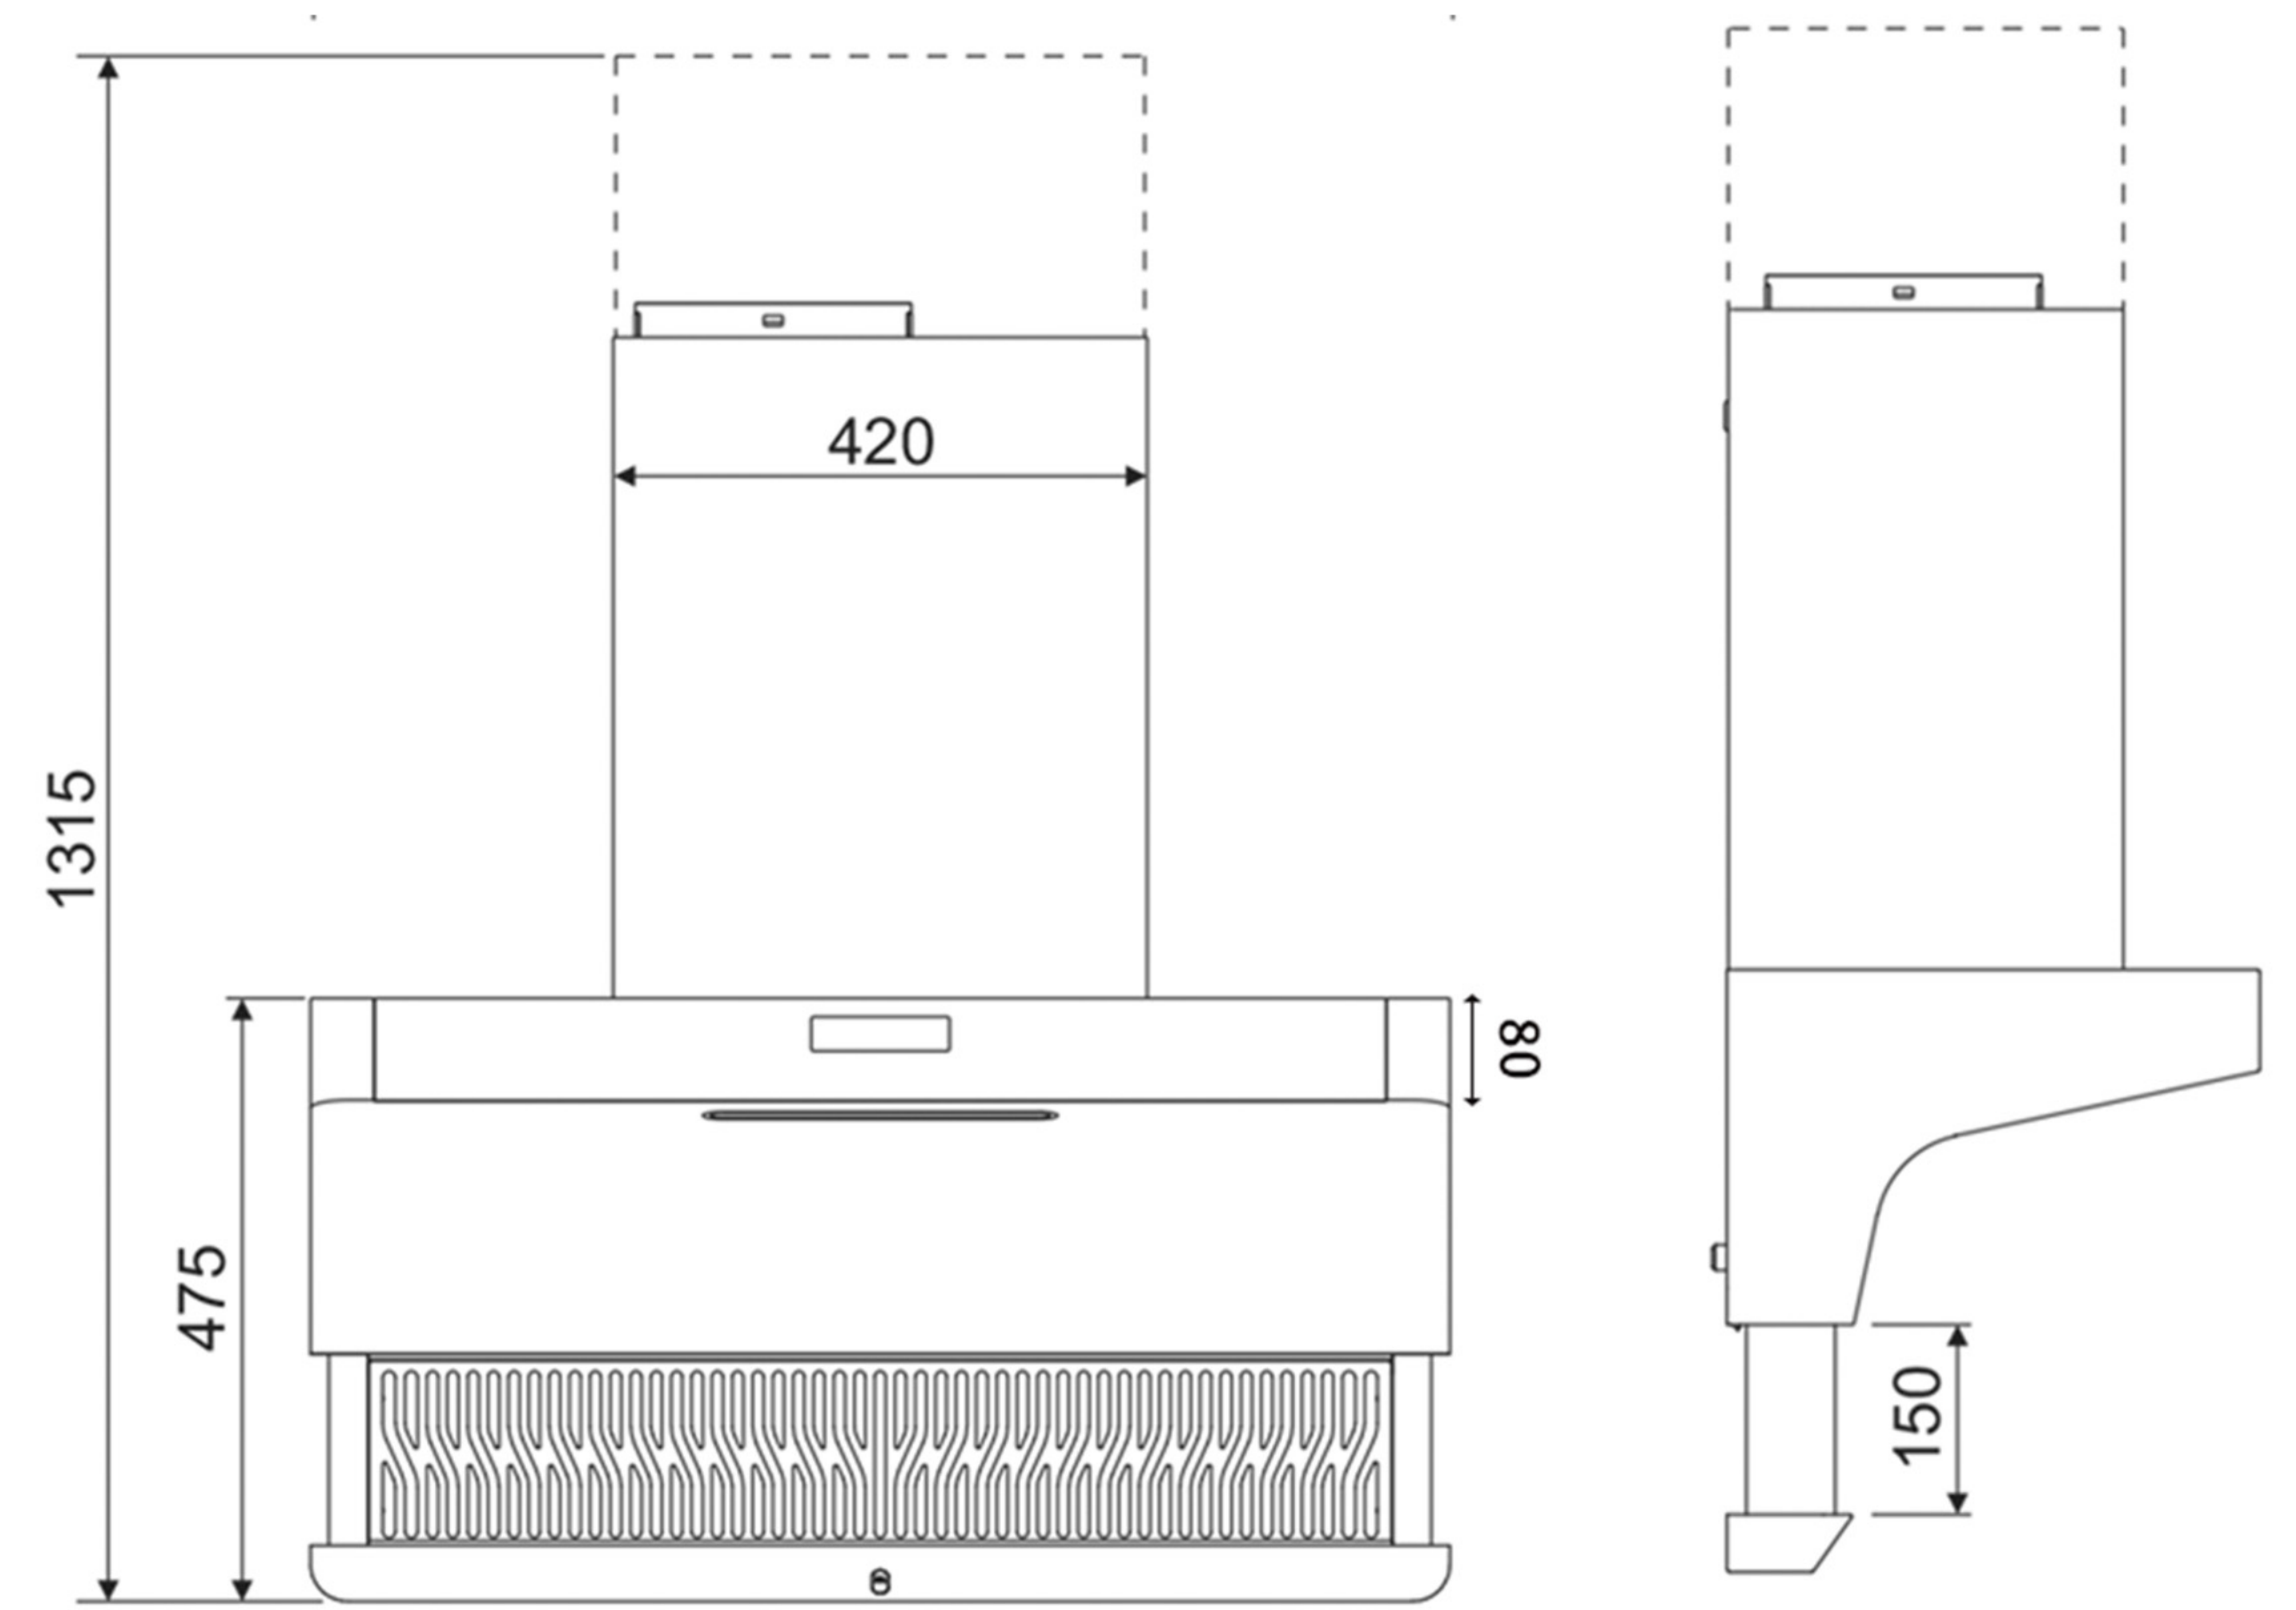

# VATTI Cooker Hood V993 Open Hole Size & Installation Guideline

\*The recommendation height is based on cabinet height 850mm.

**Cooker Hood  
Output Dimension**

**Ventilation Hose  
Dimension**

Unit:mm

# VATTI Cooker Hood V993 Product Dimension

**Before Open**

**After Open**

**Install Rubber (Mat)  
At Behind Left & Right  
Cooker Hood**

**V993 Cabinet Built-In Installation**

**Removable Cabinet Shelf  
On Top Of The Hood**