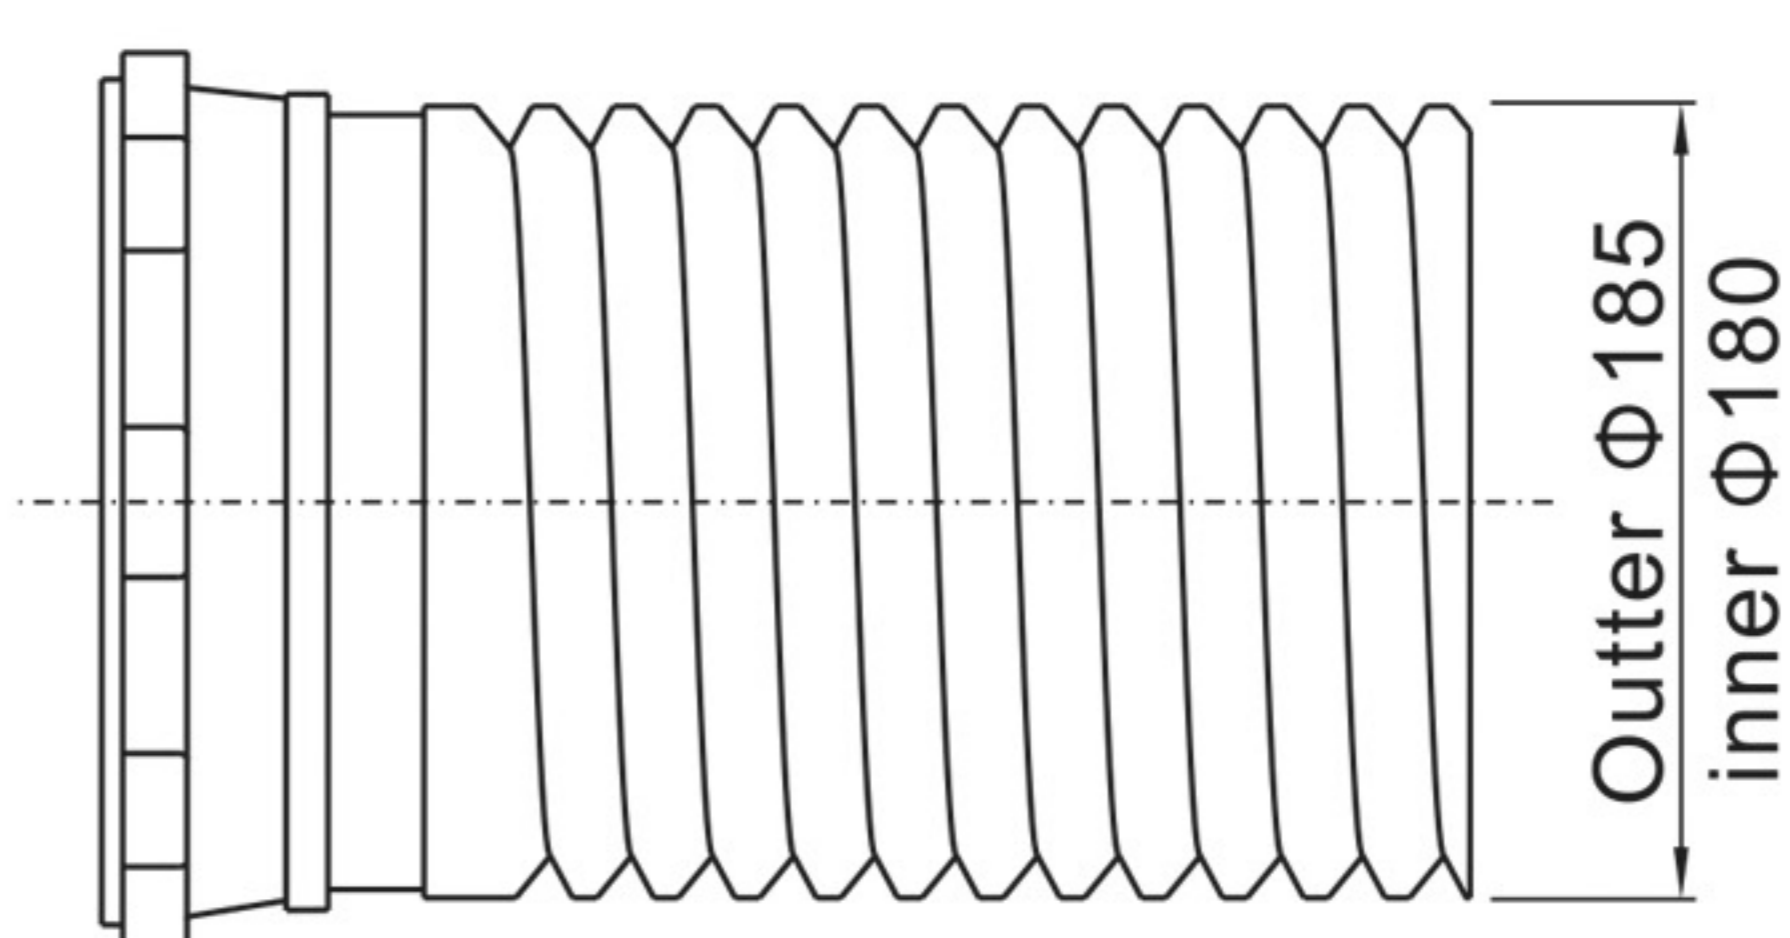

# VATTI Cooker Hood V993 Open Hole Size & Installation Guideline

\*The recommendation height is based on cabinet height 850mm.

**Cooker Hood  
Output Dimension**

**Ventilation Hose  
Dimension**

Unit:mm

# VATTI Cooker Hood V993 Product Dimension

**Before Open**

**After Open**

**Install Rubber (Mat)  
At Behind Left & Right  
Cooker Hood**

**V993 Cabinet Built-In Installation**

**Removable Cabinet Shelf  
On Top Of The Hood**