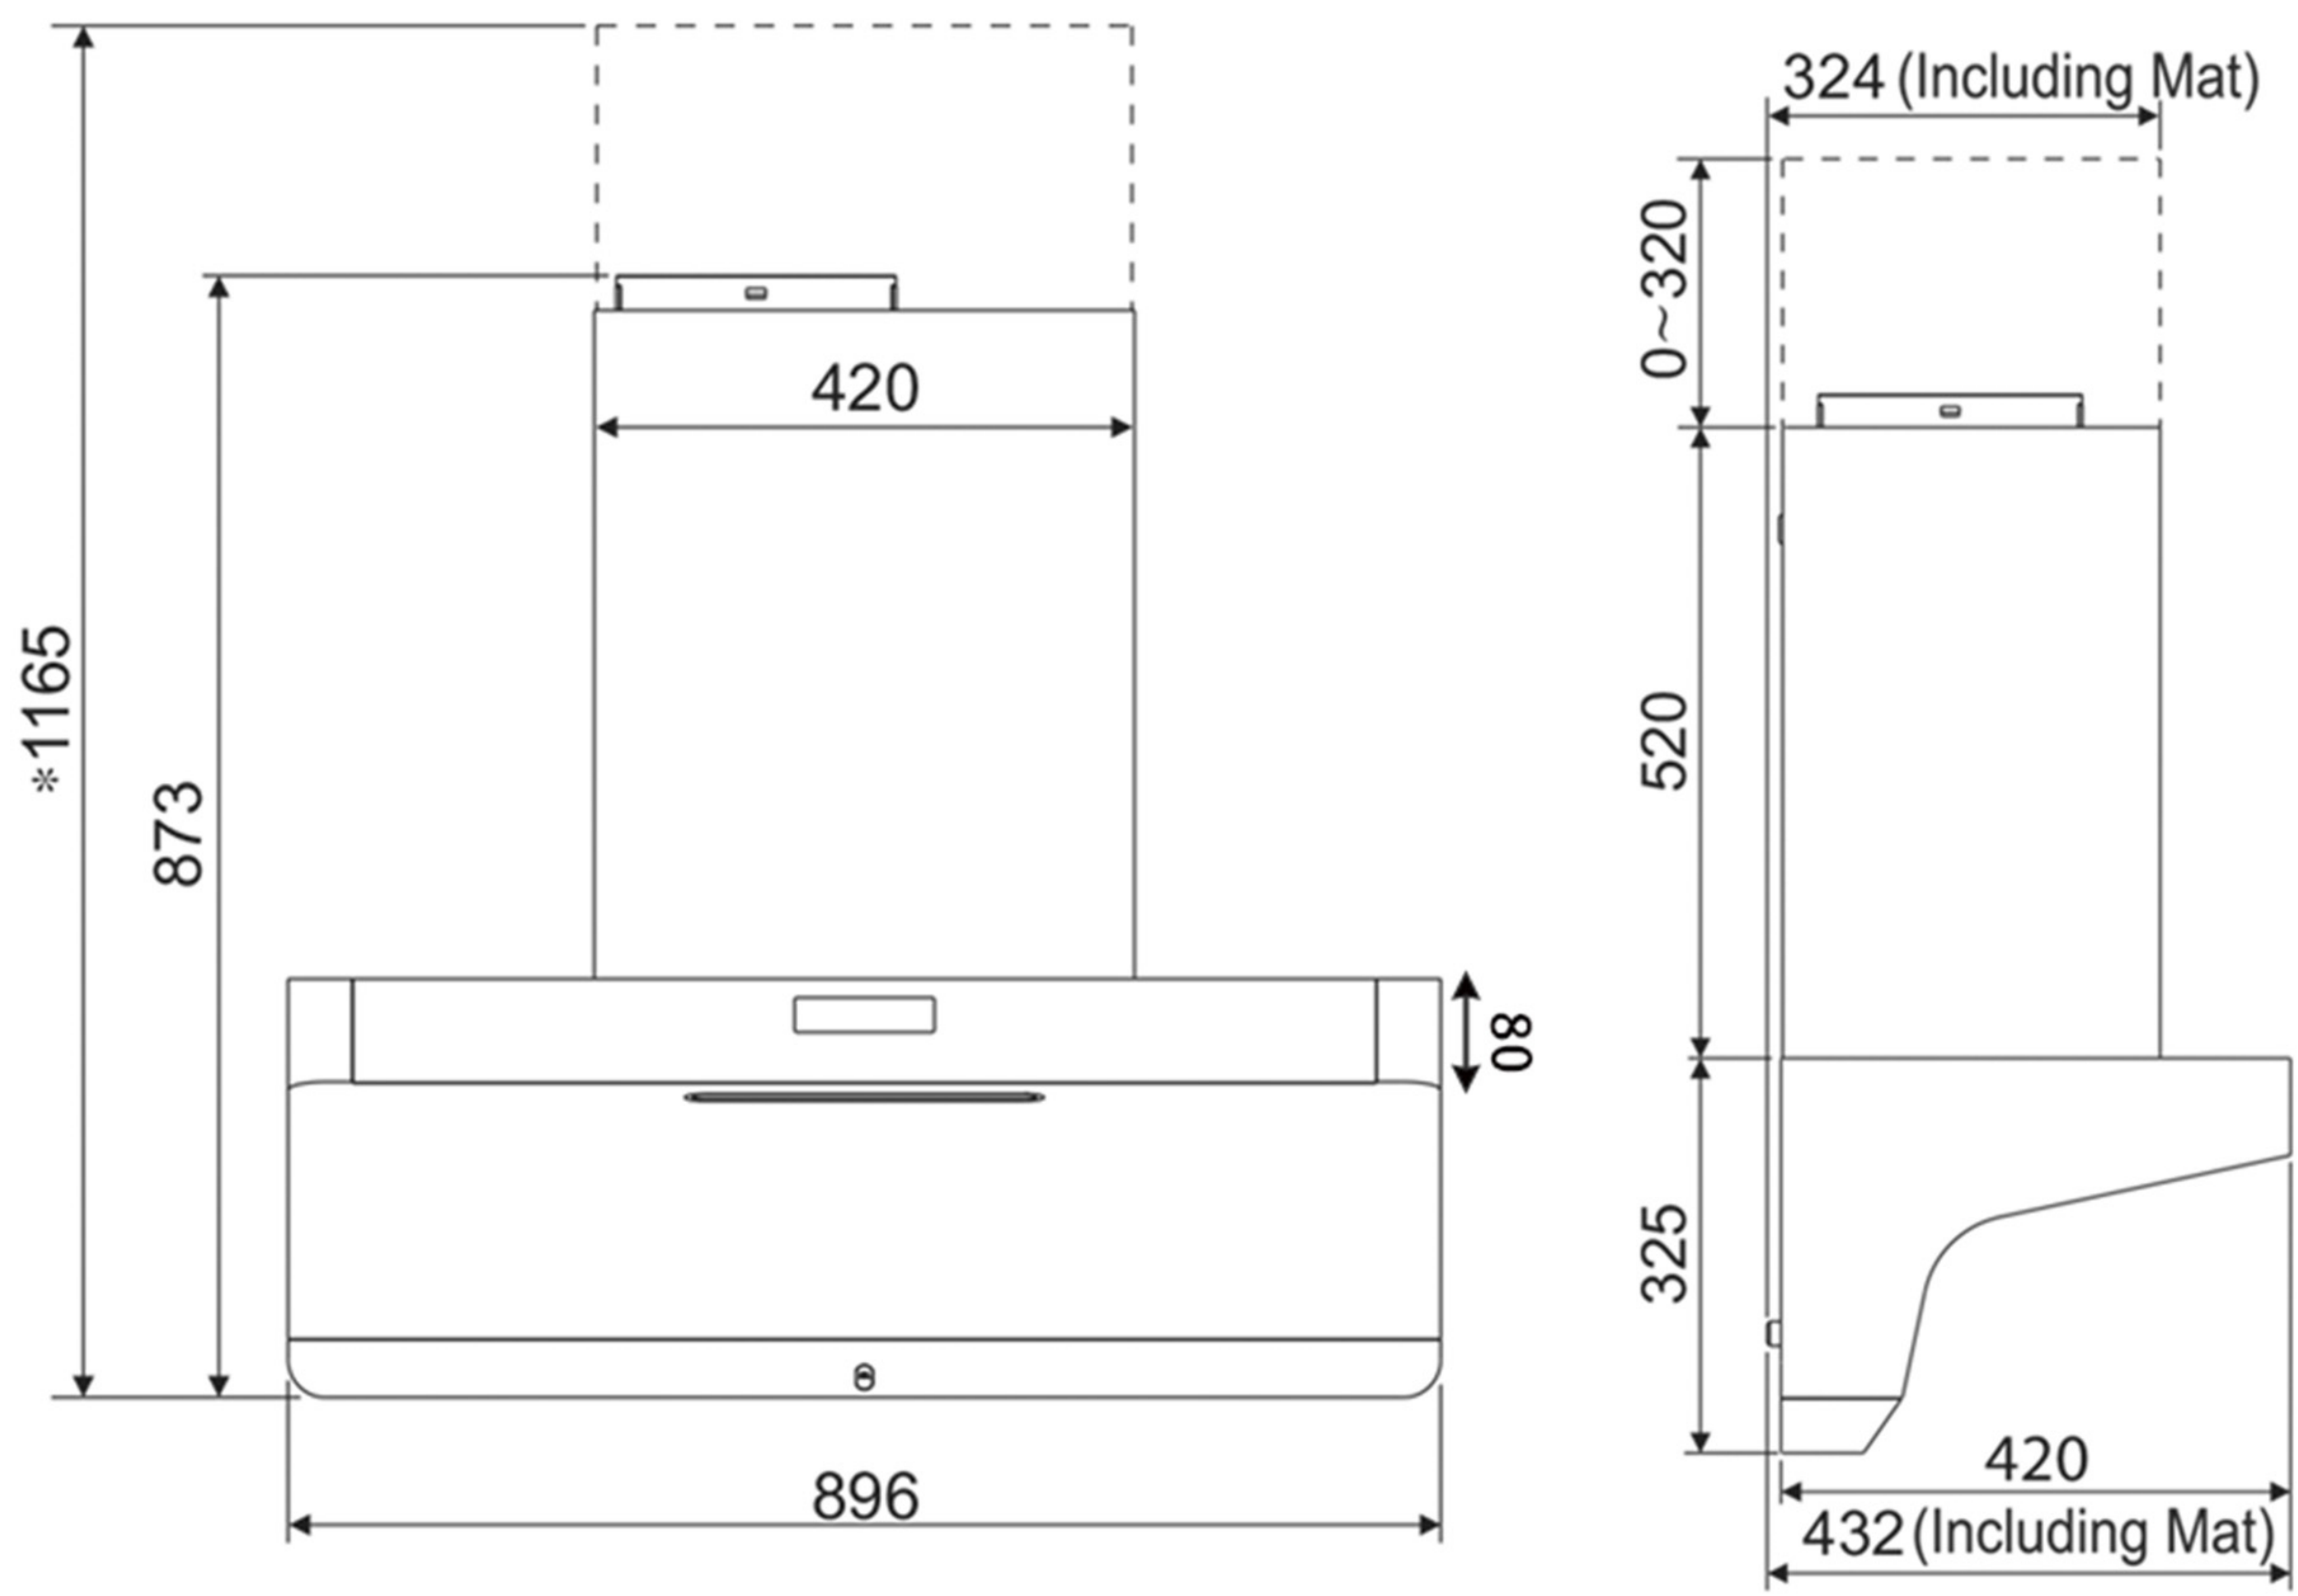

# VATTI Cooker Hood V993 Open Hole Size & Installation Guideline

\*The recommendation height is based on cabinet height 850mm.

**Cooker Hood  
Output Dimension**

**Ventilation Hose  
Dimension**

Unit:mm

# VATTI Cooker Hood V993 Product Dimension

**Before Open**

**After Open**

**Install Rubber (Mat)  
At Behind Left & Right  
Cooker Hood**

**V993 Cabinet Built-In Installation**

**Removable Cabinet Shelf  
On Top Of The Hood**