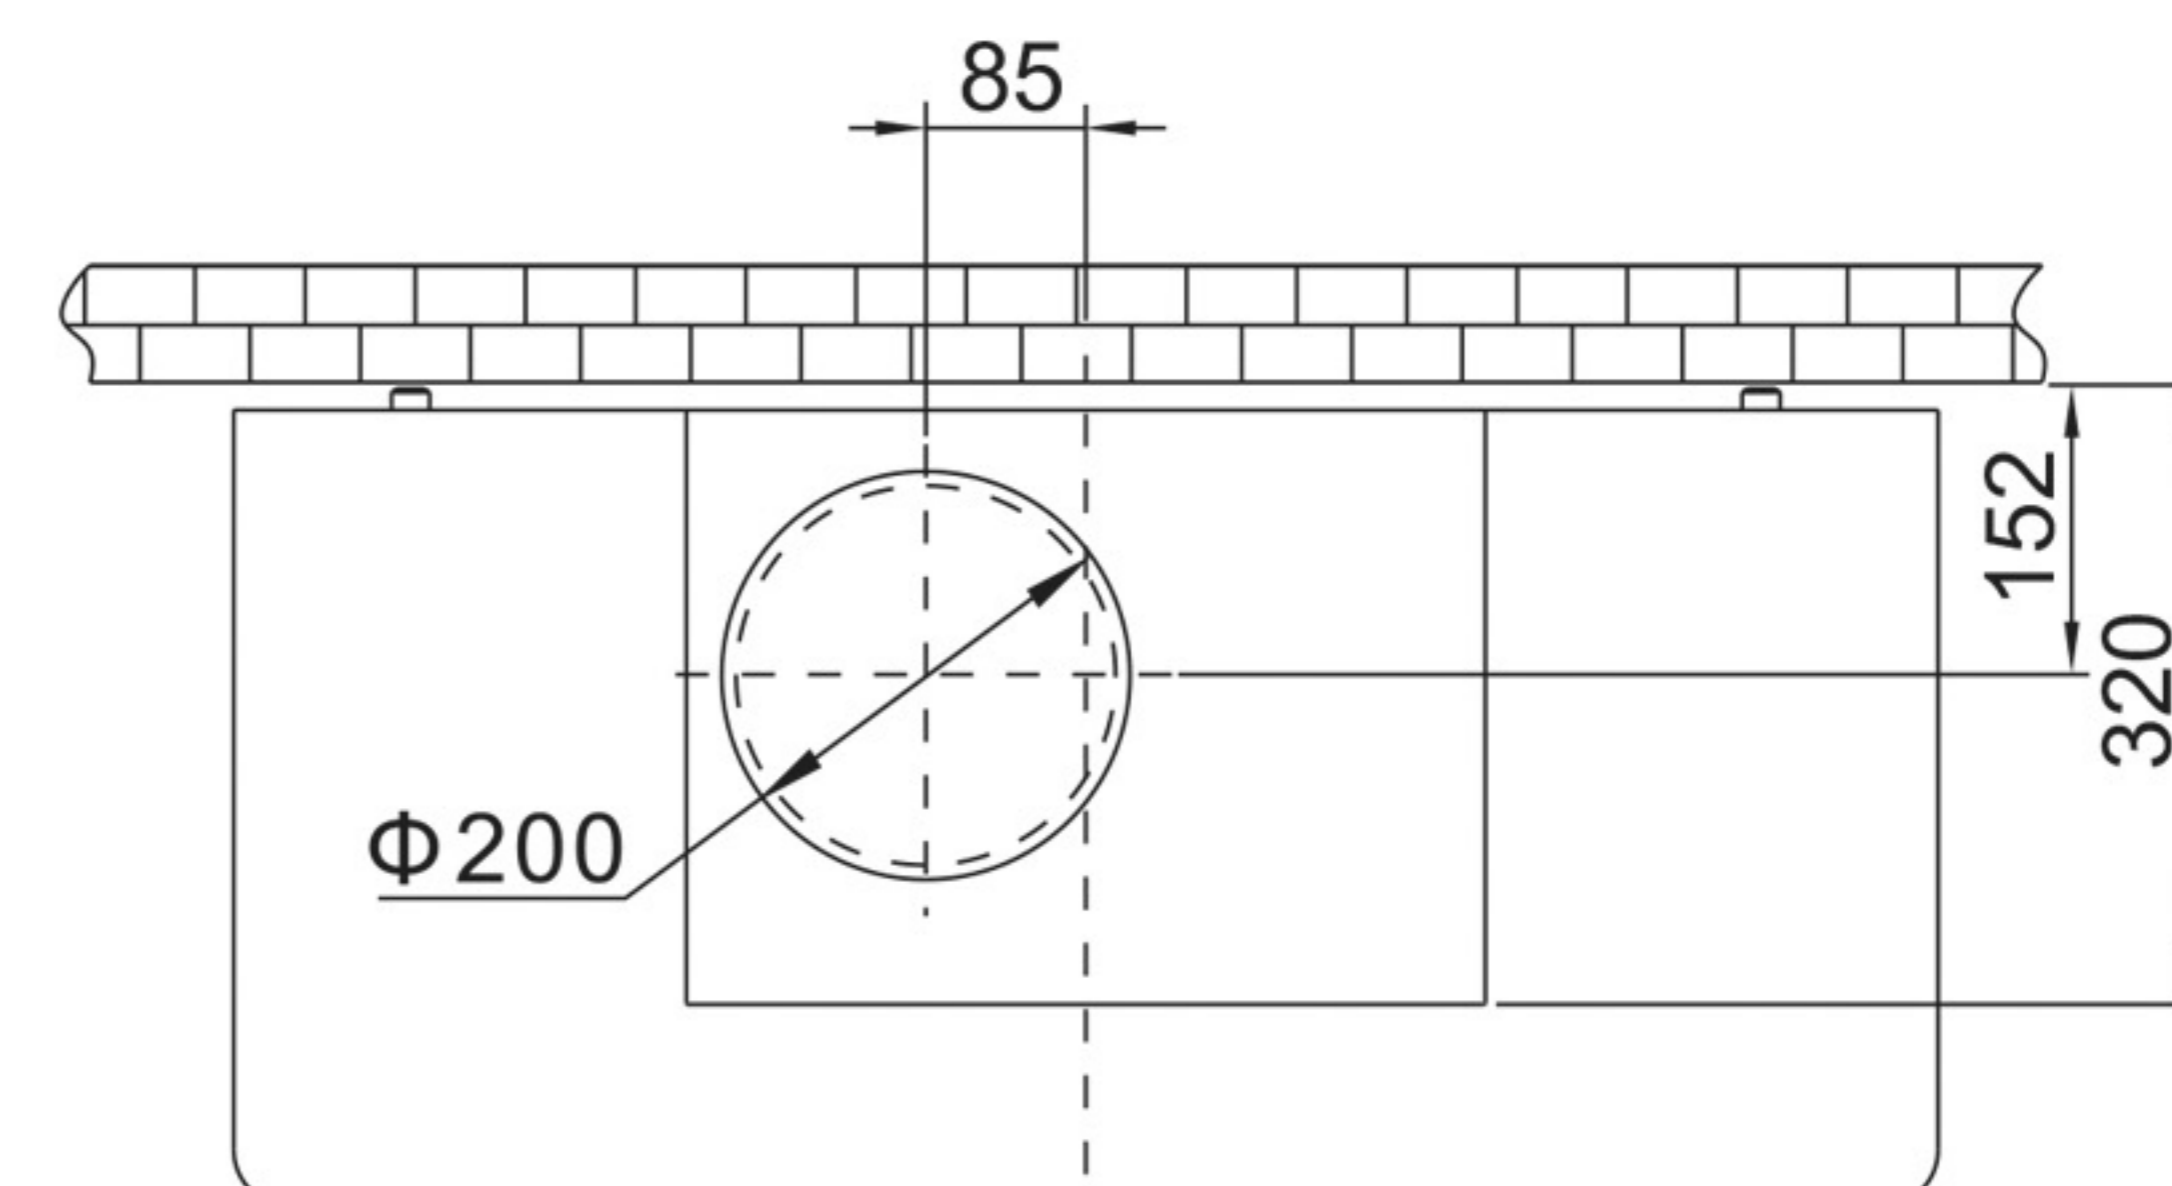

# VATTI Cooker Hood V993 Open Hole Size & Installation Guideline

\*The recommendation height is based on cabinet height 850mm.

**Cooker Hood  
Output Dimension**

**Ventilation Hose  
Dimension**

Unit:mm

# VATTI Cooker Hood V993 Product Dimension

**Before Open**

**After Open**

**Install Rubber (Mat)  
At Behind Left & Right  
Cooker Hood**

**V993 Cabinet Built-In Installation**

**Removable Cabinet Shelf  
On Top Of The Hood**