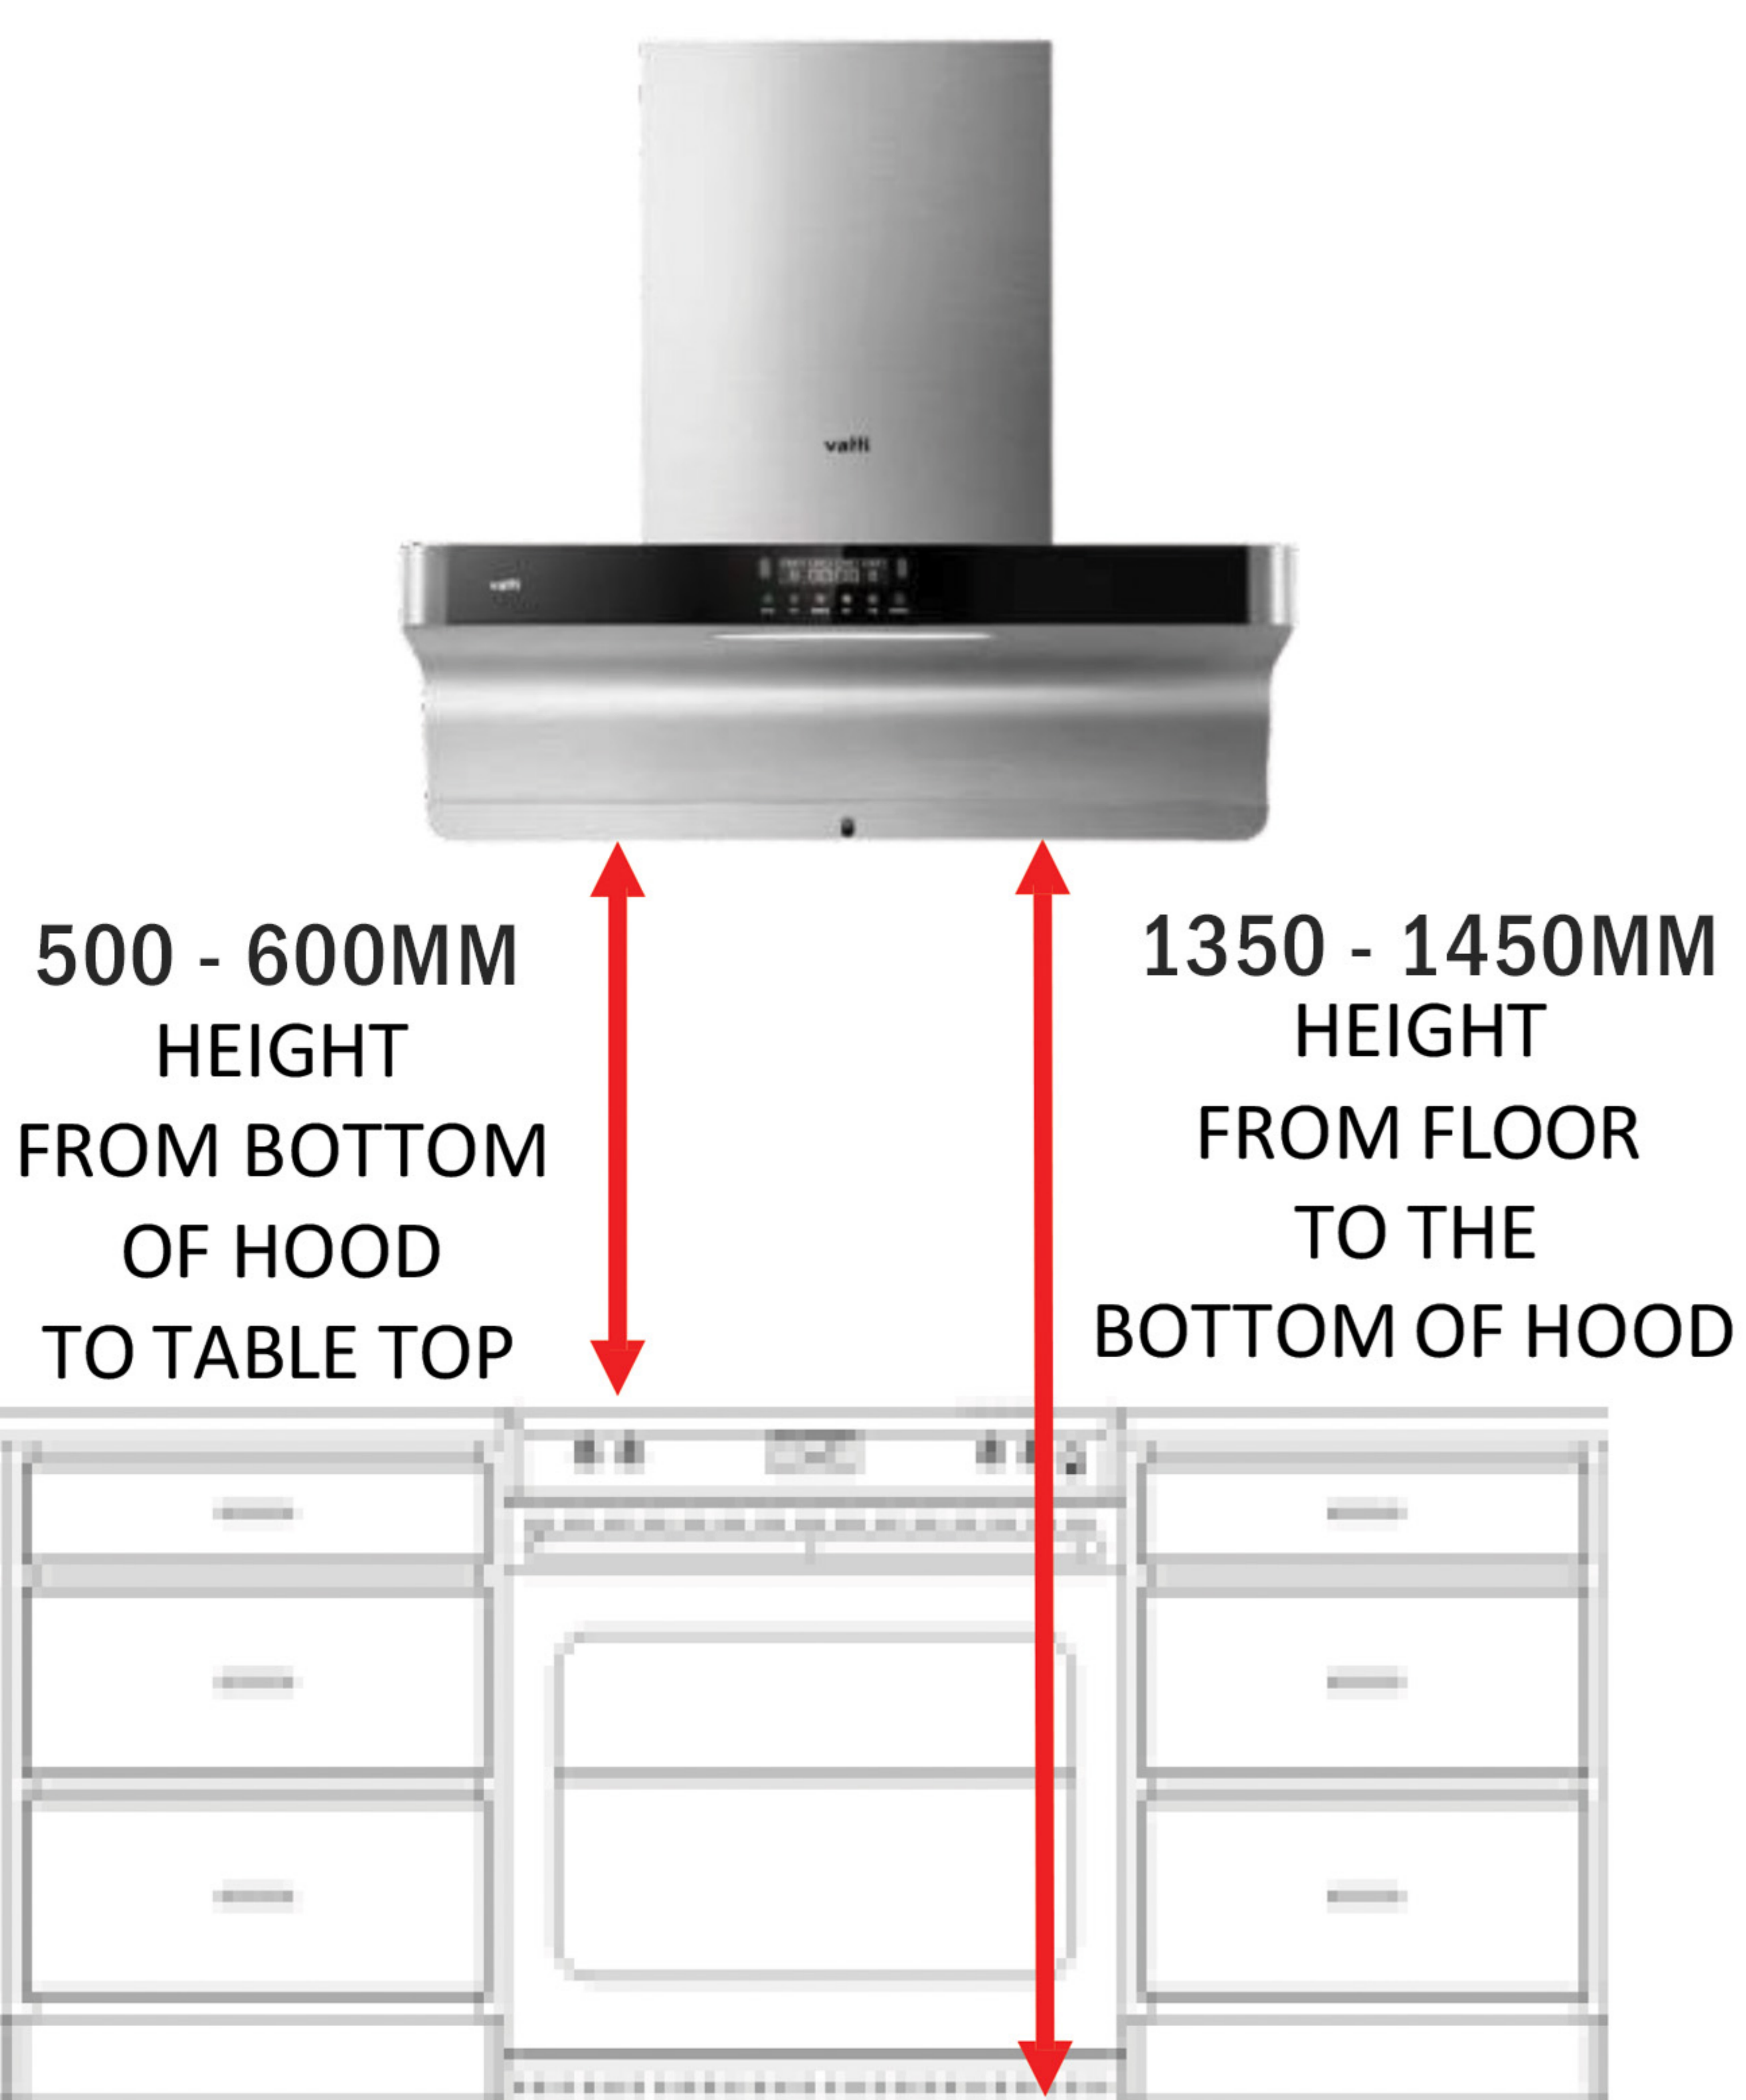

# VATTI Cooker Hood V993 Open Hole Size & Installation Guideline

\*The recommendation height is based on cabinet height 850mm.

**Cooker Hood  
Output Dimension**

**Ventilation Hose  
Dimension**

Unit:mm

# VATTI Cooker Hood V993 Product Dimension

**Before Open**

**After Open**

**Install Rubber (Mat)  
At Behind Left & Right  
Cooker Hood**

**V993 Cabinet Built-In Installation**

**Removable Cabinet Shelf  
On Top Of The Hood**