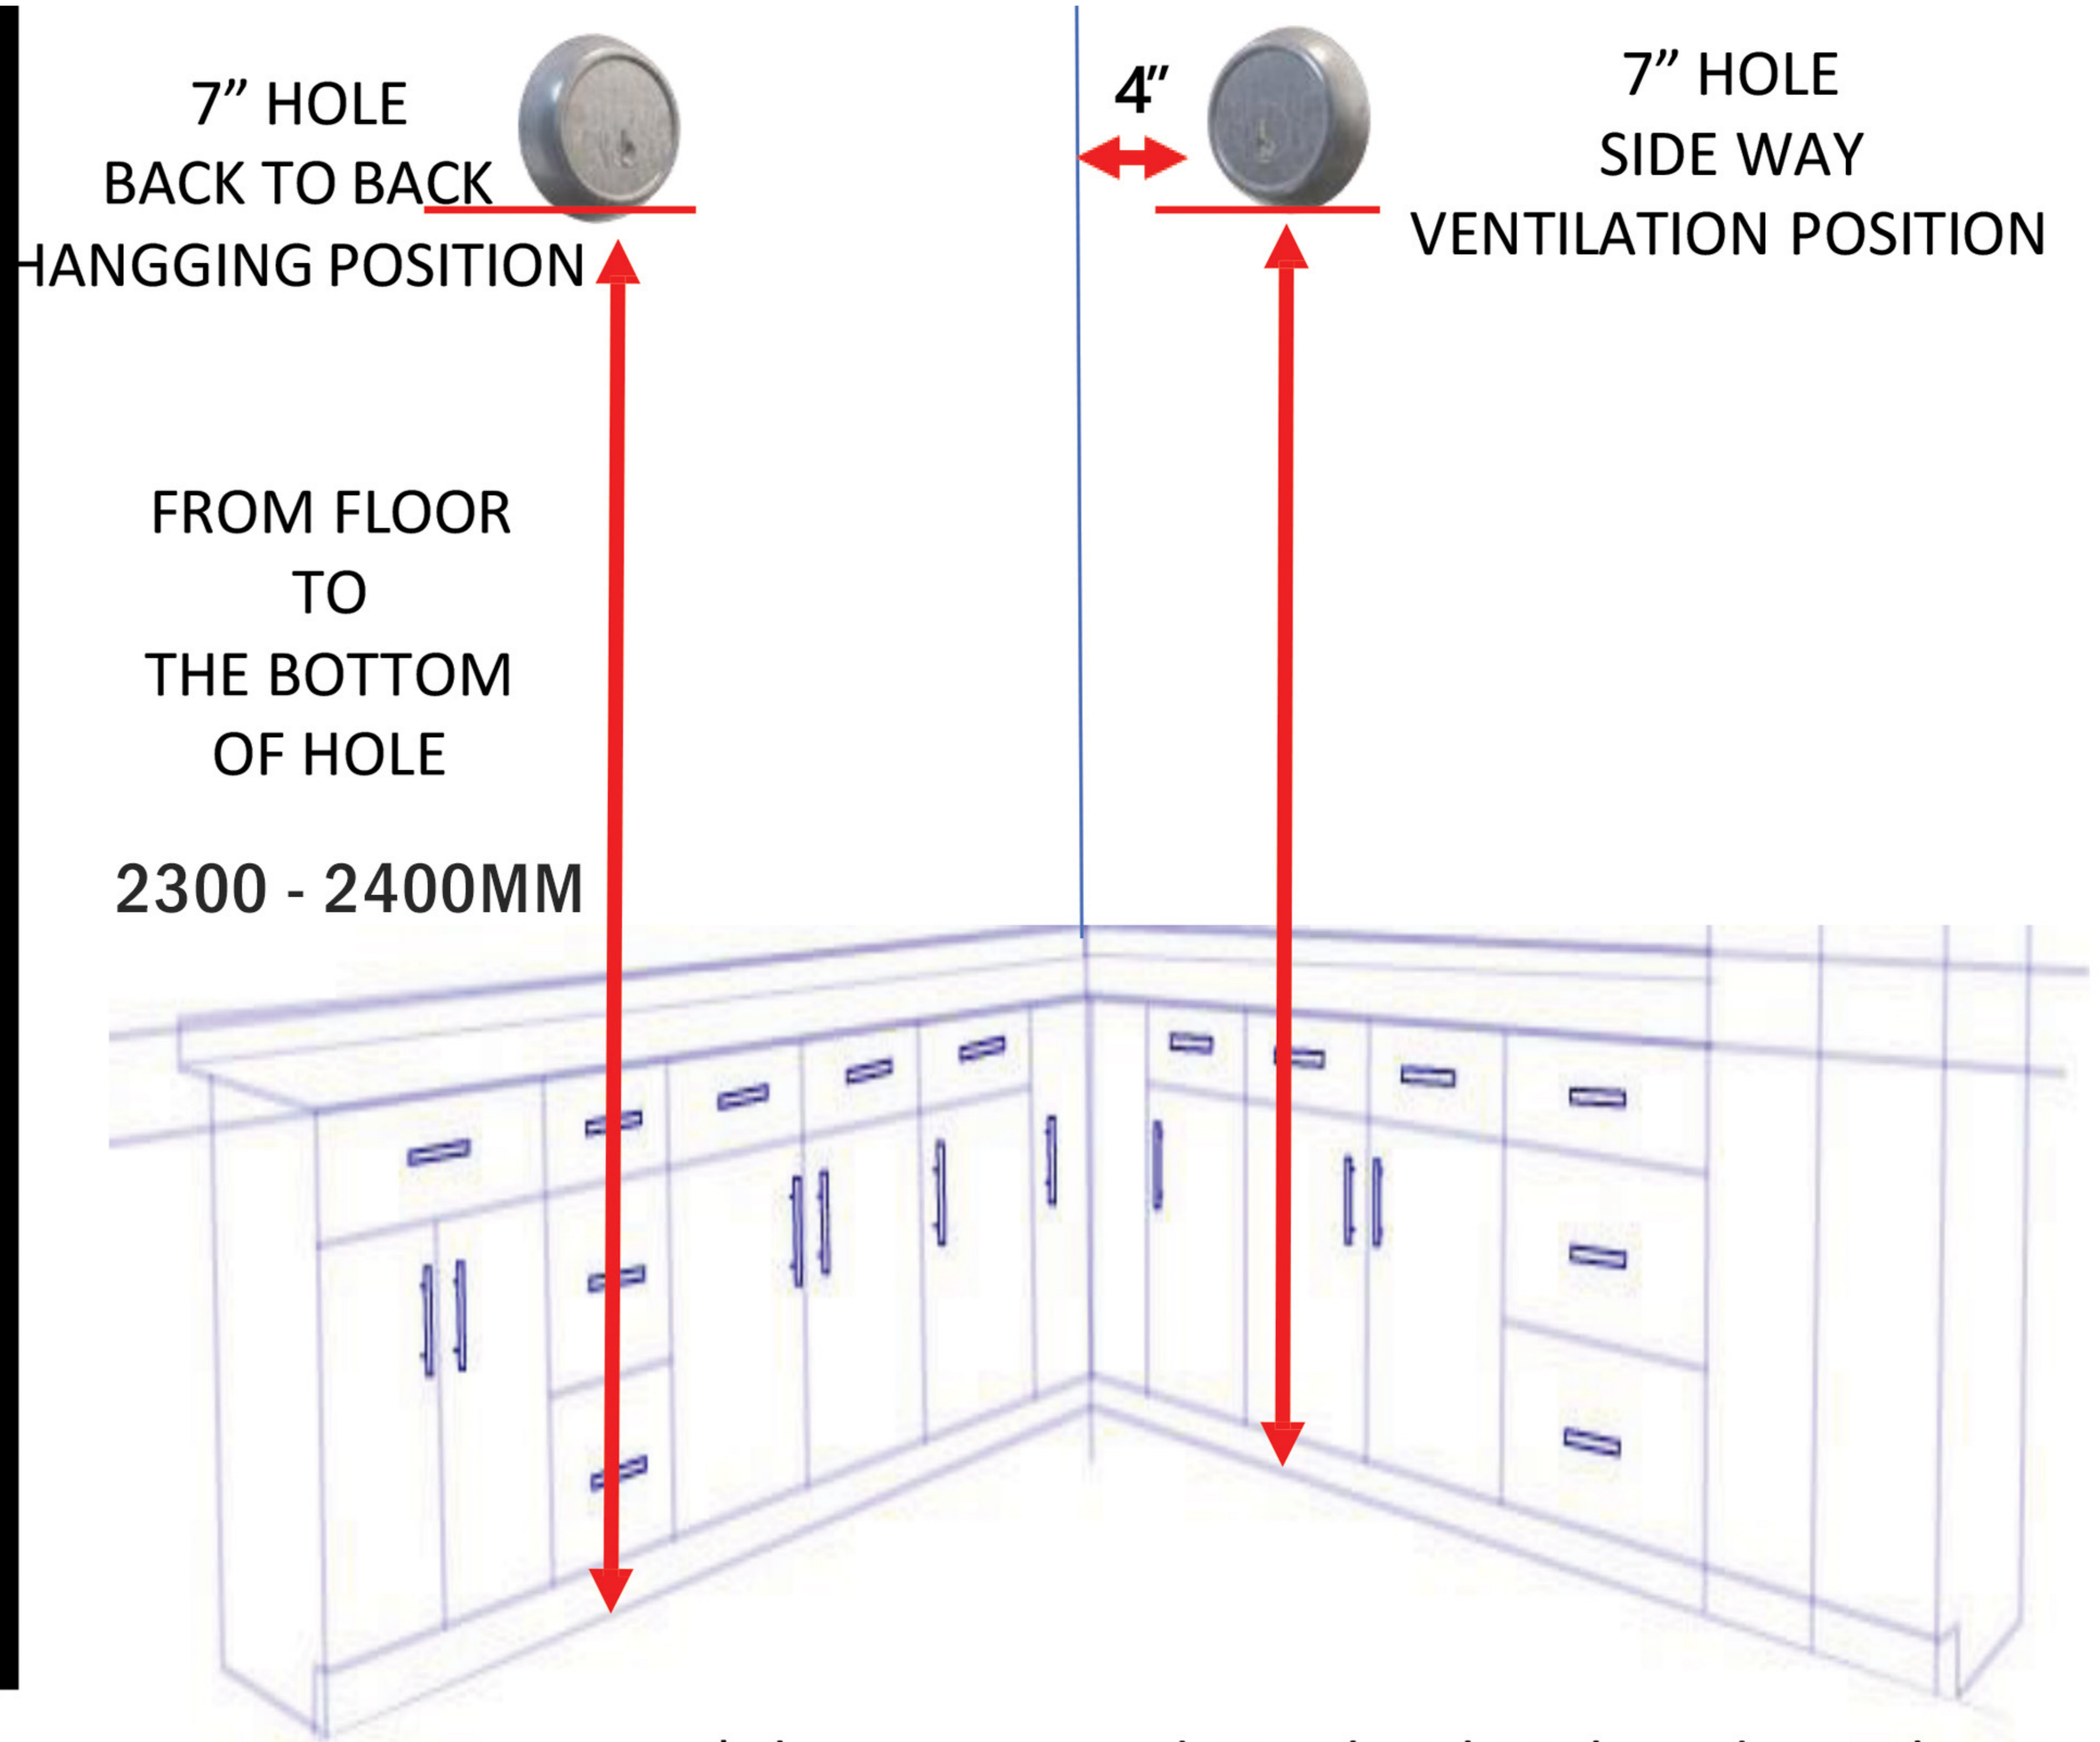

# VATTI Cooker Hood V993 Open Hole Size & Installation Guideline

\*The recommendation height is based on cabinet height 850mm.

**Cooker Hood  
Output Dimension**

**Ventilation Hose  
Dimension**

Unit:mm

# VATTI Cooker Hood V993 Product Dimension

**Before Open**

**After Open**

**Install Rubber (Mat)  
At Behind Left & Right  
Cooker Hood**

**V993 Cabinet Built-In Installation**

**Removable Cabinet Shelf  
On Top Of The Hood**