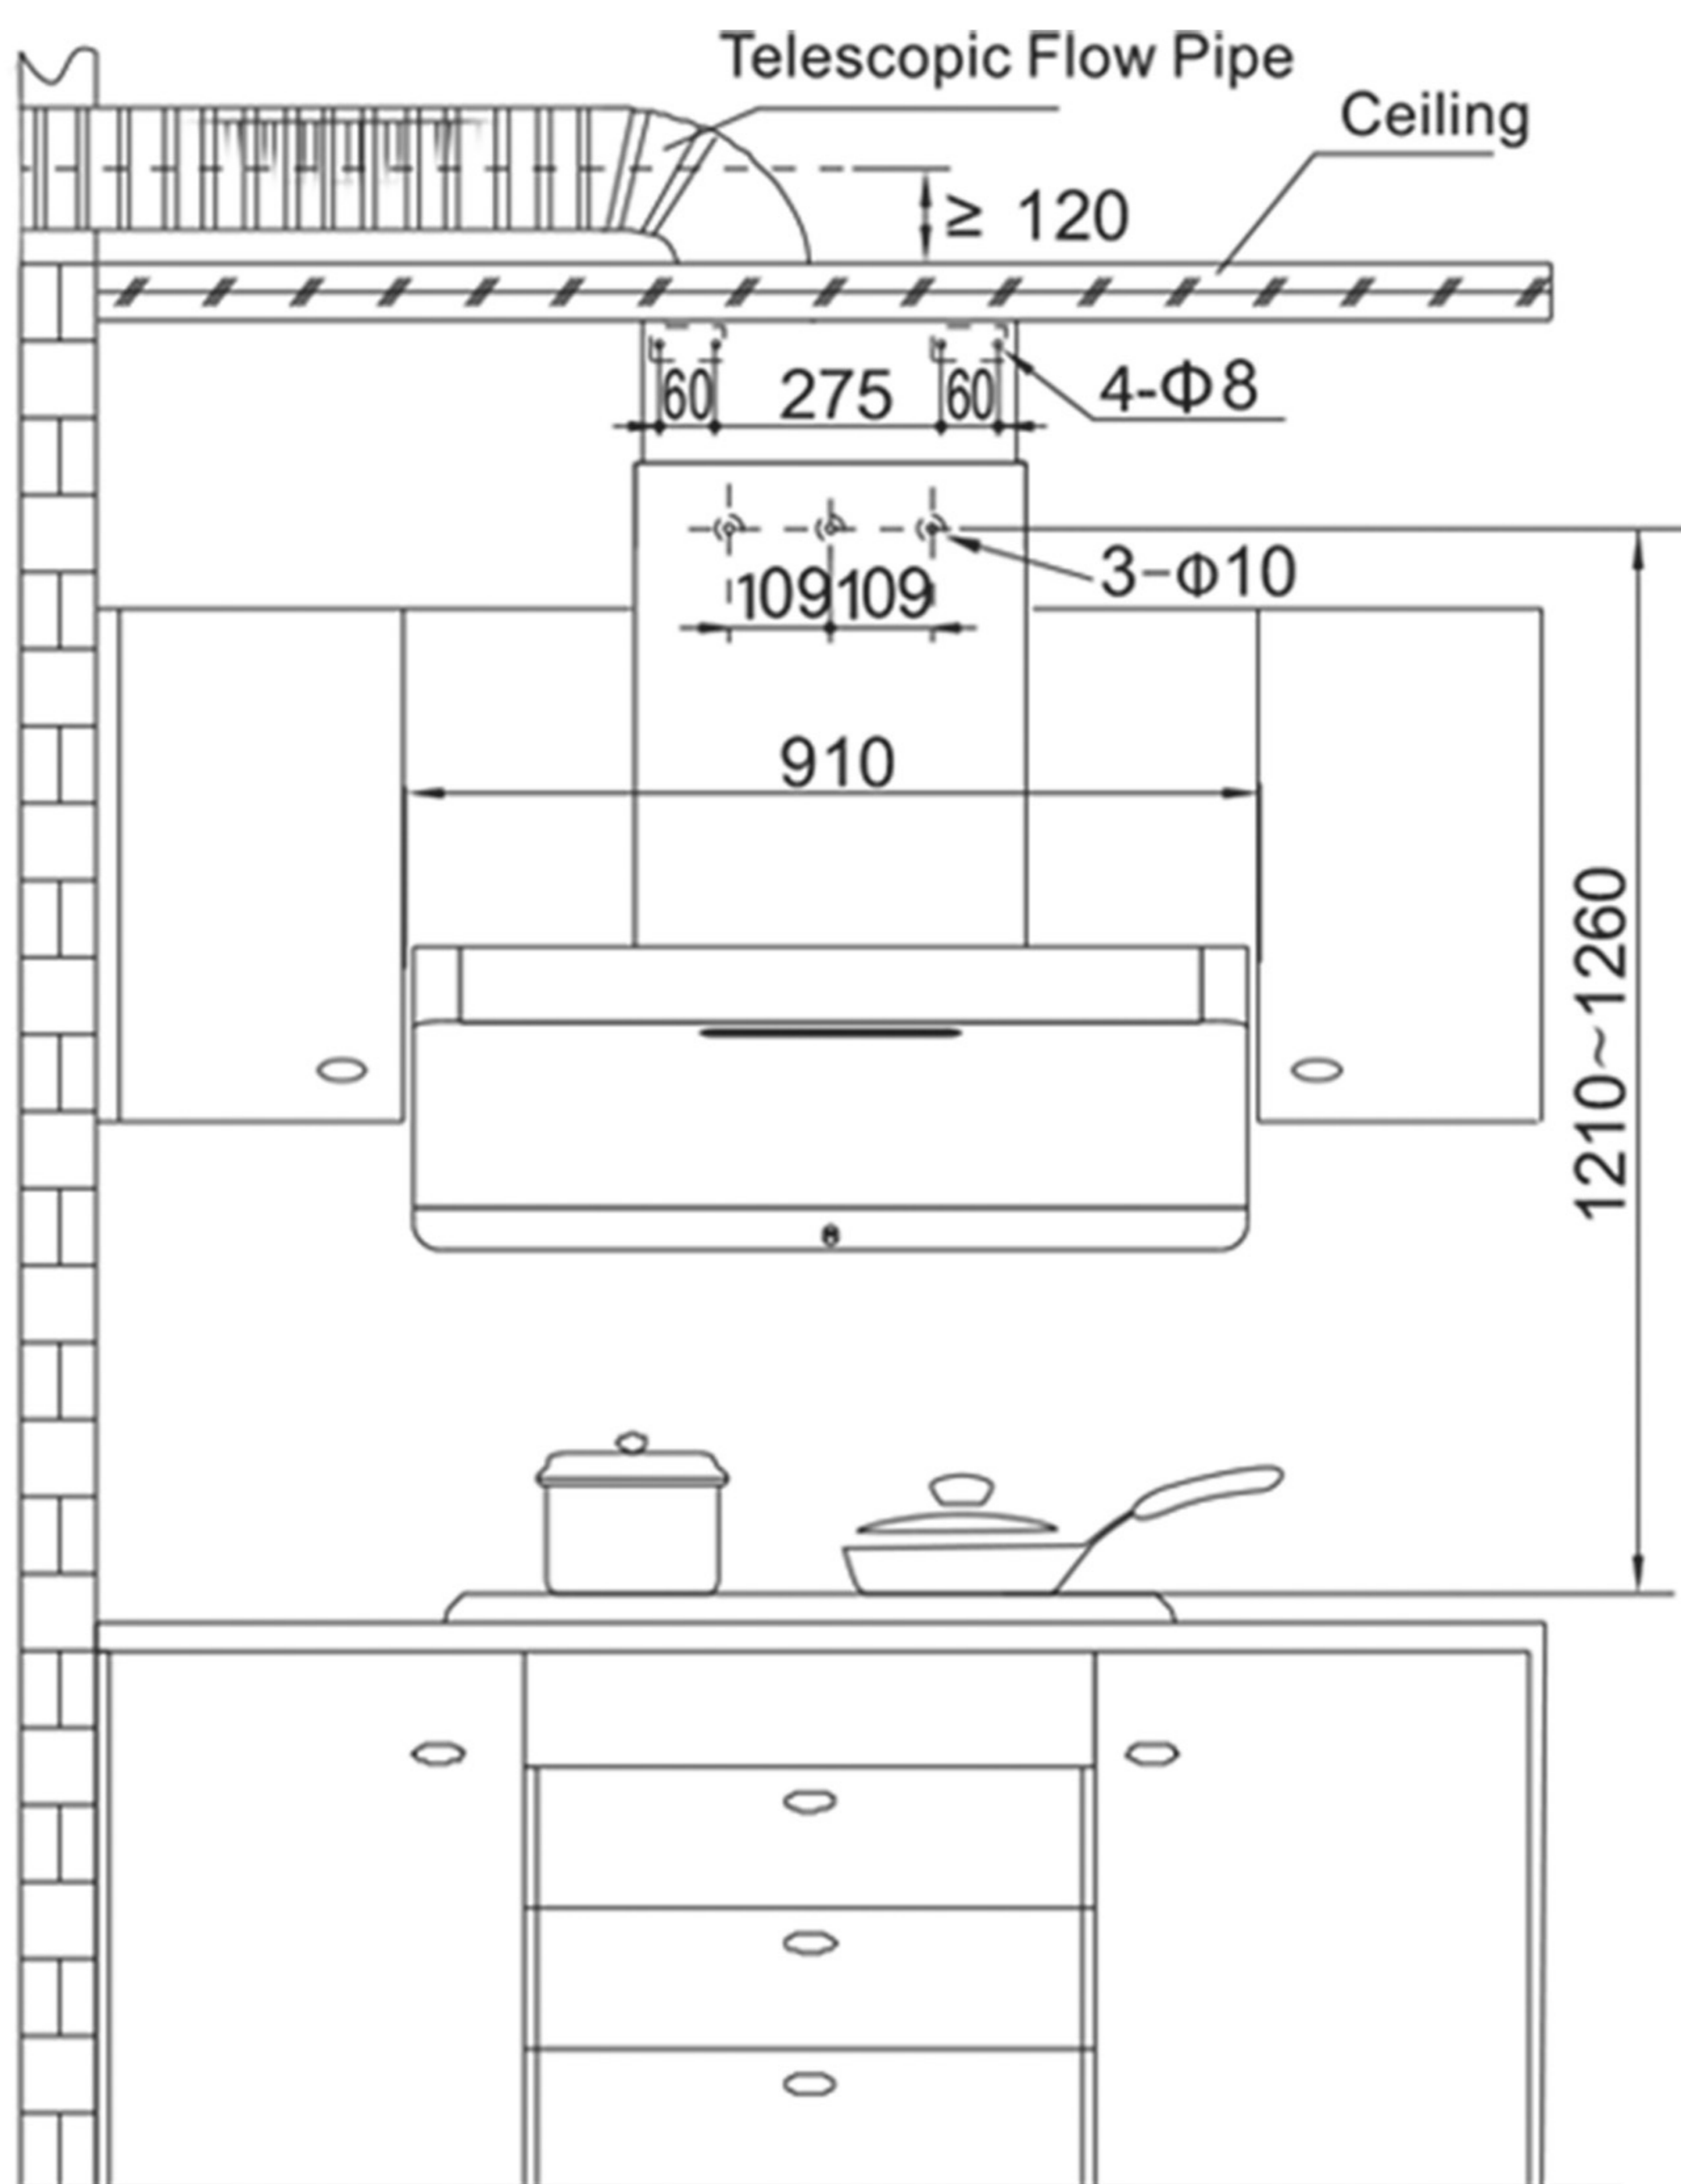

# VATTI Cooker Hood V993 Open Hole Size & Installation Guideline

\*The recommendation height is based on cabinet height 850mm.

**Cooker Hood  
Output Dimension**

**Ventilation Hose  
Dimension**

Unit:mm

# VATTI Cooker Hood V993 Product Dimension

**Before Open**

**After Open**

**Install Rubber (Mat)  
At Behind Left & Right  
Cooker Hood**

**V993 Cabinet Built-In Installation**

**Removable Cabinet Shelf  
On Top Of The Hood**