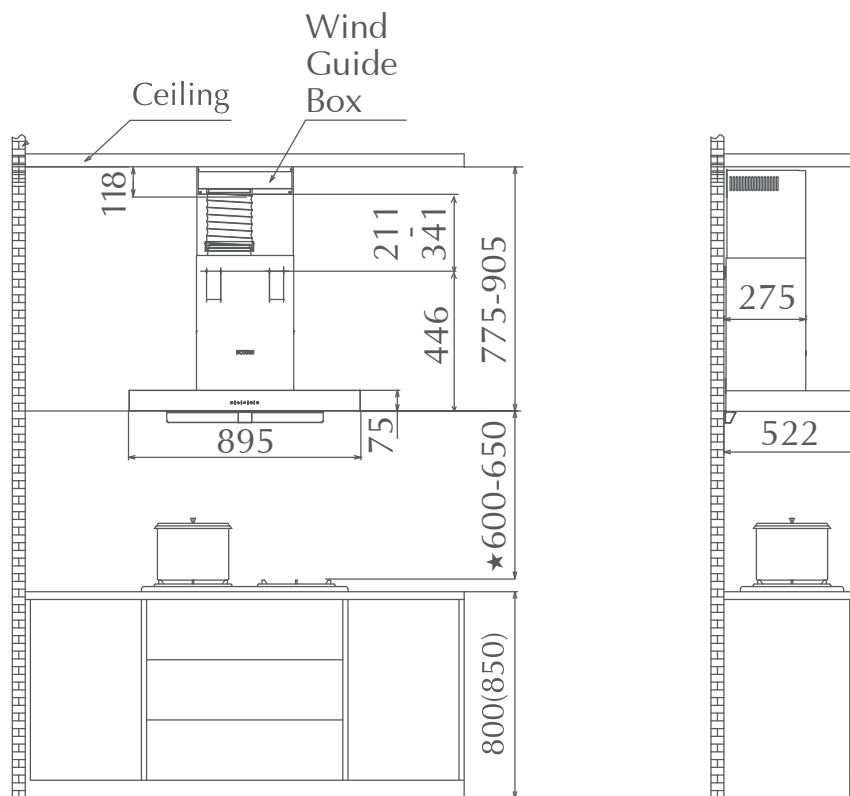

INSTALLATION GUIDE

Hood

EMG9008-CR

★ Distance is calculated from the pan support of hob