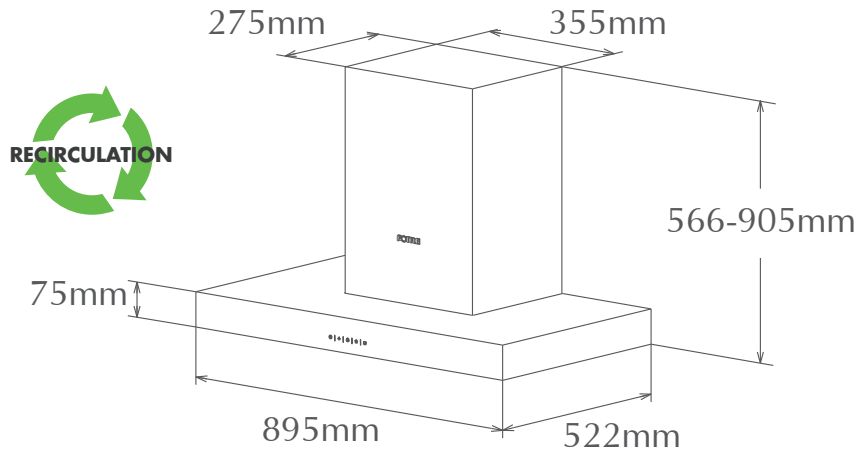

INSTALLATION GUIDE

Hood

EMG9008-CR

★ Distance is calculated from the pan support of hob