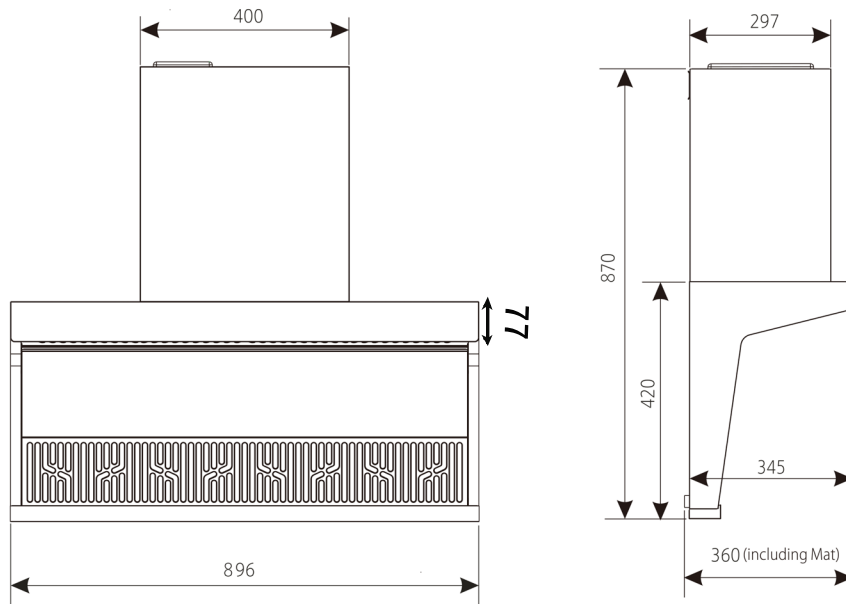

VATTI Cooker Hood V996 Open Hole Size & Installation Guideline

*The recommendation height is based on cabinet height 850mm.

Cooker Hood Output Dimension

Ventilation Hose Dimension

Unit:mm

VATTI Cooker Hood V996 Product Dimension

V996 Cooker Hood Dimension

**Install Rubber (Mat)
At Behind Left & Right
Cooker Hood**

V996 Cabinet Built-In Installation

**Removable Cabinet Shelf
On Top Of The Hood**