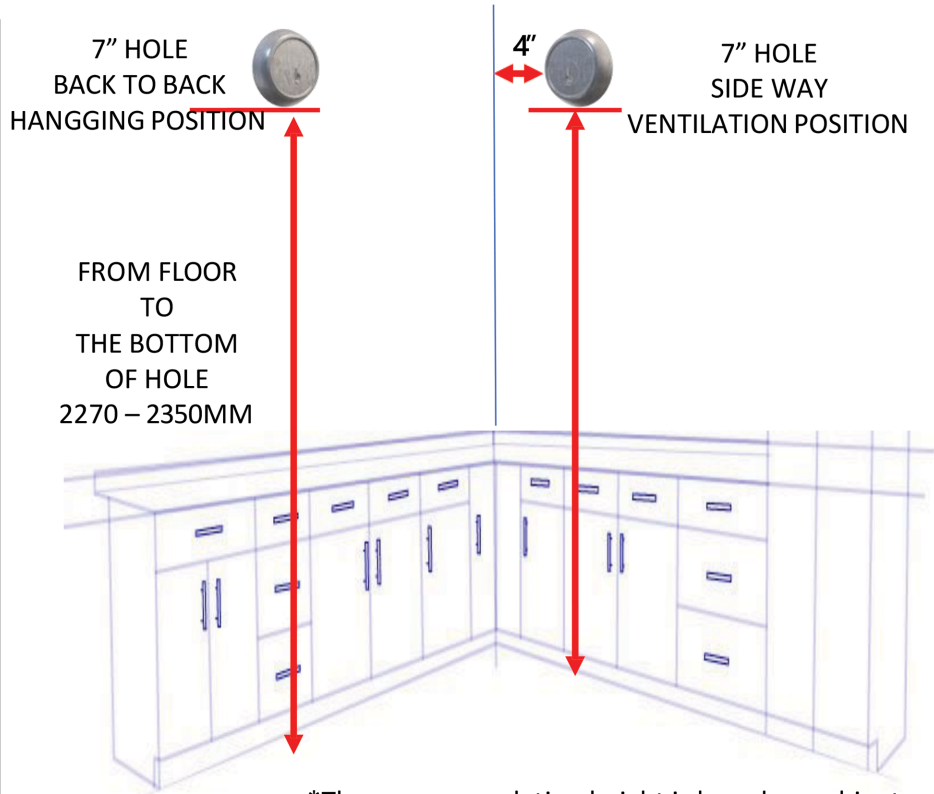

VATTI Cooker Hood V996 Open Hole Size & Installation Guideline

*The recommendation height is based on cabinet height 850mm.

Cooker Hood Output Dimension

Ventilation Hose Dimension

Unit:mm

VATTI Cooker Hood V996 Product Dimension

V996 Cooker Hood Dimension

**Install Rubber (Mat)
At Behind Left & Right
Cooker Hood**

V996 Cabinet Built-In Installation

**Removable Cabinet Shelf
On Top Of The Hood**