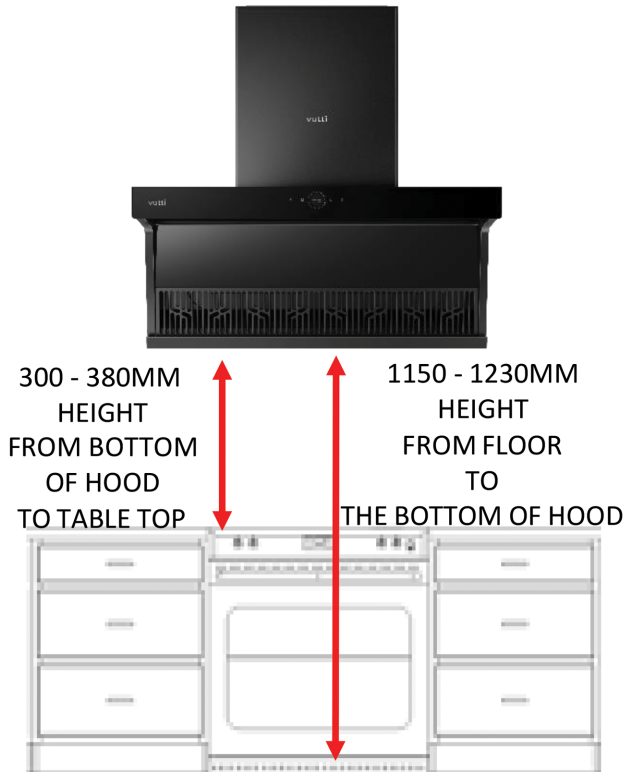

VATTI Cooker Hood V996 Open Hole Size & Installation Guideline

*The recommendation height is based on cabinet height 850mm.

Cooker Hood Output Dimension

Ventilation Hose Dimension

Unit:mm

VATTI Cooker Hood V996 Product Dimension

V996 Cooker Hood Dimension

**Install Rubber (Mat)
At Behind Left & Right
Cooker Hood**

V996 Cabinet Built-In Installation

**Removable Cabinet Shelf
On Top Of The Hood**