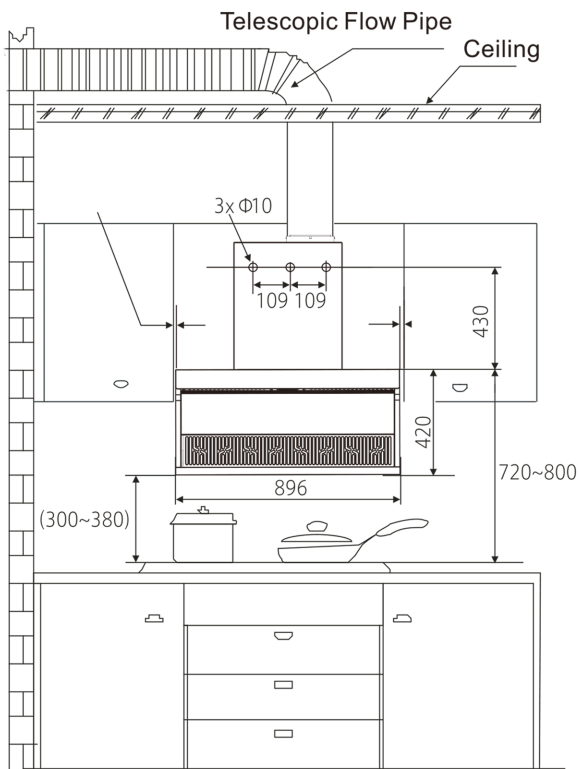

VATTI Cooker Hood V996 Open Hole Size & Installation Guideline

*The recommendation height is based on cabinet height 850mm.

Cooker Hood Output Dimension

Ventilation Hose Dimension

Unit:mm

VATTI Cooker Hood V996 Product Dimension

V996 Cooker Hood Dimension

**Install Rubber (Mat)
At Behind Left & Right
Cooker Hood**

V996 Cabinet Built-In Installation

**Removable Cabinet Shelf
On Top Of The Hood**