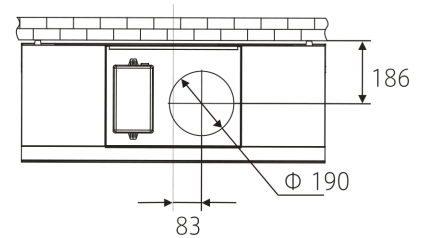

VATTI Cooker Hood V996 Open Hole Size & Installation Guideline

*The recommendation height is based on cabinet height 850mm.

Cooker Hood Output Dimension

Ventilation Hose Dimension

Unit:mm

VATTI Cooker Hood V996 Product Dimension

V996 Cooker Hood Dimension

**Install Rubber (Mat)
At Behind Left & Right
Cooker Hood**

V996 Cabinet Built-In Installation

**Removable Cabinet Shelf
On Top Of The Hood**