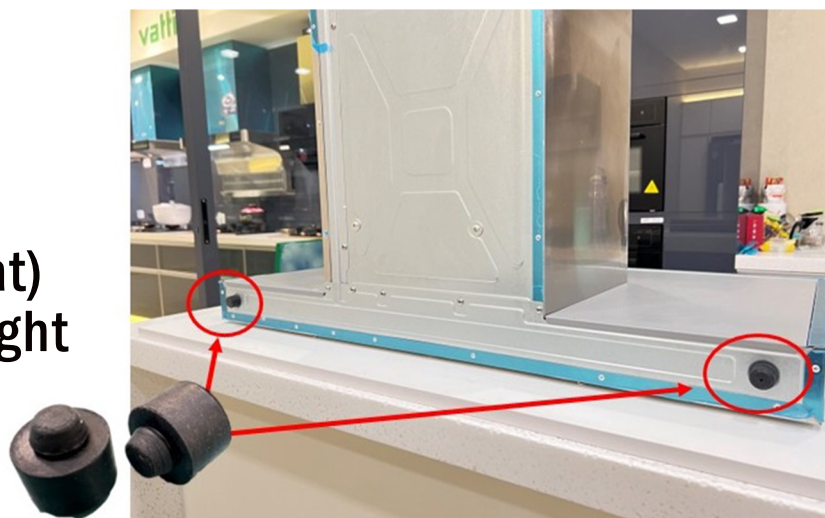

VATTI Cooker Hood V996 Open Hole Size & Installation Guideline

*The recommendation height is based on cabinet height 850mm.

Cooker Hood Output Dimension

Ventilation Hose Dimension

Unit:mm

VATTI Cooker Hood V996 Product Dimension

V996 Cooker Hood Dimension

**Install Rubber (Mat)
At Behind Left & Right
Cooker Hood**

V996 Cabinet Built-In Installation

**Removable Cabinet Shelf
On Top Of The Hood**