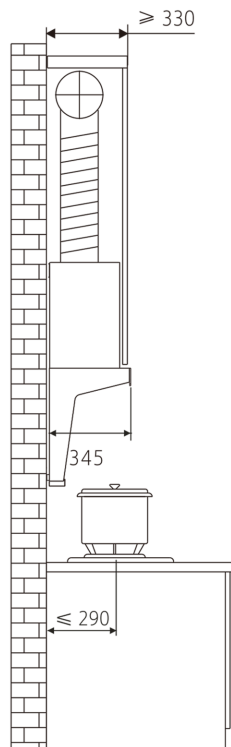

VATTI Cooker Hood V996 Open Hole Size & Installation Guideline

*The recommendation height is based on cabinet height 850mm.

Cooker Hood Output Dimension

Ventilation Hose Dimension

Unit:mm

VATTI Cooker Hood V996 Product Dimension

V996 Cooker Hood Dimension

**Install Rubber (Mat)
At Behind Left & Right
Cooker Hood**

V996 Cabinet Built-In Installation

**Removable Cabinet Shelf
On Top Of The Hood**