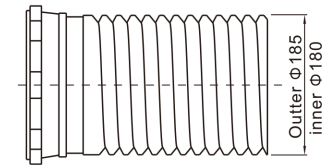

VATTI Cooker Hood V996 Open Hole Size & Installation Guideline

*The recommendation height is based on cabinet height 850mm.

Cooker Hood Output Dimension

Ventilation Hose Dimension

Unit:mm

VATTI Cooker Hood V996 Product Dimension

V996 Cooker Hood Dimension

**Install Rubber (Mat)
At Behind Left & Right
Cooker Hood**

V996 Cabinet Built-In Installation

**Removable Cabinet Shelf
On Top Of The Hood**