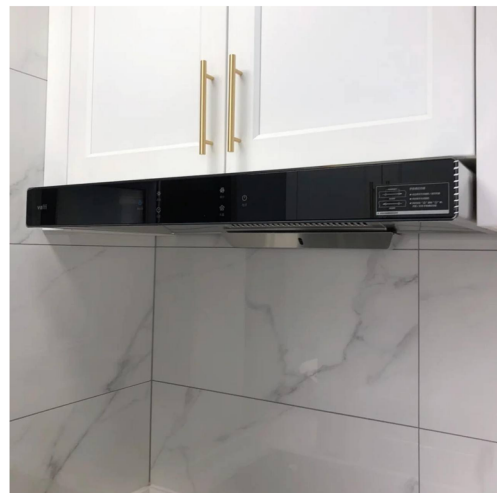

VATTI Cooker Hood V937 Open Hole Size & Installation Guideline

*The recommendation height is based on cabinet height 850mm.

**Cooker Hood
Output Dimension**

**Ventilation Hose
Dimension**

Unit:mm

VATTI Cooker Hood V937 Product Dimension

V937 Cooker Hood Dimension

**Install Rubber (Mat)
At Behind Left & Right
Cooker Hood**

V937 Cabinet Built-In Installation

**Removable Cabinet Shelf
On Top Of The Hood**