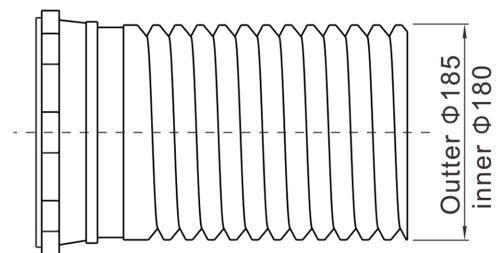

VATTI Cooker Hood V937 Open Hole Size & Installation Guideline

*The recommendation height is based on cabinet height 850mm.

**Cooker Hood
Output Dimension**

**Ventilation Hose
Dimension**

Unit:mm

VATTI Cooker Hood V937 Product Dimension

V937 Cooker Hood Dimension

**Install Rubber (Mat)
At Behind Left & Right
Cooker Hood**

V937 Cabinet Built-In Installation

**Removable Cabinet Shelf
On Top Of The Hood**