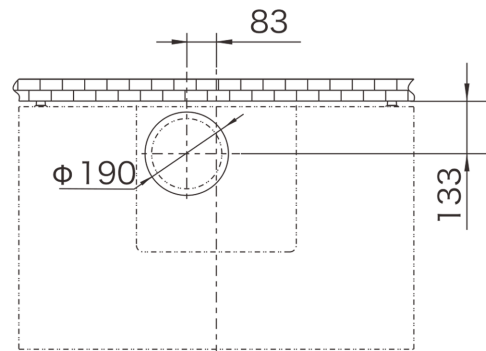

VATTI Cooker Hood V937 Open Hole Size & Installation Guideline

*The recommendation height is based on cabinet height 850mm.

**Cooker Hood
Output Dimension**

**Ventilation Hose
Dimension**

Unit:mm

VATTI Cooker Hood V937 Product Dimension

V937 Cooker Hood Dimension

**Install Rubber (Mat)
At Behind Left & Right
Cooker Hood**

V937 Cabinet Built-In Installation

**Removable Cabinet Shelf
On Top Of The Hood**