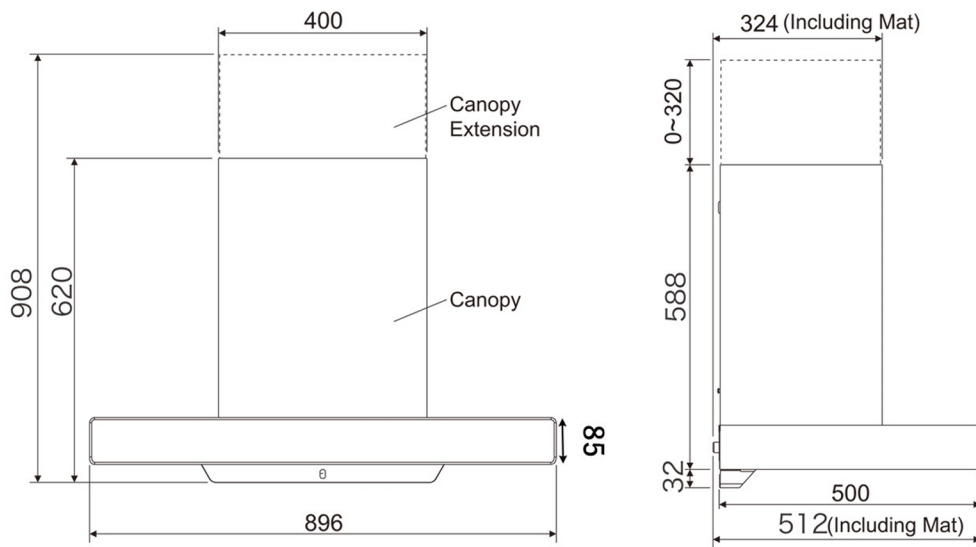

VATTI Cooker Hood V937 Open Hole Size & Installation Guideline

*The recommendation height is based on cabinet height 850mm.

**Cooker Hood
Output Dimension**

**Ventilation Hose
Dimension**

Unit:mm

VATTI Cooker Hood V937 Product Dimension

V937 Cooker Hood Dimension

**Install Rubber (Mat)
At Behind Left & Right
Cooker Hood**

V937 Cabinet Built-In Installation

**Removable Cabinet Shelf
On Top Of The Hood**