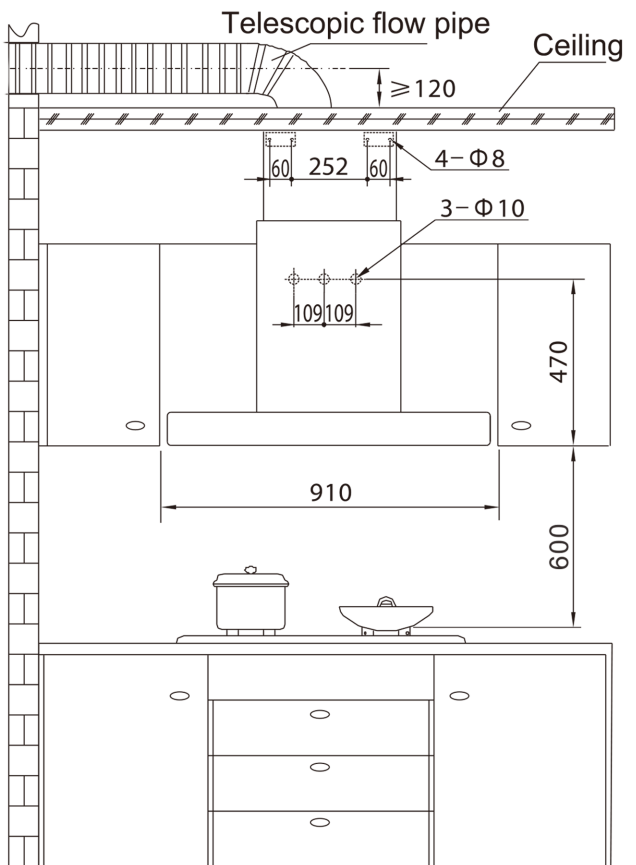

VATTI Cooker Hood V937 Open Hole Size & Installation Guideline

*The recommendation height is based on cabinet height 850mm.

**Cooker Hood
Output Dimension**

**Ventilation Hose
Dimension**

Unit:mm

VATTI Cooker Hood V937 Product Dimension

V937 Cooker Hood Dimension

**Install Rubber (Mat)
At Behind Left & Right
Cooker Hood**

V937 Cabinet Built-In Installation

**Removable Cabinet Shelf
On Top Of The Hood**