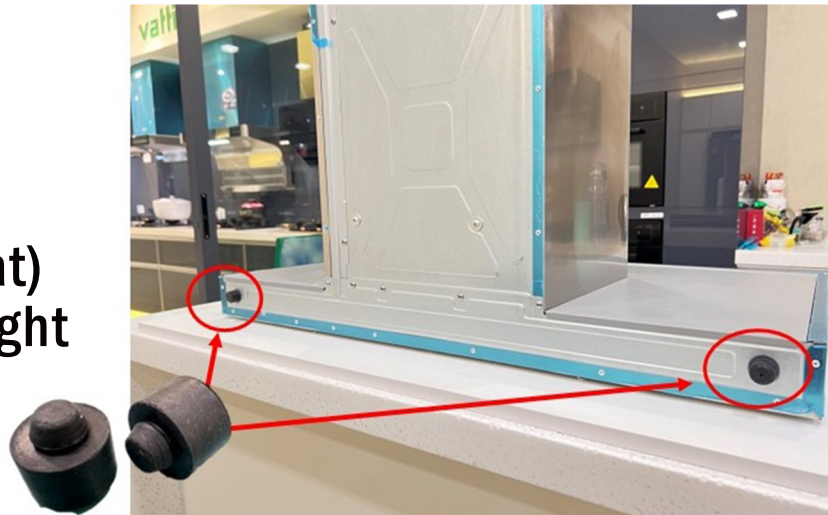

VATTI Cooker Hood V937 Open Hole Size & Installation Guideline

*The recommendation height is based on cabinet height 850mm.

**Cooker Hood
Output Dimension**

**Ventilation Hose
Dimension**

Unit:mm

VATTI Cooker Hood V937 Product Dimension

V937 Cooker Hood Dimension

**Install Rubber (Mat)
At Behind Left & Right
Cooker Hood**

V937 Cabinet Built-In Installation

**Removable Cabinet Shelf
On Top Of The Hood**