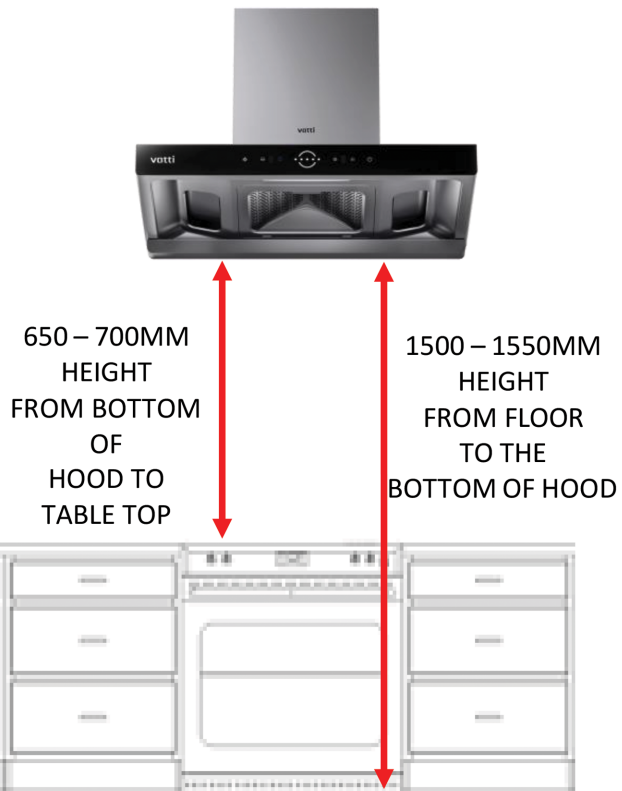

VATTI Cooker Hood V937 Open Hole Size & Installation Guideline

*The recommendation height is based on cabinet height 850mm.

**Cooker Hood
Output Dimension**

**Ventilation Hose
Dimension**

Unit:mm

VATTI Cooker Hood V937 Product Dimension

V937 Cooker Hood Dimension

**Install Rubber (Mat)
At Behind Left & Right
Cooker Hood**

V937 Cabinet Built-In Installation

**Removable Cabinet Shelf
On Top Of The Hood**