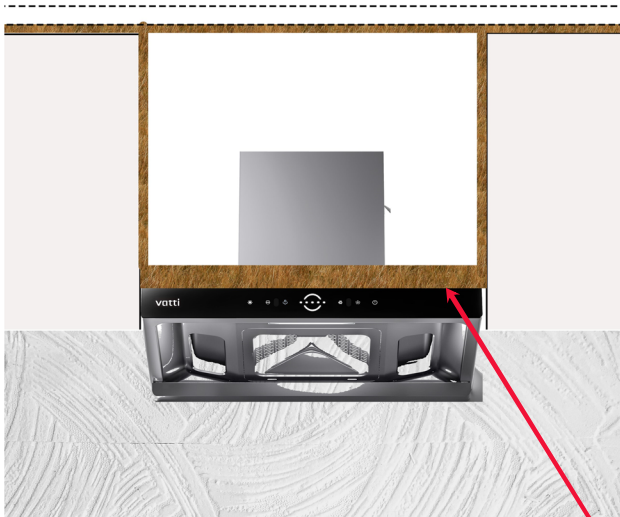

VATTI Cooker Hood V937 Open Hole Size & Installation Guideline

*The recommendation height is based on cabinet height 850mm.

**Cooker Hood
Output Dimension**

**Ventilation Hose
Dimension**

Unit:mm

VATTI Cooker Hood V937 Product Dimension

V937 Cooker Hood Dimension

**Install Rubber (Mat)
At Behind Left & Right
Cooker Hood**

V937 Cabinet Built-In Installation

**Removable Cabinet Shelf
On Top Of The Hood**