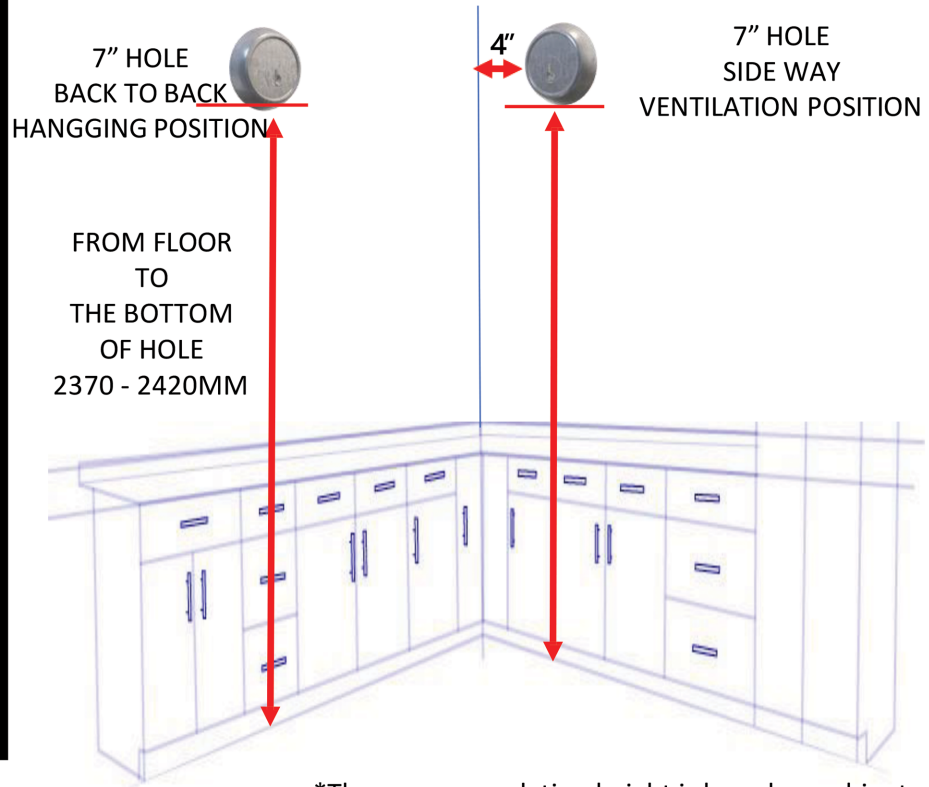

VATTI Cooker Hood V937 Open Hole Size & Installation Guideline

*The recommendation height is based on cabinet height 850mm.

**Cooker Hood
Output Dimension**

**Ventilation Hose
Dimension**

Unit:mm

VATTI Cooker Hood V937 Product Dimension

V937 Cooker Hood Dimension

**Install Rubber (Mat)
At Behind Left & Right
Cooker Hood**

V937 Cabinet Built-In Installation

**Removable Cabinet Shelf
On Top Of The Hood**