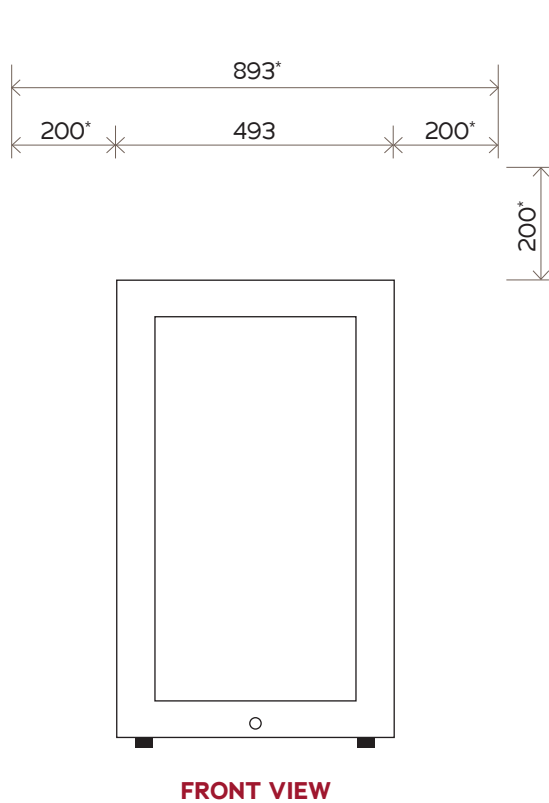

VWS035SSA (V3OSGES3)
VWS035SBA
VWS035SCA (V3OSGE)

NOTE: Illustrations not to scale.
 All dimensions in millimetres.

*V30 models are intended to be freestanding only.
 At least 200mm of space is required above and beside the cabinet as shown.