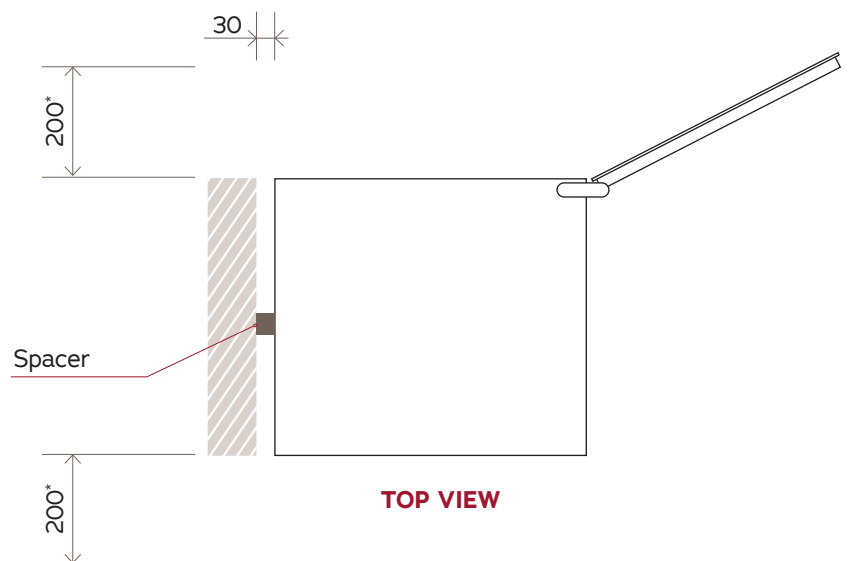

VWS035SSA (V3OSGES3)
VWS035SBA
VWS035SCA (V3OSGE)

NOTE: Illustrations not to scale.
 All dimensions in millimetres.

*V30 models are intended to be freestanding only.
 At least 200mm of space is required above and beside the cabinet as shown.