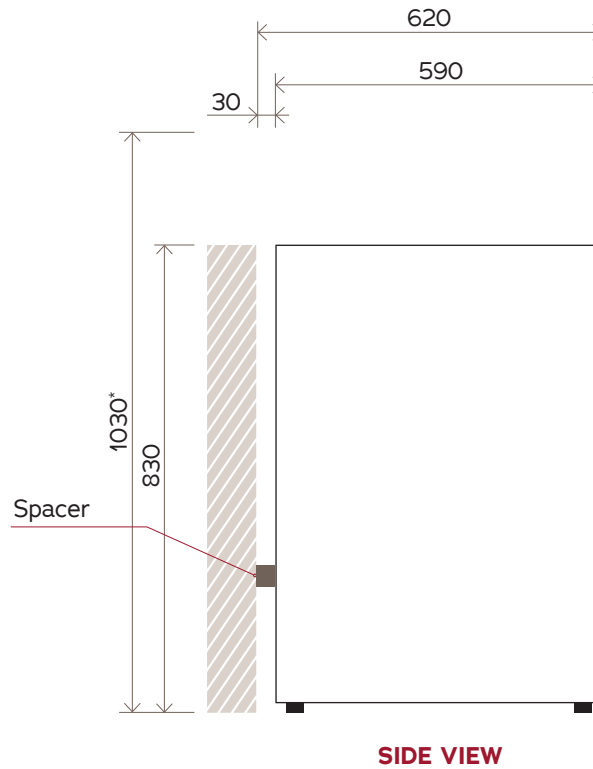

VWS035SSA (V3OSGES3)
VWS035SBA
VWS035SCA (V3OSGE)

NOTE: Illustrations not to scale.
 All dimensions in millimetres.

*V30 models are intended to be freestanding only.
 At least 200mm of space is required above and beside the cabinet as shown.