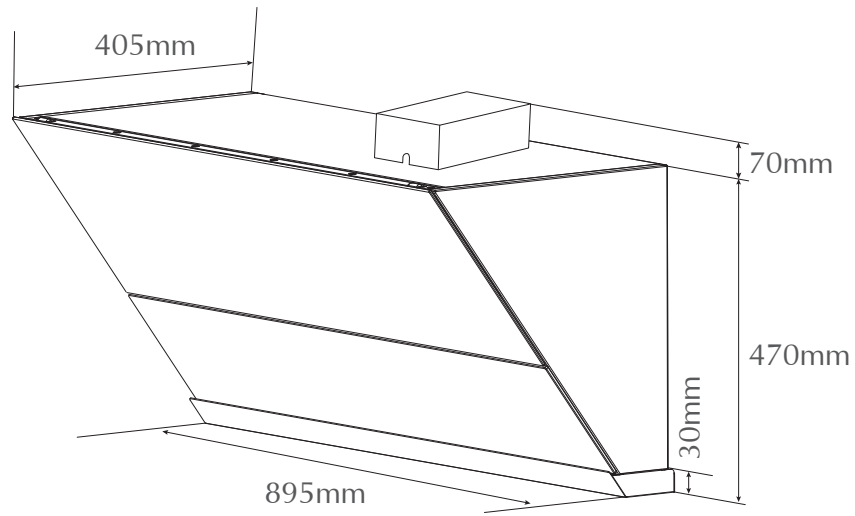

INSTALLATION GUIDE

Hood JQG9055

★ is the distance from pan support of hob