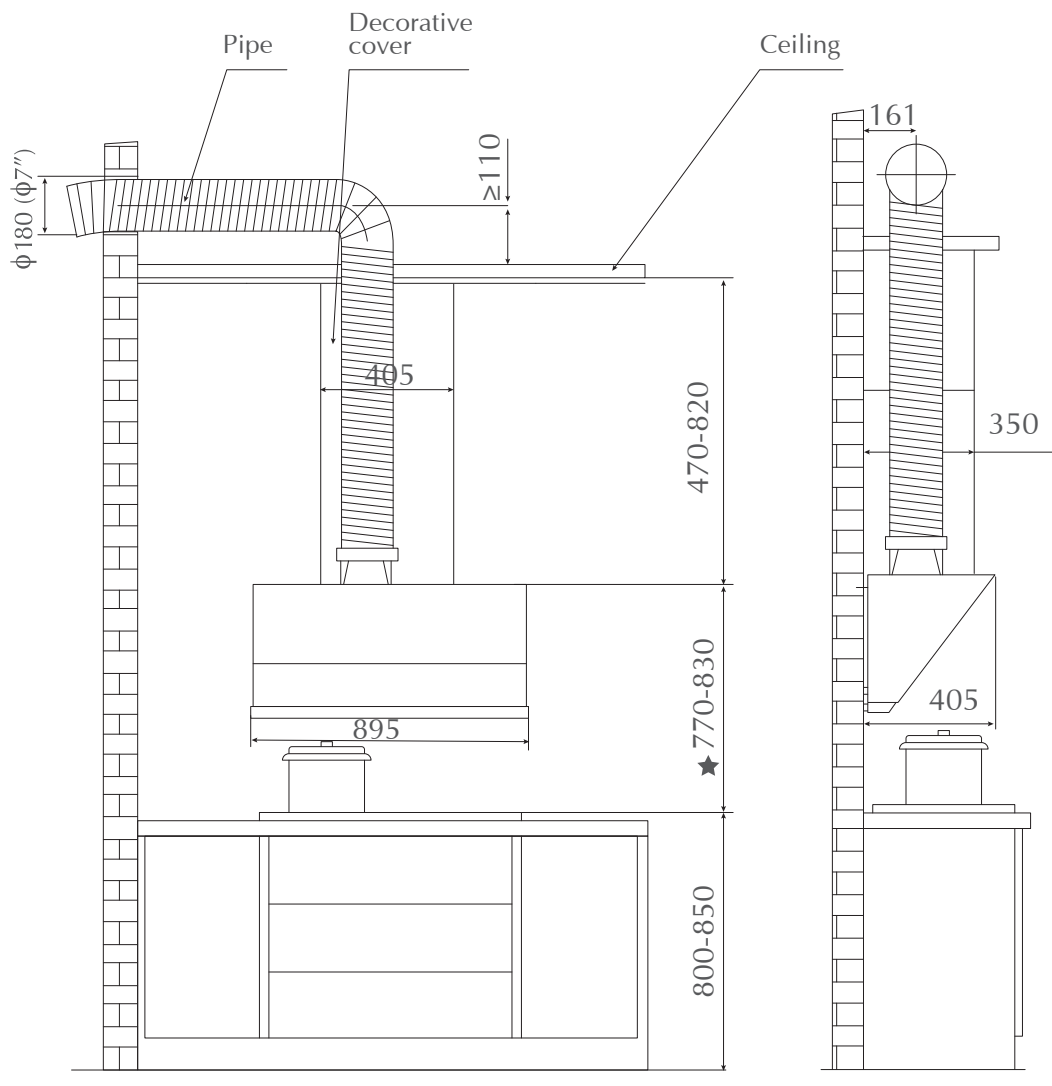

INSTALLATION GUIDE

Hood JQG9055

★ is the distance from pan support of hob