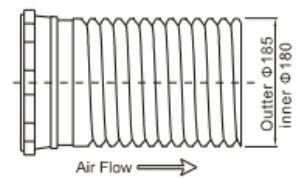

# VATTI COOKER HOOD MODEL : V919

400 - 430MM  
HEIGHT  
FROM BOTTOM  
OF HOOD  
TO TABLETOP

1250 - 1280MM  
HEIGHT  
FROM FLOOR  
TO THE  
BOTTOM OF HOOD

FROM FLOOR  
TO  
THE BOTTOM  
OF HOLE  
2390 - 2420MM

\*The recommendation height is based on cabinet height 850mm.

\*mm

# Product Image

Unit:mm