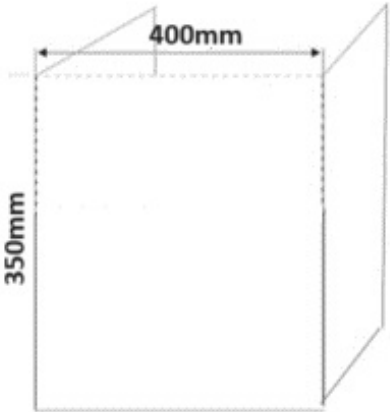

# VATTI COOKER HOOD MODEL : V919

400 - 430MM  
HEIGHT  
FROM BOTTOM  
OF HOOD  
TO TABLETOP

1250 - 1280MM  
HEIGHT  
FROM FLOOR  
TO THE  
BOTTOM OF HOOD

FROM FLOOR  
TO  
THE BOTTOM  
OF HOLE  
2390 - 2420MM

\*The recommendation height is based on cabinet height 850mm.

\*mm

# Product Image

Unit:mm

## Chimney Cover Dimension