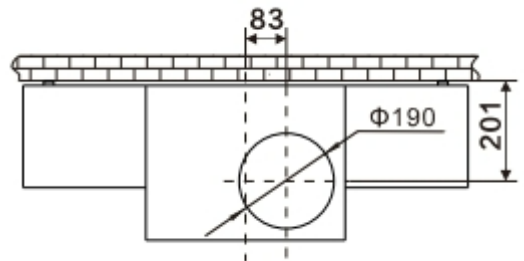

# VATTI COOKER HOOD MODEL : V919

400 - 430MM  
HEIGHT  
FROM BOTTOM  
OF HOOD  
TO TABLETOP

1250 - 1280MM  
HEIGHT  
FROM FLOOR  
TO THE  
BOTTOM OF HOOD

FROM FLOOR  
TO  
THE BOTTOM  
OF HOLE  
2390 - 2420MM

\*The recommendation height is based on cabinet height 850mm.

\*mm

# Product Image

Unit:mm