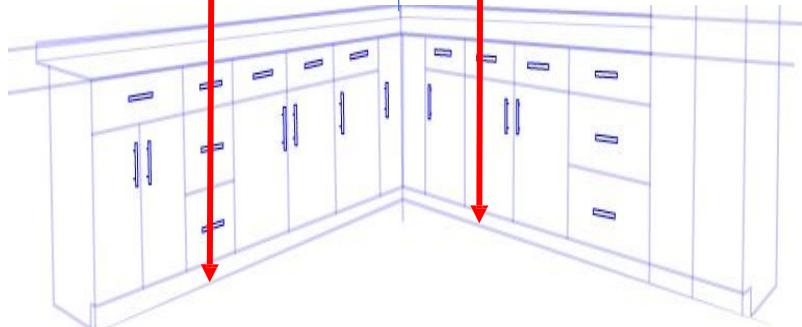

# VATTI COOKER HOOD MODEL : V919

400 - 430MM  
HEIGHT  
FROM BOTTOM  
OF HOOD  
TO TABLETOP

1250 - 1280MM  
HEIGHT  
FROM FLOOR  
TO THE  
BOTTOM OF HOOD

FROM FLOOR  
TO  
THE BOTTOM  
OF HOLE  
2390 - 2420MM

\*The recommendation height is based on cabinet height 850mm.

\*mm

# Product Image

Unit:mm