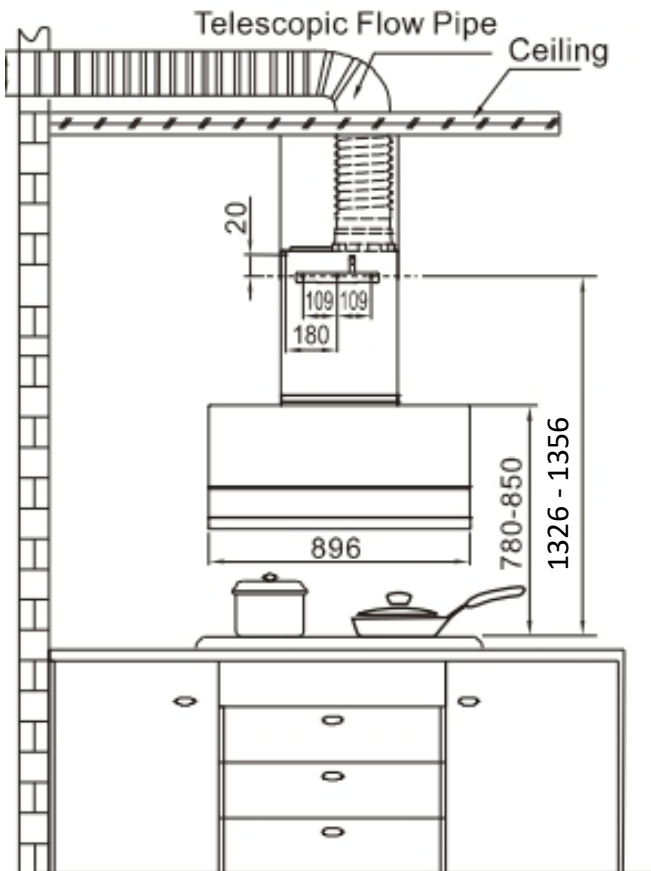

# VATTI COOKER HOOD MODEL : V919

400 - 430MM  
HEIGHT  
FROM BOTTOM  
OF HOOD  
TO TABLETOP

1250 - 1280MM  
HEIGHT  
FROM FLOOR  
TO THE  
BOTTOM OF HOOD

FROM FLOOR  
TO  
THE BOTTOM  
OF HOLE  
2390 - 2420MM

\*The recommendation height is based on cabinet height 850mm.

\*mm

# Product Image

Unit:mm

## Chimney Cover Dimension