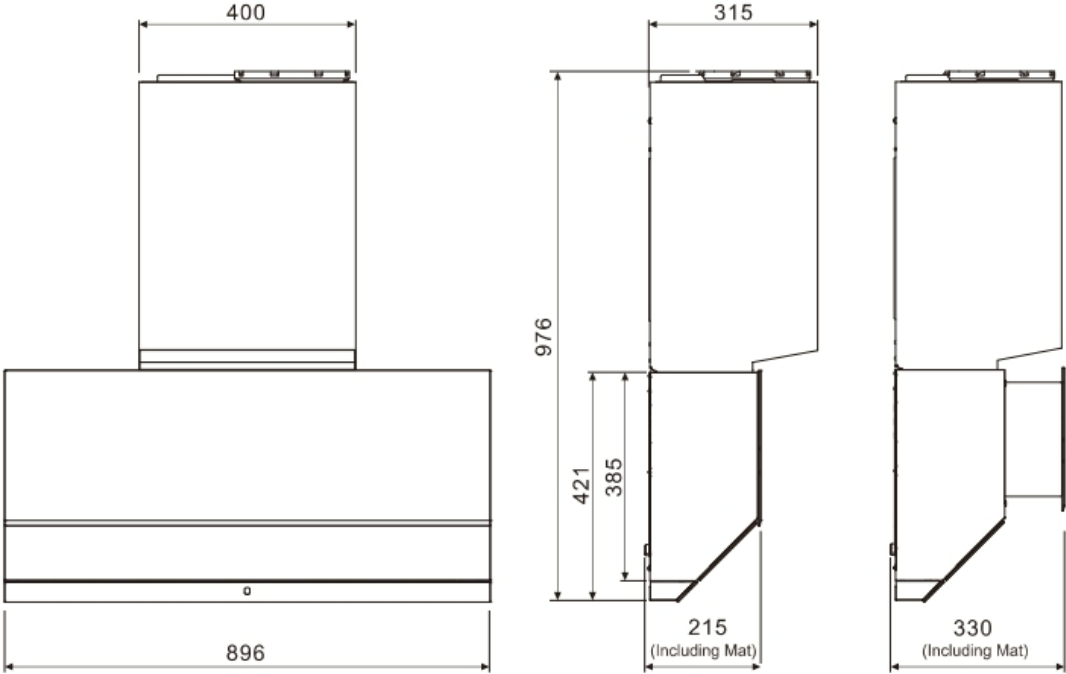

# VATTI COOKER HOOD MODEL : V919

400 - 430MM  
HEIGHT  
FROM BOTTOM  
OF HOOD  
TO TABLETOP

1250 - 1280MM  
HEIGHT  
FROM FLOOR  
TO THE  
BOTTOM OF HOOD

FROM FLOOR  
TO  
THE BOTTOM  
OF HOLE  
2390 - 2420MM

\*The recommendation height is based on cabinet height 850mm.

\*mm

# Product Image

Unit:mm

## Chimney Cover Dimension