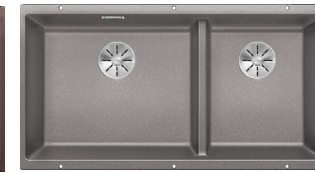

BLANCO Silgranit Sink
SUBLINE 480/320
LP RM 3,500

Anthracite, Alu metallic,
Coffee, White, Rock Grey
Soft White, Volcano Grey (U)
Size: L855 X W460 X D200mm