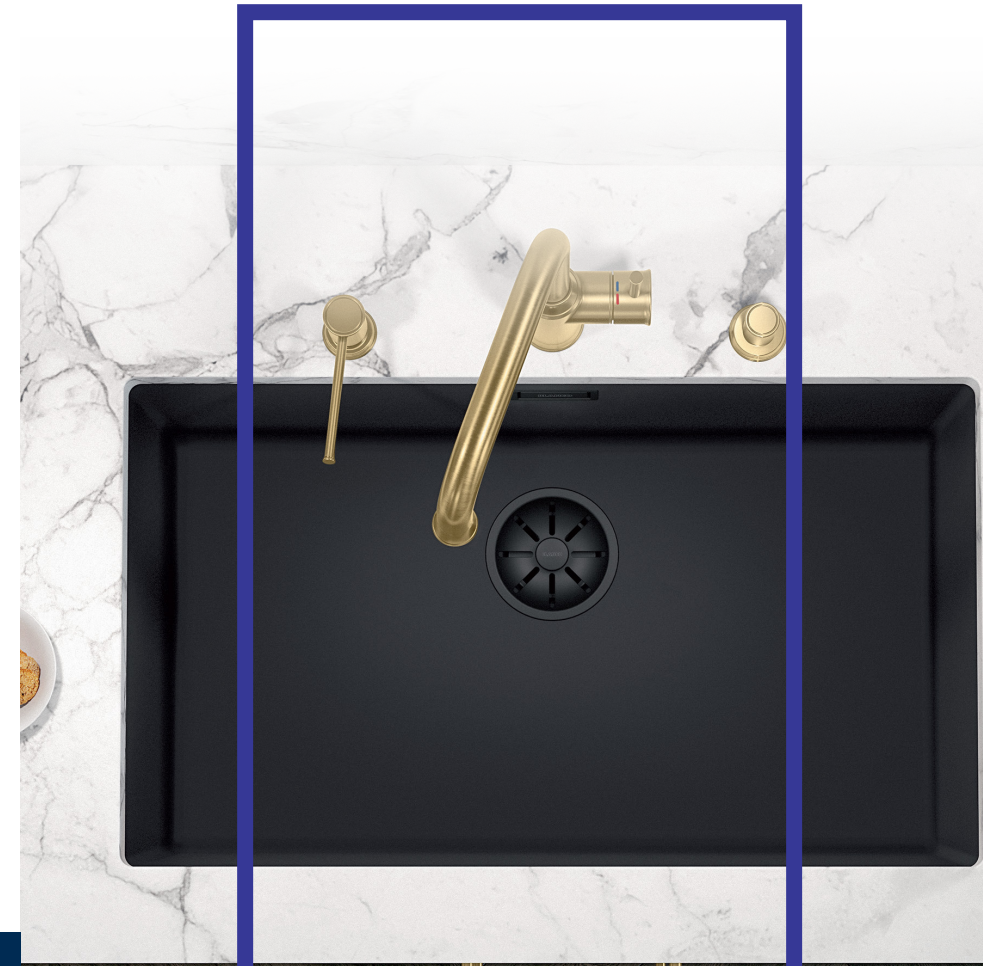

BLANCO UNIT
drink. prep. clean.

Distinctive and on-trend.

MAY 2024

Pure Freude
an Wasser