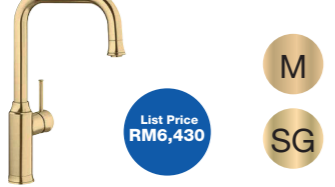

Livia-S Sink Mixer

- HP High pressure
- F2 Extendable spray

Swivel pull-out spout with 3/8" hose