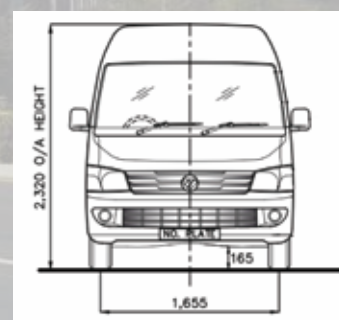

FEATURES		
INTERIOR		
Air Condition System		Front & Rear with individual vetting
Air Ioniser		Rear Only
Celling		PVC
Steering Wheel		PU + Tillable
Window	Front	Power Window
	Rear	3 Sliding Windows
Seats	Material	Fabric with Headrest
Cup Holder & Net Packets		All rear seat
3-Point Safety Belt		All seat
Audio System		Touch Screen, DVD Player + Bluetooth
EXTERIOR		
Headlamps		Halogen Multi-reflector
Daytime Running Lights (DRLs)		•
Front Grill		Chrome
Electric Wing Mirror		Manual Folding, Chrome Casing
Door Lock		2 nos of central lock with remote key
Sliding Door		One (1)
Rear Wiper + Washer + Defroster		•
Roof Escape Hatch		•
SAFETY		
Reverse Camera + Sensors		•
SRS Air-Bag		Driver + Front Passenger
ABS + EBD		•

BERJAYA CHINA MOTOR SDN BHD (455425-V)
LOT 3, Jalan 225, Seksyen 51A
46100 Petaling Jaya, Selangor Darul Ehsan
Tel: 03 7954 1188 Fax: 03 7955 1189
Hotline: 1800 88 8589

Contact: