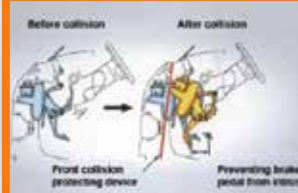

Safety Features

Front dual air bag

Side door fender

Front bar fender

Visible reversing camera
ensures reversing safety

Fully integral 3H
ultra-high strength body

4 reverse sensors that can sense
the driver's blind zone effectively

Cummins 2.8L
Diesel Engine

With ABS+EBD

Without ABS+EBD

ABS+EBD

Before collision

After collision

Front collision
protecting device

Preventing brake
pedal from moving

Collapsible
steering column

Vehicle three-point
pretensioner seat belts

VIEW CS2L TECHNICAL SPECIFICATION

Warranty 6 Years/200,000km
(Whichever comes first)

MODEL NAME		VIEW CS2L
Model Code	BJ6609U2DDA-RA	
Body Type	High Roof Wide Body	
Wheelbase Type	Super long wheelbase	
Seating Capacity	16	
ENGINE		
Model	CUMMINS ISF2.8	
Type	ISF2.8S4148V Turbo Diesel	
Displacement	2,776cc	
Rated Power	102.7kW (138hp) @3200rpm	
Rated Torque	360Nm@1,800-2,700rpm	
Fuel Supply System	BOSCH Common Rail Direct Injection (CRDI)	
Fuel Consumption	9.5L/100km	
DIMENSION & WEIGHT		
Overall	Length	5,990mm
	Width	1,920mm
	Height	2,320mm
Wheelbase	3,720mm	
Tread	Front	1,655mm
	Rear	1,650mm
Weight	Kerb	2,435kg
	Gross	4,035kg
Min Turning Radius	6.25m	
Ground Clearing	175mm	
Fuel Tank Capacity	65L	
CHASSIS & BRAKE SYSTEM		
Transmission Type	5 Speed Manual	
Brake	Front	Disc
	Rear	Drums
ABS + EBD	•	
Steering Tyre	Rack & Pinion with Power Assist	
Tyres & Rim	215/75R16c (Alloy Rims)	