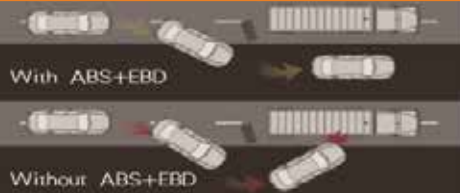

Safety Features

Front dual air bag

Side door fender

Front bar fender

Visible reversing camera
ensures reversing safety

Fully integral 3H
ultra-high strength body

4 reverse sensors that can sense
the driver's blind zone effectively

Cummins 2.8L
Diesel Engine

With ABS+EBD

Without ABS+EBD

ABS+EBD

Before collision

After collision

Front collision
protecting device

Preventing brake
pedal from moving

Collapsible
steering column

Vehicle three-point
pretensioner seat belts

VIEW CS2L TECHNICAL SPECIFICATION

Warranty 6 Years/200,000km
(Whichever comes first)

MODEL NAME		VIEW CS2L
Model Code	BJ6609U2DDA-RA	
Body Type	High Roof Wide Body	
Wheelbase Type	Super long wheelbase	
Seating Capacity	16	
ENGINE		
Model	CUMMINS ISF2.8	
Type	ISF2.8S4148V Turbo Diesel	
Displacement	2,776cc	
Rated Power	102.7kW (138hp) @3200rpm	
Rated Torque	360Nm@1,800-2,700rpm	
Fuel Supply System	BOSCH Common Rail Direct Injection (CRDI)	
Fuel Consumption	9.5L/100km	
DIMENSION & WEIGHT		
Overall	Length	5,990mm
	Width	1,920mm
	Height	2,320mm
Wheelbase	3,720mm	
Tread	Front	1,655mm
	Rear	1,650mm
Weight	Kerb	2,435kg
	Gross	4,035kg
Min Turning Radius	6.25m	
Ground Clearing	175mm	
Fuel Tank Capacity	65L	
CHASSIS & BRAKE SYSTEM		
Transmission Type	5 Speed Manual	
Brake	Front	Disc
	Rear	Drums
ABS + EBD	•	
Steering Tyre	Rack & Pinion with Power Assist	
Tyres & Rim	215/75R16c (Alloy Rims)	