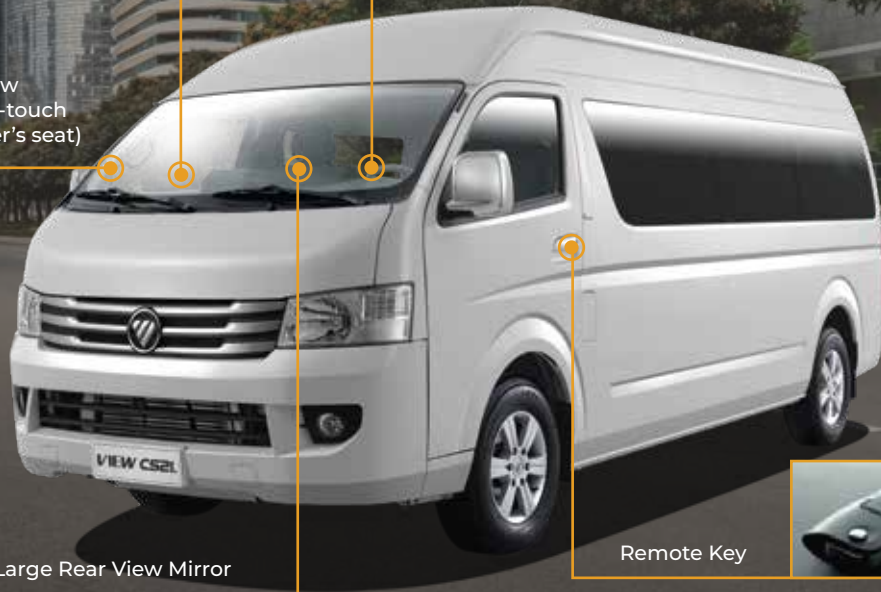

VIEW CS2L

Your Next Window Van

FOTON

Touch Screen
Multimedia Player

Modern Instrument Panel

Power window
(ON OFF one-touch
drop on driver's seat)

Large Rear View Mirror

Remote Key

Safety Features

Front dual air bag

Side door fender

Front bar fender

Visible reversing camera
ensures reversing safety

Fully integral 3H
ultra-high strength body

4 reverse sensors that can sense
the driver's blind zone effectively

Collapsible
steering column

Vehicle three-point
pretensioner seat belts

VIEW CS2L TECHNICAL SPECIFICATION

Warranty 6 Years/200,000km
(Whichever comes first)

MODEL NAME		VIEW CS2L
Model Code	BJ6609U2DDA-RA	
Body Type	High Roof Wide Body	
Wheelbase Type	Super long wheelbase	
Seating Capacity	16	
ENGINE		
Model	CUMMINS ISF2.8	
Type	ISF2.8S4148V Turbo Diesel	
Displacement	2,776cc	
Rated Power	102.7kW (138hp) @3200rpm	
Rated Torque	360Nm@1,800-2,700rpm	
Fuel Supply System	BOSCH Common Rail Direct Injection (CRDI)	
Fuel Consumption	9.5L/100km	
DIMENSION & WEIGHT		
Overall	Length	5,990mm
	Width	1,920mm
	Height	2,320mm
Wheelbase	3,720mm	
Tread	Front	1,655mm
	Rear	1,650mm
Weight	Kerb	2,435kg
	Gross	4,035kg
Min Turning Radius	6.25m	
Ground Clearing	175mm	
Fuel Tank Capacity	65L	
CHASSIS & BRAKE SYSTEM		
Transmission Type	5 Speed Manual	
Brake	Front	Disc
	Rear	Drums
ABS + EBD	•	
Steering Tyre	Rack & Pinion with Power Assist	
Tyres & Rim	215/75R16c (Alloy Rims)	