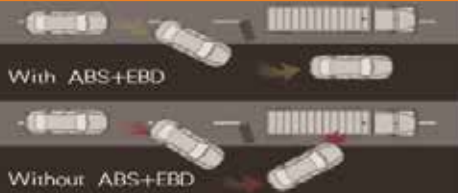

Safety Features

Front dual air bag

Side door fender

Front bar fender

Visible reversing camera
ensures reversing safety

Fully integral 3H
ultra-high strength body

4 reverse sensors that can sense
the driver's blind zone effectively

Cummins 2.8L
Diesel Engine

With ABS+EBD

Without ABS+EBD

ABS+EBD

Before collision

After collision

Front collision
protecting device

Preventing brake
pedal from moving

Collapsible
steering column

Vehicle three-point
pretensioner seat belts

VIEW CS2L TECHNICAL SPECIFICATION

Warranty 6 Years/200,000km
(Whichever comes first)

MODEL NAME		VIEW CS2L
Model Code	BJ6609U2DDA-RA	
Body Type	High Roof Wide Body	
Wheelbase Type	Super long wheelbase	
Seating Capacity	16	
ENGINE		
Model	CUMMINS ISF2.8	
Type	ISF2.8S4148V Turbo Diesel	
Displacement	2,776cc	
Rated Power	102.7kW (138hp) @3200rpm	
Rated Torque	360Nm@1,800-2,700rpm	
Fuel Supply System	BOSCH Common Rail Direct Injection (CRDI)	
Fuel Consumption	9.5L/100km	
DIMENSION & WEIGHT		
Overall	Length	5,990mm
	Width	1,920mm
	Height	2,320mm
Wheelbase	3,720mm	
Tread	Front	1,655mm
	Rear	1,650mm
Weight	Kerb	2,435kg
	Gross	4,035kg
Min Turning Radius	6.25m	
Ground Clearing	175mm	
Fuel Tank Capacity	65L	
CHASSIS & BRAKE SYSTEM		
Transmission Type	5 Speed Manual	
Brake	Front	Disc
	Rear	Drums
ABS + EBD	•	
Steering Tyre	Rack & Pinion with Power Assist	
Tyres & Rim	215/75R16c (Alloy Rims)	