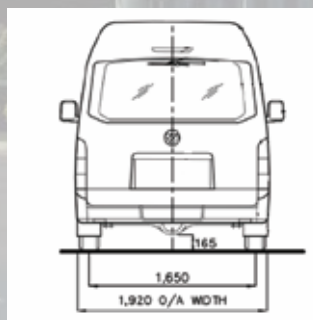

FEATURES		
INTERIOR		
Air Condition System		Front & Rear with individual vetting
Air Ioniser		Rear Only
Celling		PVC
Steering Wheel		PU + Tillable
Window	Front	Power Window
	Rear	3 Sliding Windows
Seats	Material	Fabric with Headrest
Cup Holder & Net Packets		All rear seat
3-Point Safety Belt		All seat
Audio System		Touch Screen, DVD Player + Bluetooth
EXTERIOR		
Headlamps		Halogen Multi-reflector
Daytime Running Lights (DRLs)		•
Front Grill		Chrome
Electric Wing Mirror		Manual Folding, Chrome Casing
Door Lock		2 nos of central lock with remote key
Sliding Door		One (1)
Rear Wiper + Washer + Defroster		•
Roof Escape Hatch		•
SAFETY		
Reverse Camera + Sensors		•
SRS Air-Bag		Driver + Front Passenger
ABS + EBD		•

BERJAYA CHINA MOTOR SDN BHD (455425-V)
LOT 3, Jalan 225, Seksyen 51A
46100 Petaling Jaya, Selangor Darul Ehsan
Tel: 03 7954 1188 Fax: 03 7955 1189
Hotline: 1800 88 8589

Contact: