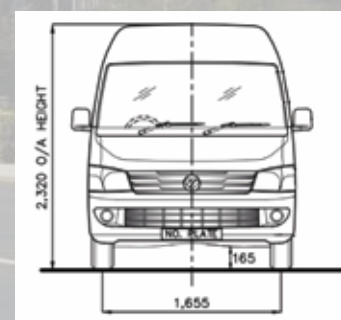

FEATURES		
INTERIOR		
Air Condition System		Front & Rear with individual vetting
Air Ioniser		Rear Only
Celling		PVC
Steering Wheel		PU + Tillable
Window	Front	Power Window
	Rear	3 Sliding Windows
Seats	Material	Fabric with Headrest
Cup Holder & Net Packets		All rear seat
3-Point Safety Belt		All seat
Audio System		Touch Screen, DVD Player + Bluetooth
EXTERIOR		
Headlamps		Halogen Multi-reflector
Daytime Running Lights (DRLs)		•
Front Grill		Chrome
Electric Wing Mirror		Manual Folding, Chrome Casing
Door Lock		2 nos of central lock with remote key
Sliding Door		One (1)
Rear Wiper + Washer + Defroster		•
Roof Escape Hatch		•
SAFETY		
Reverse Camera + Sensors		•
SRS Air-Bag		Driver + Front Passenger
ABS + EBD		•

Follow us on Facebook

BERJAYA CHINA MOTOR SDN BHD (455425-V)
LOT 3, Jalan 225, Seksyen 51A
46100 Petaling Jaya, Selangor Darul Ehsan
Tel: 03 7954 1188 Fax: 03 7955 1189
Hotline: 1800 88 8589

Contact: