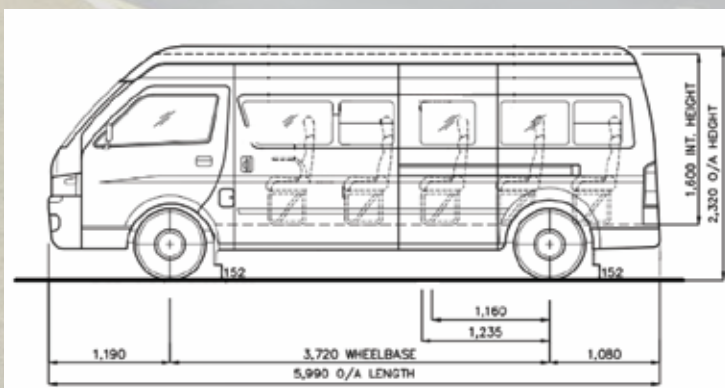

FEATURES		
INTERIOR		
Air Condition System		Front & Rear with individual vetting
Air Ioniser		Rear Only
Celling		PVC
Steering Wheel		PU + Tillable
Window	Front	Power Window
	Rear	3 Sliding Windows
Seats	Material	Fabric with Headrest
Cup Holder & Net Packets		All rear seat
3-Point Safety Belt		All seat
Audio System		Touch Screen, DVD Player + Bluetooth
EXTERIOR		
Headlamps		Halogen Multi-reflector
Daytime Running Lights (DRLs)		•
Front Grill		Chrome
Electric Wing Mirror		Manual Folding, Chrome Casing
Door Lock		2 nos of central lock with remote key
Sliding Door		One (1)
Rear Wiper + Washer + Defroster		•
Roof Escape Hatch		•
SAFETY		
Reverse Camera + Sensors		•
SRS Air-Bag		Driver + Front Passenger
ABS + EBD		•

BERJAYA CHINA MOTOR SDN BHD (455425-V)
LOT 3, Jalan 225, Seksyen 51A
46100 Petaling Jaya, Selangor Darul Ehsan
Tel: 03 7954 1188 Fax: 03 7955 1189
Hotline: 1800 88 8589

Contact: