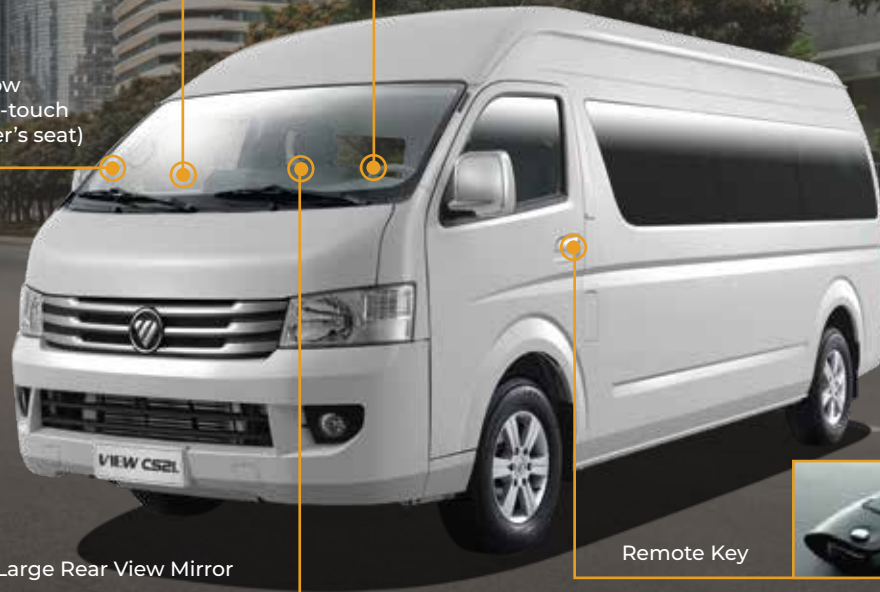

VIEW CS2L

Your Next Window Van

FOTON

Touch Screen
Multimedia Player

Modern Instrument Panel

Power window
(ON OFF one-touch
drop on driver's seat)

Large Rear View Mirror

Remote Key

Safety Features

Front dual air bag

Side door fender

Front bar fender

Visible reversing camera
ensures reversing safety

Fully integral 3H
ultra-high strength body

4 reverse sensors that can sense
the driver's blind zone effectively

Collapsible
steering column

Vehicle three-point
pretensioner seat belts

VIEW CS2L TECHNICAL SPECIFICATION

Warranty 6 Years/200,000km
(Whichever comes first)

MODEL NAME		VIEW CS2L
Model Code	BJ6609U2DDA-RA	
Body Type	High Roof Wide Body	
Wheelbase Type	Super long wheelbase	
Seating Capacity	16	
ENGINE		
Model	CUMMINS ISF2.8	
Type	ISF2.8S4148V Turbo Diesel	
Displacement	2,776cc	
Rated Power	102.7kW (138hp) @3200rpm	
Rated Torque	360Nm@1,800-2,700rpm	
Fuel Supply System	BOSCH Common Rail Direct Injection (CRDI)	
Fuel Consumption	9.5L/100km	
DIMENSION & WEIGHT		
Overall	Length	5,990mm
	Width	1,920mm
	Height	2,320mm
Wheelbase	3,720mm	
Tread	Front	1,655mm
	Rear	1,650mm
Weight	Kerb	2,435kg
	Gross	4,035kg
Min Turning Radius	6.25m	
Ground Clearing	175mm	
Fuel Tank Capacity	65L	
CHASSIS & BRAKE SYSTEM		
Transmission Type	5 Speed Manual	
Brake	Front	Disc
	Rear	Drums
ABS + EBD	•	
Steering Tyre	Rack & Pinion with Power Assist	
Tyres & Rim	215/75R16c (Alloy Rims)	