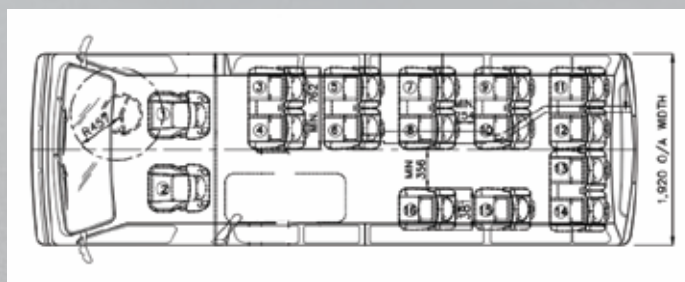

FEATURES		
INTERIOR		
Air Condition System		Front & Rear with individual vetting
Air Ioniser		Rear Only
Celling		PVC
Steering Wheel		PU + Tillable
Window	Front	Power Window
	Rear	3 Sliding Windows
Seats	Material	Fabric with Headrest
Cup Holder & Net Packets		All rear seat
3-Point Safety Belt		All seat
Audio System		Touch Screen, DVD Player + Bluetooth
EXTERIOR		
Headlamps		Halogen Multi-reflector
Daytime Running Lights (DRLs)		•
Front Grill		Chrome
Electric Wing Mirror		Manual Folding, Chrome Casing
Door Lock		2 nos of central lock with remote key
Sliding Door		One (1)
Rear Wiper + Washer + Defroster		•
Roof Escape Hatch		•
SAFETY		
Reverse Camera + Sensors		•
SRS Air-Bag		Driver + Front Passenger
ABS + EBD		•

BERJAYA CHINA MOTOR SDN BHD (455425-V)
LOT 3, Jalan 225, Seksyen 51A
46100 Petaling Jaya, Selangor Darul Ehsan
Tel: 03 7954 1188 Fax: 03 7955 1189
Hotline: 1800 88 8589

Contact: