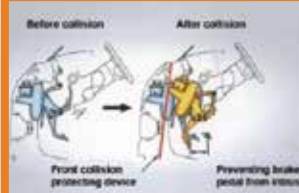

Safety Features

Front dual air bag

Side door fender

Front bar fender

Visible reversing camera
ensures reversing safety

Fully integral 3H
ultra-high strength body

4 reverse sensors that can sense
the driver's blind zone effectively

Cummins 2.8L
Diesel Engine

With ABS+EBD

Without ABS+EBD

ABS+EBD

Before collision

After collision

Front collision
protecting device

Preventing brake
pedal from moving

Collapsible
steering column

Vehicle three-point
pretensioner seat belts

VIEW CS2L TECHNICAL SPECIFICATION

Warranty 6 Years/200,000km
(Whichever comes first)

MODEL NAME		VIEW CS2L
Model Code	BJ6609U2DDA-RA	
Body Type	High Roof Wide Body	
Wheelbase Type	Super long wheelbase	
Seating Capacity	16	
ENGINE		
Model	CUMMINS ISF2.8	
Type	ISF2.8S4148V Turbo Diesel	
Displacement	2,776cc	
Rated Power	102.7kW (138hp) @3200rpm	
Rated Torque	360Nm@1,800-2,700rpm	
Fuel Supply System	BOSCH Common Rail Direct Injection (CRDI)	
Fuel Consumption	9.5L/100km	
DIMENSION & WEIGHT		
Overall	Length	5,990mm
	Width	1,920mm
	Height	2,320mm
Wheelbase	3,720mm	
Tread	Front	1,655mm
	Rear	1,650mm
Weight	Kerb	2,435kg
	Gross	4,035kg
Min Turning Radius	6.25m	
Ground Clearing	175mm	
Fuel Tank Capacity	65L	
CHASSIS & BRAKE SYSTEM		
Transmission Type	5 Speed Manual	
Brake	Front	Disc
	Rear	Drums
ABS + EBD	•	
Steering Tyre	Rack & Pinion with Power Assist	
Tyres & Rim	215/75R16c (Alloy Rims)	