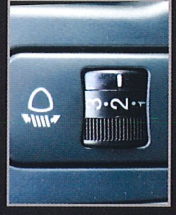

SAFETY FEATURES

ABS (Anti-Lock Braking System) & EBD (Electronic Brake Force Distribution)

Driver's Airbag

Reverse Sensor

Fog Lamp

INTERIOR TRIMS AND FEATURES

Power Window and Central Lock

Adjustable Head Lamp

Features	
Exterior	2
Sliding Door	Black
Bumper (Front & Rear)	Steel + Cover
Rim	•
Fog Lamp	•
Reverse Sensor	•
Interior	
Audio	Radio, AUX, USB
Speaker	2
Air Bag	Driver Side
Air Conditioning	•
Adjustable Head Lamp	•
Power Window (Driver & Passenger)	•
Central Lock with Dual Remote Key	•
Reverse Rear View Mirror & Demister	•
Cigarette Lighter	•
12V Plug Point	•
Safety	
Active	•
High Mounted 3rd Brake Light	•
Passive	•
ABS + EBD	•