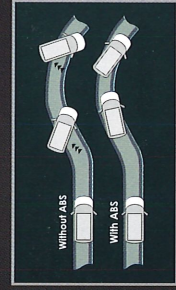

F M G
FOTON MOTOR GROUP

ALL NEW

VIEW C2

Diesel Panel Van & Semi Panel Van

**The Most Affordable
Cargo Van in its Class
with 2 SLIDING DOOR**

2.8L Diesel Turbocharge with Intercooler

150,000KM

Terms Apply

SAFETY FEATURES

ABS (Anti-Lock Braking System) & EBD (Electronic Brake Force Distribution)

Driver's Airbag

Reverse Sensor

Fog Lamp

INTERIOR TRIMS AND FEATURES

Power Window and Central Lock

Adjustable Head Lamp

Ample Cargo Space

SPECIFICATIONS

2.8 Diesel CRDI

Specifications	
Model	View C2 Panel Van / Semi Panel Van
Transmission	5 Speed Manual
Emission	Euro IV
Seating Capacity	2 / 5
Dimensions	
Cargo - Panel Van	Length (mm) 2920 Width (mm) 1545 Height (mm) 1340
Overall	Length (mm) 4840 Width (mm) 1695 Height (mm) 1980
Wheelbase (mm)	2570
Weight	Curb (kg) 2005 GVW (kg) 3020
Fuel Tank Capacity (litre)	65L
Engine	
Engine Model	4JBT
Displacement	2,771 cc
Rated Power	70kW (94HP) @ 3,600 rpm
Rated Torque	224Nm @ 2,300 rpm
Air Induction	Turbocharge with intercooler
Compression ratio	17.4:1
No. of Cylinder	4, inline
Transmission	
Gear Type	5 Speed Manual, ZW001AJDI
Gear Ratio	1st 4.452
	2nd 2.398
	3rd 1.414
	4th 1
	5th 0.802
	Reverse 4.473
	Differential 4.1
Chassis	
Suspension	Front Rear Double Wishbone with Torsion Bar Leaf Spring
Brake	Front Disc Rear Drum
Tyres	195R15C

Features	
Exterior	2
Sliding Door	Black
Bumper (Front & Rear)	Steel + Cover
Rim	•
Fog Lamp	•
Reverse Sensor	•
Interior	
Audio	Radio, AUX, USB
Speaker	2
Air Bag	Driver Side
Air Conditioning	•
Adjustable Head Lamp	•
Power Window (Driver & Passenger)	•
Central Lock with Dual Remote Key	•
Reverse Rear View Mirror & Demister	•
Cigarette Lighter	•
12V Plug Point	•
Safety	
Active	•
High Mounted 3rd Brake Light	•
Passive	•
ABS + EBD	•