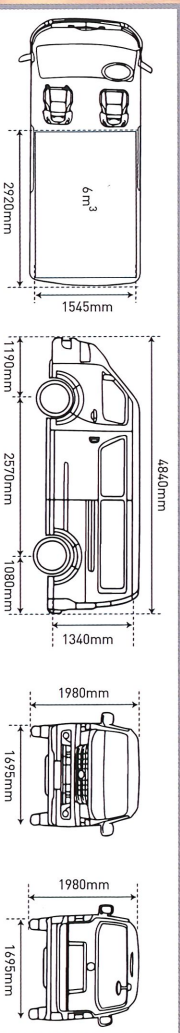

Exclusive Distributor:

BERJAYA CHINA MOTOR SDN BHD

Lot 3, Jalan 225, Seksyen 51A,
46100 Petaling Jaya, Selangor.

BERJAYA CHINA MOTOR

Tel: 03-79541188 Fax: 03-79551189

www.bcmgroup.com.my

@berjayachinamotor

Toll Free Number **1800 888 589**

All information detailed in this advert is correct at the time of printing. Berjaya China Motor Sdn Bhd reserve the right to make changes without prior notice. Please consult your nearest dealer to ensure the vehicle is accordance to your expectations.

Features	
Exterior	2
Sliding Door	Black
Bumper (Front & Rear)	Steel + Cover
Rim	•
Fog Lamp	•
Reverse Sensor	•
Interior	
Audio	Radio, AUX, USB
Speaker	2
Air Bag	Driver Side
Air Conditioning	•
Adjustable Head Lamp	•
Power Window (Driver & Passenger)	•
Central Lock with Dual Remote Key	•
Reverse Rear View Mirror & Demister	•
Cigarette Lighter	•
12V Plug Point	•
Safety	
Active	•
High Mounted 3rd Brake Light	•
Passive	•
ABS + EBD	•

DIMENSIONS