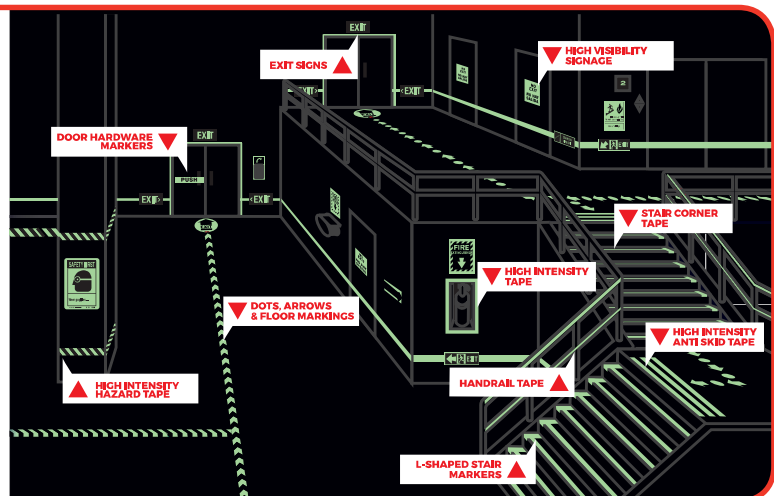

### Are you prepared if the lights go out?

Brady carries a wide variety of BradyGlo products to support your emergency egress plan. Visit BradyID.com for learning resources and products such as:

- BradyGlo Marking Tape (page
- BradyGlo Printable Label Material
- BradyGlo signs
- And more