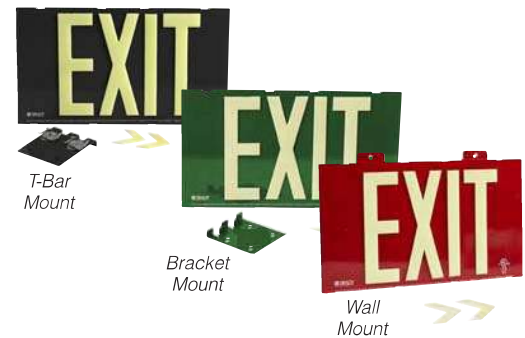

75ft Visibility Full Framed

- Ideal for warehouses and other facilities with large spans between exits
- Steel face plate with aluminum photoluminescent letters, UL 924 listed
- Includes 2 adhesive directional arrows

Visibility	Material	Style	Size	Red	Green	Black
75ft	Steel Frame	Double Sided, Bracket	8.75" x 15.75"	145495	145494	145493
75ft	Steel Frame	Double Sided, T-Bar	8.75" x 15.75"	145498	145497	145496
75ft	Steel Frame	Single Sided, Bracket	8.75" x 15.75"	145489	145488	145487
75ft	Steel Frame	Single Sided, T-Bar	8.75" x 15.75"	145492	145491	145490
75ft	Steel Frame	Wall Mounted	8.75" x 15.75"	145486	145485	145484