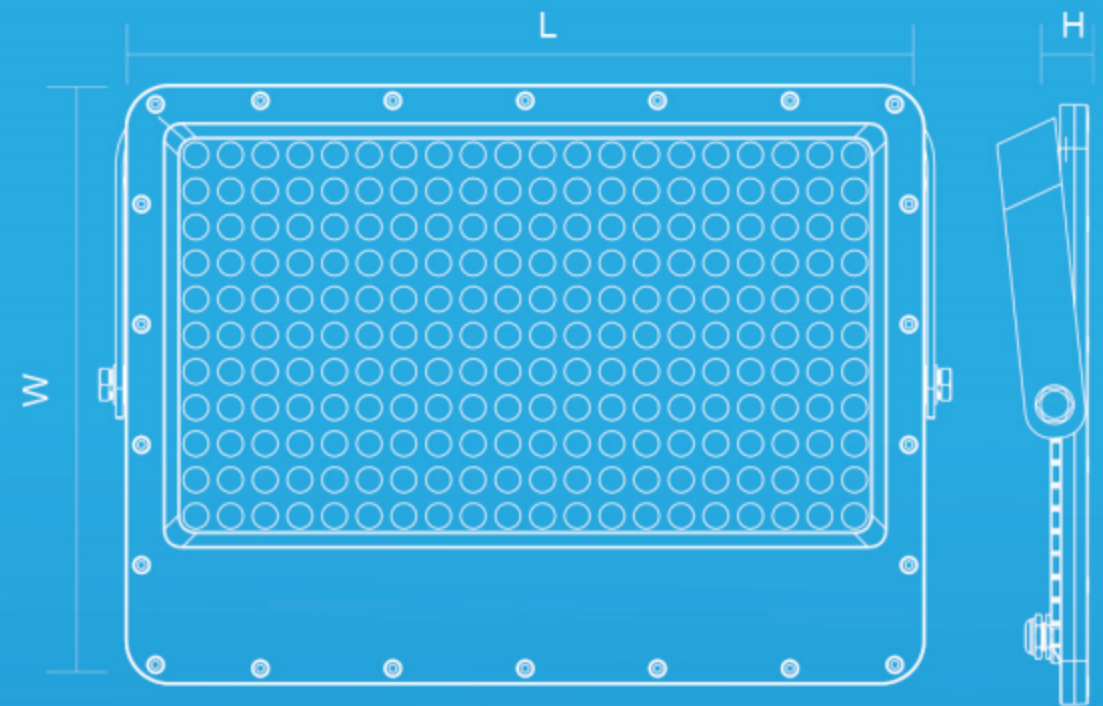

MEGAMAN®

LED Outdoor Lighting/ Flood Light

ZDL 3022

10W- 200W

3000K/ 6500K

170-265V

25,000hrs

MEGAMAN® Panel Light

Applications

- Building facade
- Advertising board
- Landscape lighting
- Warehouse
- Stadium

IP 65

CLASS
I

CRI
≥80

100%
INSTANT
FULL LIGHT

Model No.	Watts (W)	PF	Luminous Flux (3000K/ 6500K)	Beam Angle	Dimension L*W*H(mm)	Qty/ Ctn
ZDL3022	10W	0.5	900lm/1000lm	90°	122*89*20	50
ZDL3022	30W	0.9	2700lm/3000lm	90°	177*122*28	40
ZDL3022	50W	0.9	4500lm/5000lm	90°	222*160*27	20
ZDL3022	100W	0.9	9000lm/10000lm	90°	288*207*34	20
ZDL3022	150W	0.9	13500lm/15000lm	90°	354*249*38	10
ZDL3022	200W	0.9	18000lm/20000lm	90°	404*280*37	5