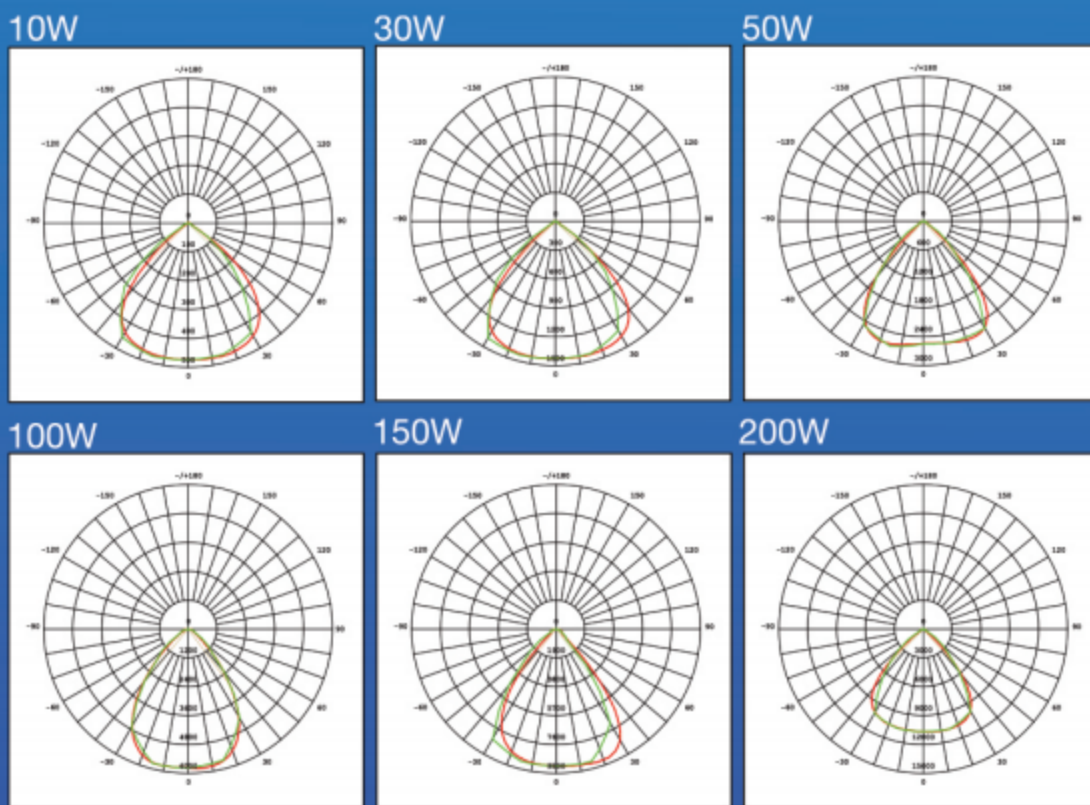

Applications

- Building facade
- Advertising board
- Landscape lighting
- Warehouse
- Stadium

IP 65

CLASS
I

CRI
≥80

100%
INSTANT
FULL LIGHT

Model No.	Watts (W)	PF	Luminous Flux (3000K/ 6500K)	Beam Angle	Dimension L*W*H(mm)	Qty/ Ctn
ZDL3022	10W	0.5	900lm/1000lm	90°	122*89*20	50
ZDL3022	30W	0.9	2700lm/3000lm	90°	177*122*28	40
ZDL3022	50W	0.9	4500lm/5000lm	90°	222*160*27	20
ZDL3022	100W	0.9	9000lm/10000lm	90°	288*207*34	20
ZDL3022	150W	0.9	13500lm/15000lm	90°	354*249*38	10
ZDL3022	200W	0.9	18000lm/20000lm	90°	404*280*37	5