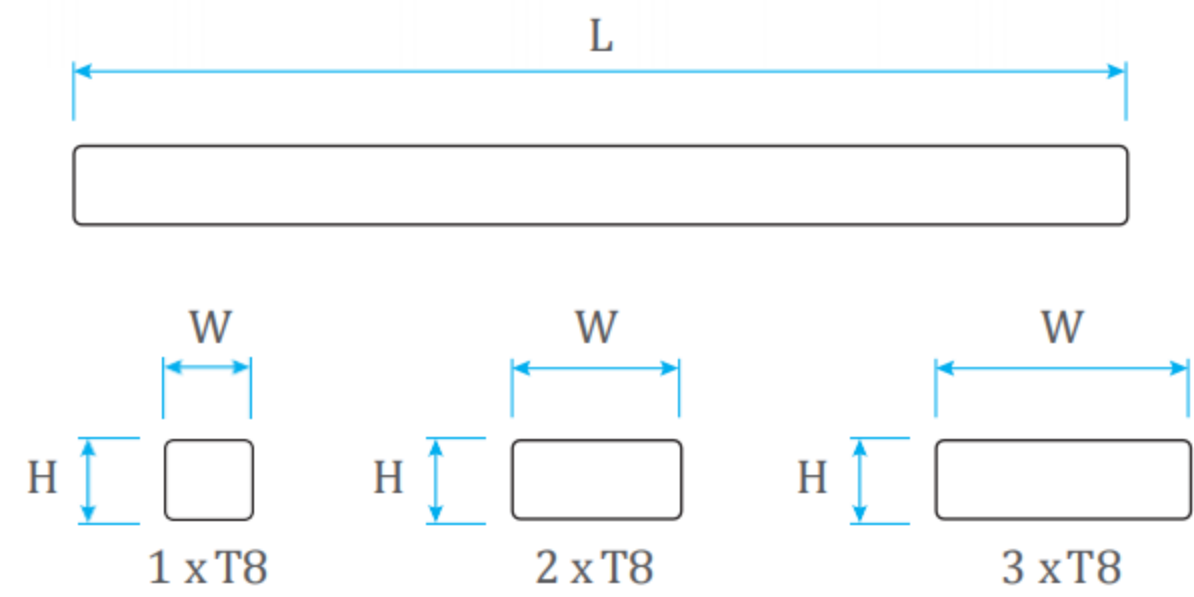

## LED T8 Linear Fixture

**APPLICATION**  
 Suitable for use in Modern Interiors such as Hotel, Schools, Offices, Shopping, Complexes, Hospitals and etc.

## SPECIFICATION

- Made of Heavy Gauge Sheet Steel.
- Compatible with LED T8 Tube
- T8 Holder
- Body Colour - White & Black.
- IP 20
- Steel wire provided
- User-Friendly product
- Easy to install

MODEL	No of Tube	Size (L x W x H) mm	PC/CTN
BSLN/T8 140	1 x 4ft	1240 x 60 x 53	16pcs/ctn
BSLN/T8 240	2 x 4ft	1240 x 100 x 53	12pcs/ctn
BSLN/T8 340	3 x 4ft	1240 x 175 x 53	4pcs/ctn