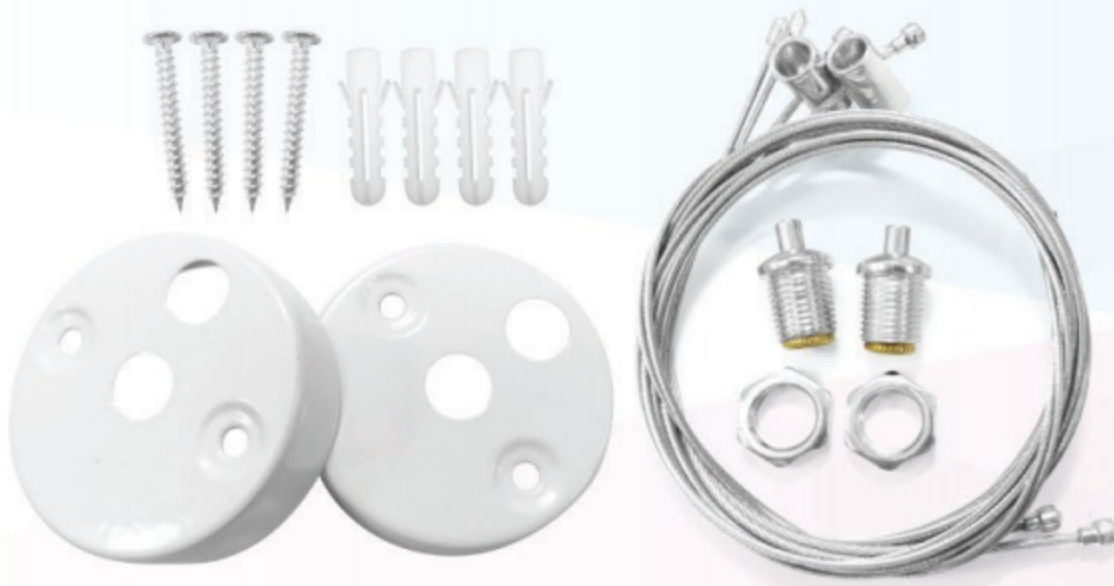

## LED T8 Linear Fixture

**APPLICATION**  
 Suitable for use in Modern Interiors such as Hotel, Schools, Offices, Shopping, Complexes, Hospitals and etc.

## SPECIFICATION

- Made of Heavy Gauge Sheet Steel.
- Compatible with LED T8 Tube
- T8 Holder
- Body Colour - White & Black.
- IP 20
- Steel wire provided
- User-Friendly product
- Easy to install

MODEL	No of Tube	Size (L x W x H) mm	PC/CTN
BSLN/T8 140	1 x 4ft	1240 x 60 x 53	16pcs/ctn
BSLN/T8 240	2 x 4ft	1240 x 100 x 53	12pcs/ctn
BSLN/T8 340	3 x 4ft	1240 x 175 x 53	4pcs/ctn