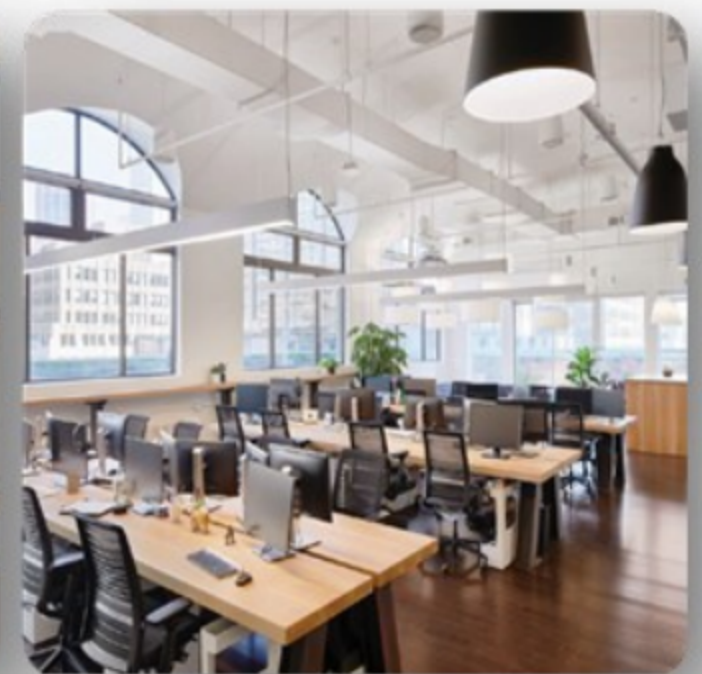

SPECIFICATION

- Made of Heavy Gauge Sheet Steel.
- Compatible with LED T8 Tube
- T8 Holder
- Body Colour - White & Black.
- IP 20
- Steel wire provided
- User-Friendly product
- Easy to install